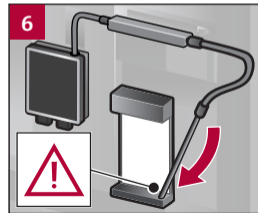

## Service Program Clean

Service-Programm  
Milchsystem spülen

Service Program  
Rinse milk system

**Notizen**

**Notes**

Constructa-Neff Vertriebs-GmbH  
Carl-Wery-Straße 34  
81739 München, GERMANY

[www.neff-international.com](http://www.neff-international.com)