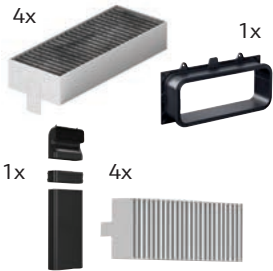

VENTED COOKTOP

Flex Design

Model Number	Description	Price inc. GST
V68YYX4C0	80cm Induction Cooktop with Downdraft Ventilation <ul style="list-style-type: none"> Available in four trim colours: Anthracite Grey, Brushed Bronze, Deep Black & Metallic Silver 4 Induction Zones including 2 Flex Induction Zones Power Boost Frying Sensor Plus Twist Pad Flex® Black Ceramic Glass Home Connect 17 Extraction Levels + 2 Intensive Automatic Air Sensor Airflow up to 622m³/h^ 	Appliance \$6,849 Trim \$50 Twist Pad Flex® \$100 <hr/> TOTAL PRICE \$6,999

DOWNDRAFT VENTILATION

Installation Accessories

Model Number	Description	Price inc. GST
Z861KE1	Kit for recirculation extraction in an island bench or against an internal wall included <ul style="list-style-type: none"> Installation kit for unducted recirculation extraction inside the kitchen, such as an island bench setting. It is not recommended for recirculated extraction against an external wall 	
Z861KE1	Starter Set of Ducting Elements for Ducted Exhaust Extraction <ul style="list-style-type: none"> For worktop depths of 60cm or larger Contains: 4x acoustic filters, 1x Vertical 90° "S" bend, 1x connector sleeve, 1x straight tube (500mm) 	\$349
Z861KR0	Ducting Element Set for Recirculation Mode <ul style="list-style-type: none"> Recommended for recirculation installation against an external wall For worktop depths of 70cm or larger Contains: 2x vertical 90° "L" bend, 3x connector sleeves, 1x straight tube (500mm), 1x diffuser 	\$479