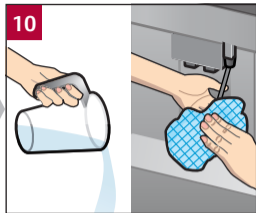

### Service Program Clean

Service-Programm  
Milchsystem spülen

Service Program  
Rinse milk system

**Notizen**

**Notes**

Constructa-Neff Vertriebs-GmbH  
Carl-Wery-Straße 34  
81739 München, GERMANY

[www.neff-international.com](http://www.neff-international.com)