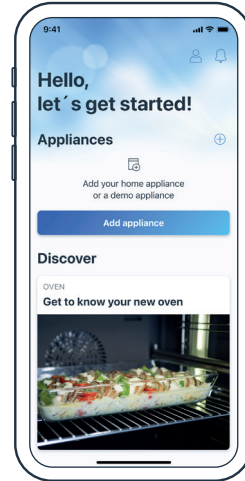

Quick Start Guide

Connect your oven with Home Connect today

1. 1 Download the Home Connect app and follow the instructions

Selected benefits of Home Connect

- → Control your oven from anywhere via the app.
- → Use a voice assistant for extra convenience.
- → Once your meal is ready, you will receive an app notification.

1. 2 Scan here to connect with the Home Connect app