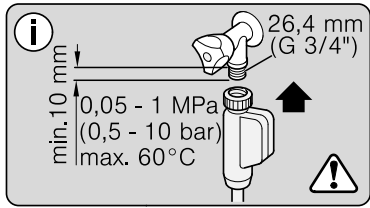

verspannen
brace
calar verticalement
Enrasar

Ø4X30

Torx
T 20

Ø4X36

Ø4X15

Torx
T 20

Dichtheit prüfen
Check for leaks
Verifiez l'étanchéité
Verificar la estanqueidad

max. 10 Nm

Dichtheit prüfen
Check for leaks
Verifiez l'étanchéité
Verificar la estanqueidad

A series of horizontal lines for writing, starting from the top margin and extending down to the bottom margin. The lines are evenly spaced and cover the majority of the page width.