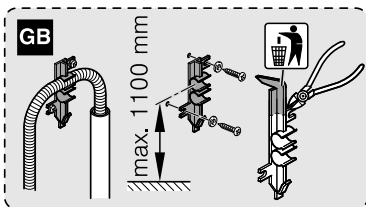

verspannen
brace
calar verticalement
Enrasar

Ø4X30

Torx
T 20

Ø4X36

Ø4X15

Torx
T 20

Dichtheit prüfen
Check for leaks
Verifiez l'étanchéité
Verificar la estanqueidad

max. 10 Nm

Dichtheit prüfen
Check for leaks
Verifiez l'étanchéité
Verificar la estanqueidad

A series of horizontal lines for writing, starting from the top margin and extending down to the bottom margin. The lines are evenly spaced and cover the majority of the page width.