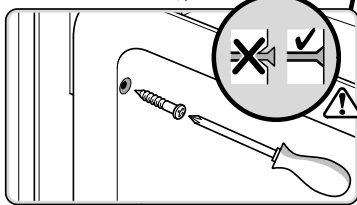

verspannen
brace
calar verticalement
Enrasar

Ø4X30

Torx
T 20

Ø4X36

Ø4X15

Torx
T 20

Dichtheit prüfen
Check for leaks
Verifiez l'étanchéité
Verificar la estanqueidad

max. 10 Nm

Dichtheit prüfen
Check for leaks
Verifiez l'étanchéité
Verificar la estanqueidad

A series of horizontal lines for writing, starting from the top margin and extending down to the bottom margin. The lines are evenly spaced and cover the majority of the page width.