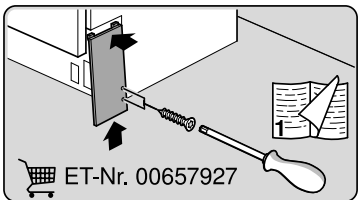

verspannen
brace
calar verticalement
Enrasar

Ø4X30

Torx
T 20

Ø4X36

Ø4X15

Torx
T 20

Dichtheit prüfen
Check for leaks
Verifiez l'étanchéité
Verificar la estanqueidad

max. 10 Nm

Dichtheit prüfen
Check for leaks
Verifiez l'étanchéité
Verificar la estanqueidad

A series of horizontal lines for writing, starting from the top margin and extending down to the bottom margin. The lines are evenly spaced and cover the majority of the page width.