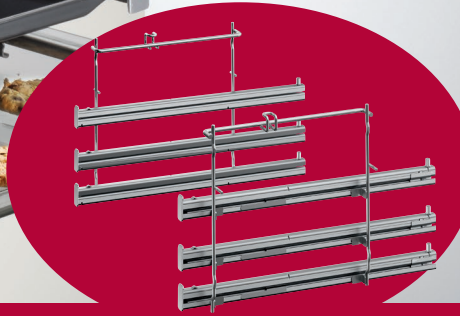

# BONUS 3-Level Telescopic Rails

with the purchase of selected  
NEFF 60cm Ovens.

**Valid 1 – 31 October 2021. Conditions apply.**

**Eligible NEFF 3-Level Telescopic Rails (valued at \$699) for Eligible NEFF Ovens:**

Rails Z12TF36X0 for Ovens B58VT68H0B, B58VT68G0, B57VS26N0B, B57VR22N0B, B57CR22N0B

Rails Z13TF36X0 for Ovens B48FT78H0B, B48FT78G0, B47FS36N0B

**Conditions:** Excludes clearance and ex-display models. Applies to eligible NEFF appliances ordered via a NEFF retail agent for new quotes created in BSH Connect between 1 and 31 October 2021. Only one Bonus Rails per order. Bonus is added automatically to order with eligible appliance. Additional baking trays are not included with rails and are sold separately.