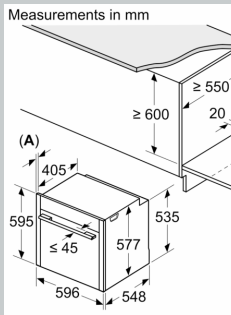

N 70, BUILT-IN OVEN, 60 X 60 CM, FLEX DESIGN
B59CR72Y0A

Installing to
other
Air exchan

A: Air inlet

If the appliance is
a hob, the follow
(including substr
must be taken in

Hob type

- Induction hob
- Full surface
  Induction hob
- Gas hob
- Electric hob