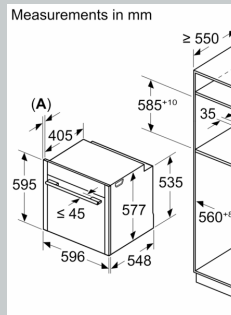

N 70, BUILT-IN OVEN, 60 X 60 CM, FLEX DESIGN
B59CR72Y0A

Installing to
other
Air exchan

A: Air inlet

If the appliance is
a hob, the follow
(including substr
must be taken in

Hob type

- Induction hob
- Full surface
  Induction hob
- Gas hob
- Electric hob