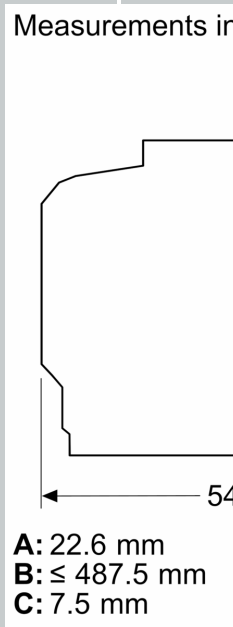

N 70, BUILT-IN OVEN, 60 X 60 CM, FLEX DESIGN
B59CR72Y0A

Installing to
other
Air exchan

A: Air inlet

If the appliance is
a hob, the follow
(including substr
must be taken in

Hob type

- Induction hob
- Full surface
  Induction hob
- Gas hob
- Electric hob