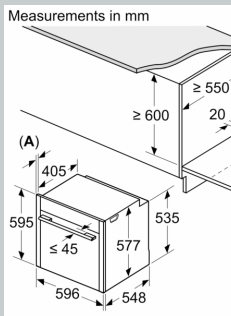

Built-in / Free-standing: ..... Built-in  
 Door opening: ..... Drop down  
 Cleaning : ..... Pyrolytic+Hydrolytic  
 Control Panel Material: ..... Glass  
 Door Material: ..... Glass  
 Dimensions (HxWxD): ..... 595 x 596 x 548 mm  
 Dimensions of the packed product (HxWxD): . 665 x 650 x 690 mm  
 Min. required niche size for installation (HxWxD): ..... 585-595 x 560-568 x 550 mm  
 Cavity dimensions: ..... 357 x 480 x 415 mm  
 Usable volume of cavity: ..... 71 l  
 Number of interior lights: ..... 1  
 Net weight: ..... 42.6 kg  
 Gross weight: ..... 45.2 kg  
 EAN code: ..... 4242004266372  
 Connection Rating: ..... 3600 W  
 Fuse protection: ..... 16 A  
 Voltage: ..... 220-240 V  
 Frequency: ..... 50; 60 Hz  
 Length electrical supply cord: ..... 120.0 cm

#### Dimensions

- Appliance dimensions (HxWxD): 595 mm x 596 mm x 548 mm
- Installation dimensions (HxWxD): 585 mm - 595 mm x 560 mm - 568 mm x 550 mm
- Please reference the built-in dimensions provided in the installation drawing

N 90, BUILT-IN OVEN WITH ADDED STEAM  
FUNCTION, 60 X 60 CM, FLEX DESIGN  
B69VS73Y0A

Measurements

A: 22.6 mm  
B:  $\leq 487.5$  mm  
C: 7.5 mm  
D: Area for  
with handle  
E: Front edge  
Note pivot

Installing the  
other  
Air exchange