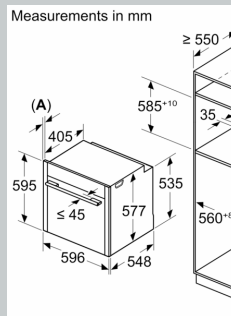

Built-in / Free-standing: ..... Built-in  
 Door opening: ..... Drop down  
 Cleaning : ..... Pyrolytic+Hydrolytic  
 Control Panel Material: ..... Glass  
 Door Material: ..... Glass  
 Dimensions (HxWxD): ..... 595 x 596 x 548 mm  
 Dimensions of the packed product (HxWxD): . 665 x 650 x 690 mm  
 Min. required niche size for installation (HxWxD): ..... 585-595 x 560-568 x 550 mm  
 Cavity dimensions: ..... 357 x 480 x 415 mm  
 Usable volume of cavity: ..... 71 l  
 Number of interior lights: ..... 1  
 Net weight: ..... 42.6 kg  
 Gross weight: ..... 45.2 kg  
 EAN code: ..... 4242004266372  
 Connection Rating: ..... 3600 W  
 Fuse protection: ..... 16 A  
 Voltage: ..... 220-240 V  
 Frequency: ..... 50; 60 Hz  
 Length electrical supply cord: ..... 120.0 cm

#### Dimensions

- Appliance dimensions (HxWxD): 595 mm x 596 mm x 548 mm
- Installation dimensions (HxWxD): 585 mm - 595 mm x 560 mm - 568 mm x 550 mm
- Please reference the built-in dimensions provided in the installation drawing

N 90, BUILT-IN OVEN WITH ADDED STEAM  
FUNCTION, 60 X 60 CM, FLEX DESIGN  
B69VS73Y0A

Measurements

A: 22.6 mm  
B:  $\leq 487.5$  mm  
C: 7.5 mm  
D: Area for  
with handle  
E: Front edge  
Note pivot

Installing the  
other  
Air exchange