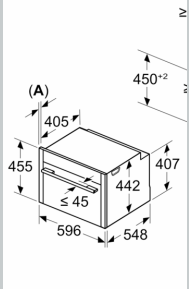

N 90, BUILT-IN COMPACT OVEN WITH STEAM
FUNCTION, 60 X 45 CM, FLEX DESIGN
C29FY5CY0

Measurements in mm