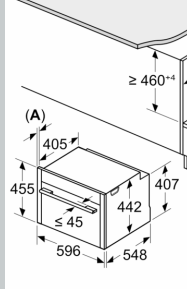

#### Dimensions

- Appliance dimensions (HxWxD): 455 mm x 596 mm x 548 mm
- Installation dimensions (HxWxD): 450 mm - 455 mm x 560 mm - 568 mm x 550 mm
- Please reference the built-in dimensions provided in the installation drawing

N 90, BUILT-IN COMPACT OVEN WITH STEAM  
FUNCTION, 60 X 45 CM, FLEX DESIGN  
C29FY5CY0

Measurements in mm

Measurements in mm

Meas

G

≥ 2

(E)

(A)