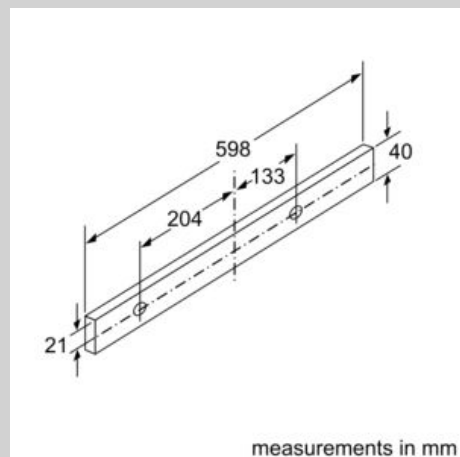

##### Technical Data

Typology : Pull-out  
Approval certificates : Australia Standards, CE, Eurasian, VDE  
Length electrical supply cord : 175 cm  
Required niche size for installation (HxWxD) : 162mm x 526.0mm x 290mm mm  
Minimum distance above an electric cooktop : 430 mm  
Minimum distance above a gas cooktop : 650 mm  
Net weight : 8.365 kg  
Type of control : mechanical  
Number of power settings : 3  
Maximum output air extraction : 387 m<sup>3</sup>/h  
Maximum output recirculating air : 195 m<sup>3</sup>/h  
Number of lights : 2  
Noise level : 67 dB(A) re 1 pW  
Diameter of air outlet : 120 / 150 mm  
Grease filter material : Washable aluminium  
EAN code : 4242004195979  
Connection Rating : 145 W  
Fuse protection : 10 A  
Voltage : 220-240 V  
Frequency : 50 Hz  
Plug type : Gardy plug w/ earthing  
Installation type : Built-in

#### Technical Information

- Diameter pipe Ø 150 mm (Ø 120 mm enclosed)
- Power rating: 145 W
- Electrical cable length 1.75 m
- Appliance dimensions (HxWxD): 203 x 598 x 290 mm
- Built-in dimensions (HxWxD): 162 x 526 x 290 mm

N 30, Slideout rangehood, 60 cm, Silver metallic  
D46BR22X0

COOKING PASSION SINCE 1877

Dimensioned drawings

N 30, Slideout rangehood, 60 cm, Silver metallic  
D46BR22X0

COOKING PASSION SINCE 1877

Dimensioned drawings