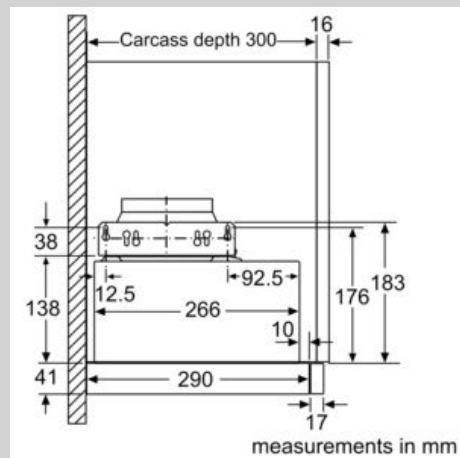

##### Technical Data

Typology : Pull-out  
Approval certificates : Australia Standards, CE, Eurasian, VDE  
Length electrical supply cord : 175 cm  
Required niche size for installation (HxWxD) : 162mm x 526.0mm x 290mm mm  
Minimum distance above an electric cooktop : 430 mm  
Minimum distance above a gas cooktop : 650 mm  
Net weight : 8.365 kg  
Type of control : mechanical  
Number of power settings : 3  
Maximum output air extraction : 387 m<sup>3</sup>/h  
Maximum output recirculating air : 195 m<sup>3</sup>/h  
Number of lights : 2  
Noise level : 67 dB(A) re 1 pW  
Diameter of air outlet : 120 / 150 mm  
Grease filter material : Washable aluminium  
EAN code : 4242004195979  
Connection Rating : 145 W  
Fuse protection : 10 A  
Voltage : 220-240 V  
Frequency : 50 Hz  
Plug type : Gardy plug w/ earthing  
Installation type : Built-in

#### Technical Information

- Diameter pipe Ø 150 mm (Ø 120 mm enclosed)
- Power rating: 145 W
- Electrical cable length 1.75 m
- Appliance dimensions (HxWxD): 203 x 598 x 290 mm
- Built-in dimensions (HxWxD): 162 x 526 x 290 mm

N 30, Slideout rangehood, 60 cm, Silver metallic  
D46BR22X0

COOKING PASSION SINCE 1877

Dimensioned drawings

N 30, Slideout rangehood, 60 cm, Silver metallic  
D46BR22X0

COOKING PASSION SINCE 1877

Dimensioned drawings