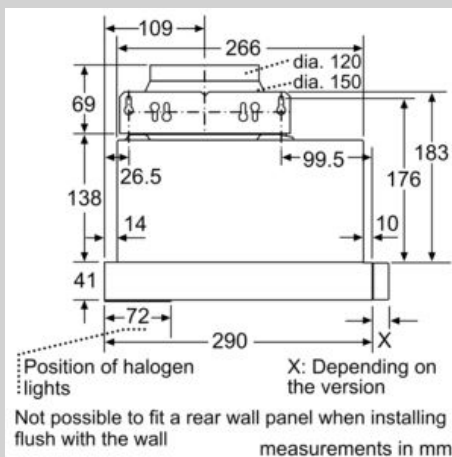

N 30, Slideout rangehood, 60 cm, Silver metallic
D46BR22X0

COOKING PASSION SINCE 1877

Dimensioned drawings