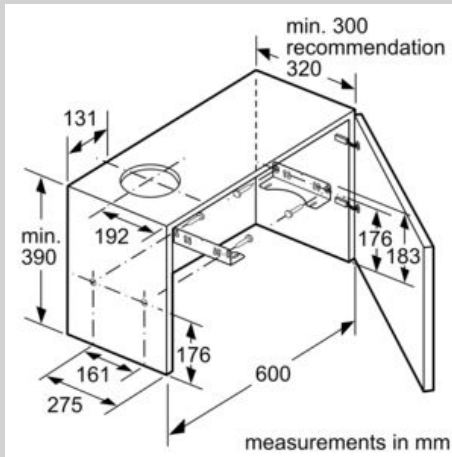

N 30, Slideout rangehood, 60 cm, Silver metallic
D46BR22X0

COOKING PASSION SINCE 1877

Dimensioned drawings