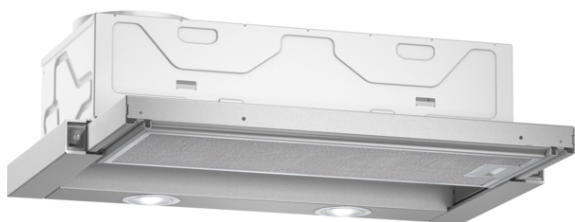

N 30, Slideout rangehood, 60 cm, Silver metallic  
D46BR22X0

COOKING PASSION SINCE 1877

The slideout rangehood practically disappears into your upper cabinet, giving you a sleek kitchen finish.

✓ Integrated Power Button – the rangehood automatically starts and stops when you slide it out and back in.

#### Features

- Noise min./max. Normal Level: 60/67 dB
- For installation into a 60cm wide wall cupboard
- Suitable for ducted extraction and recirculation
- Accessories required for recirculated extraction: Recirculating kit
- Automatic On/Off operation when telescopic canopy is pulled out and pushed back
- Telescopic drawer without handle, furniture panel or fascia panel (optional accessory) required
- rocker switch (3 power levels)
- Extraction rate exhaust air according to EN 61591: max. 387 m<sup>3</sup>/h
- Noise level according to EN 60704-3 und EN 60704-2-13 at max. normal use exhaust air: 67 dB(A) re 1 pW (54 dB(A) re 20 µPa sound pressure)
- 2 x 20W halogen light
- Dishwasher safe metal grease filters
- Appliance colour: silver metallic

#### Technical Information

- Diameter pipe Ø 150 mm (Ø 120 mm enclosed)
- Power rating: 145 W
- Electrical cable length 1.75 m
- Appliance dimensions (HxWxD): 203 x 598 x 290 mm
- Built-in dimensions (HxWxD): 162 x 526 x 290 mm