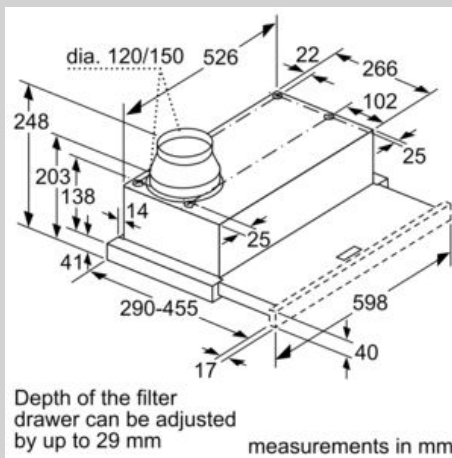

##### Technical Data

Typology : Pull-out  
Approval certificates : Australia Standards, CE, Eurasian, VDE  
Length electrical supply cord : 175 cm  
Required niche size for installation (HxWxD) : 162mm x 526.0mm x 290mm mm  
Minimum distance above an electric cooktop : 430 mm  
Minimum distance above a gas cooktop : 650 mm  
Net weight : 8.365 kg  
Type of control : mechanical  
Number of power settings : 3  
Maximum output air extraction : 387 m<sup>3</sup>/h  
Maximum output recirculating air : 195 m<sup>3</sup>/h  
Number of lights : 2  
Noise level : 67 dB(A) re 1 pW  
Diameter of air outlet : 120 / 150 mm  
Grease filter material : Washable aluminium  
EAN code : 4242004195979  
Connection Rating : 145 W  
Fuse protection : 10 A  
Voltage : 220-240 V  
Frequency : 50 Hz  
Plug type : Gardy plug w/ earthing  
Installation type : Built-in

#### Technical Information

- Diameter pipe Ø 150 mm (Ø 120 mm enclosed)
- Power rating: 145 W
- Electrical cable length 1.75 m
- Appliance dimensions (HxWxD): 203 x 598 x 290 mm
- Built-in dimensions (HxWxD): 162 x 526 x 290 mm

N 30, Slideout rangehood, 60 cm, Silver metallic  
D46BR22X0

COOKING PASSION SINCE 1877

Dimensioned drawings

N 30, Slideout rangehood, 60 cm, Silver metallic  
D46BR22X0

COOKING PASSION SINCE 1877

Dimensioned drawings