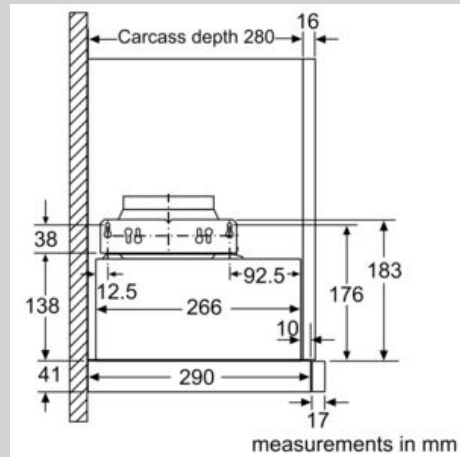

##### Technical Data

Typology : Pull-out  
Approval certificates : Australia Standards, CE, Eurasian, VDE  
Length electrical supply cord : 175 cm  
Required niche size for installation (HxWxD) : 162mm x 526.0mm x 290mm mm  
Minimum distance above an electric cooktop : 430 mm  
Minimum distance above a gas cooktop : 650 mm  
Net weight : 8.365 kg  
Type of control : mechanical  
Number of power settings : 3  
Maximum output air extraction : 387 m<sup>3</sup>/h  
Maximum output recirculating air : 195 m<sup>3</sup>/h  
Number of lights : 2  
Noise level : 67 dB(A) re 1 pW  
Diameter of air outlet : 120 / 150 mm  
Grease filter material : Washable aluminium  
EAN code : 4242004195979  
Connection Rating : 145 W  
Fuse protection : 10 A  
Voltage : 220-240 V  
Frequency : 50 Hz  
Plug type : Gardy plug w/ earthing  
Installation type : Built-in

#### Technical Information

- Diameter pipe Ø 150 mm (Ø 120 mm enclosed)
- Power rating: 145 W
- Electrical cable length 1.75 m
- Appliance dimensions (HxWxD): 203 x 598 x 290 mm
- Built-in dimensions (HxWxD): 162 x 526 x 290 mm

N 30, Slideout rangehood, 60 cm, Silver metallic  
D46BR22X0

COOKING PASSION SINCE 1877

Dimensioned drawings

N 30, Slideout rangehood, 60 cm, Silver metallic  
D46BR22X0

COOKING PASSION SINCE 1877

Dimensioned drawings