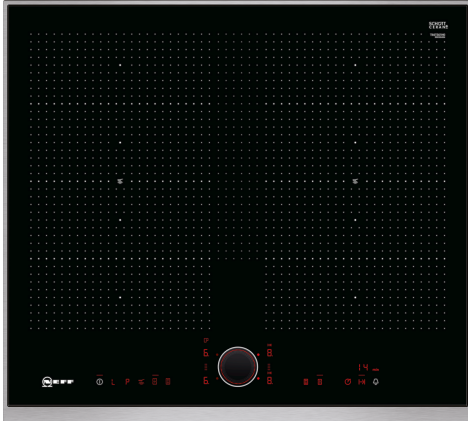

N 90, FLEX INDUCTION COOKTOP, 60 CM, BLACK,
T66TS61N0

Standalone FlexInduction cooktop with TwistPad® Fire control.

- ✓ TwistPadFire® – our removable, magnetic, illuminated control dial that gives you precise control over all cooking zones.
- ✓ Power Move – Just slide your cookware to adjust the temperature.
- ✓ Power Boost – An extra surge of heat when you need fast results.
- ✓ Induction - Heat generated directly in cookware means precise cooking that stops instantly when off.
- ✓ Power Move - Change temperature with a simple slide of your cookware.

Z9401FF0 Flex Pan, large, Z9401TY0 Teppan Yaki, Z9403FF0 Flex Pan set, 3 pcs., Z9404FF0 Flex Pan set, 4 pcs., Z9404SE0 4 pieces Set, Z9406SE0 6 pieces Set, Z9410ES0 Espresso maker 4 cups, Z9410X1 Stainless Steel roaster with glas lid, Z9415X1 Steaming Rack for Stainless Steel roaste, Z9416X2 Griddle Plate, Z9417X2 Teppan Yaki (large), Z9428FE0 Iron pan Ø 18 / 28 cm, Z943SE0 Set of 2 pots and 1 pan, Z9451X0 System pan diameter 15 cm, Z9453X0 System pan diameter 21cm, Z9455X0 System pan diameter 28 cm, Z9914X0 Connecting strip

Product name/family: Cooking zone ceramic
 Built-in / Free-standing: Built-in
 Energy input: Electric
 Total number of positions that can be used at the same time: 4
 Min. required niche size for installation (HxWxD): .. 51 x 560-560 x 490-500 mm
 Width of the appliance: 606 mm
 Dimensions (HxWxD): 51x606x546 mm
 Dimensions of the packed product (HxWxD): . 126 x 753 x 603 mm
 Net weight: 15.1 kg
 Gross weight: 17.4 kg
 Residual heat indicator: separate
 Location of control panel: Front
 Basic surface material: Ceramic
 Color of surface:Black, Stainless steel
 Color of frame:Stainless steel
 Length electrical supply cord: 110.0 cm
 EAN code:4242004191704
 Voltage: 220-240 V
 Frequency: 50; 60 Hz

N 90, FLEX INDUCTION COOKTOP, 60 CM, BLACK, T66TS61N0