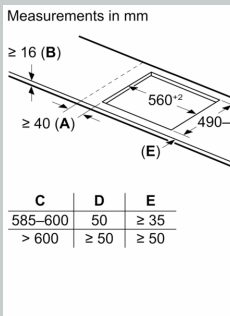

N 90, FLEX INDUCTION COOKTOP, 60 CM, FLEX
DESIGN
T66YYY4C0

Measurements in

51 (A)

A: Recessed dep