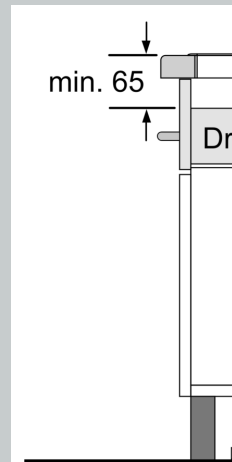

#### Installation

- Dimensions of the product (HxWxD mm): 51 x 614 x 527
- Required niche size for installation (HxWxD mm) : 51 x 560 x (490 - 500)
- Min. worktop thickness: 16 mm
- Connected load: 7.4 KW

N 90, FLEX INDUCTION COOKTOP, 60 CM, FLEX  
DESIGN  
T66YYY4C0

Measurements in

51 (A)

**A:** Recessed dep

① Ventilation gap  
be present

① Ventilation gap  
be present.