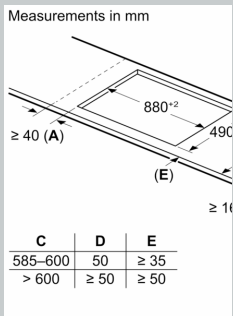

Installation

- Dimensions of the product (HxWxD mm): 51 x 934 x 527
- Required niche size for installation (HxWxD mm) : 51 x 880 x (490 - 500)
- Min. worktop thickness: 16 mm
- Connected load: 11.1 KW

N 90, FLEX INDUCTION COOKTOP, 90 CM, FLEX
DESIGN
T69YYX4C0