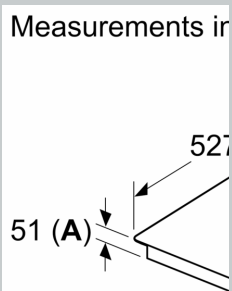

Installation

- Dimensions of the product (HxWxD mm): 51 x 934 x 527
- Required niche size for installation (HxWxD mm) : 51 x 880 x (490 - 500)
- Min. worktop thickness: 16 mm
- Connected load: 11.1 KW

N 90, FLEX INDUCTION COOKTOP, 90 CM, FLEX
DESIGN
T69YYX4C0