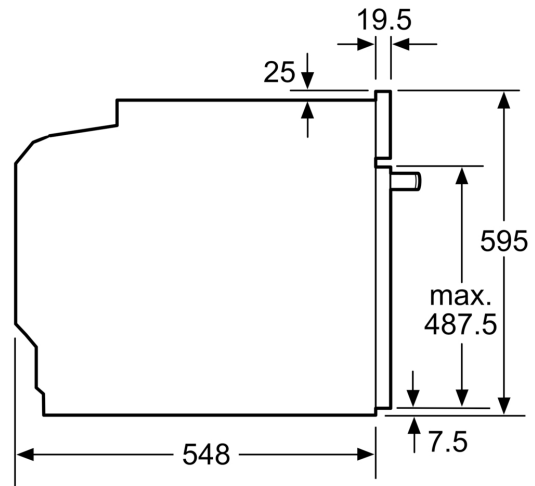

#### Technical Data

Built-in / Free-standing: ..... Built-in  
 Integrated Cleaning system: ..... Pyrolytic+Hydrolytic  
 Required niche size for installation (HxWxD): 585-595 x 560-568 x 550 mm  
 Dimensions: ..... 595x594x548 mm  
 Dimensions of the packed product (HxWxD): .....675x670x680 mm  
 Control Panel Material: ..... Glass  
 Door Material: ..... Glass  
 Net weight: ..... 36.7 kg  
 Usable volume of cavity: ..... 71 l  
 Cooking method: ..... Bread Baking Setting, Full width grill, Hotair gentle, Hot Air, Conventional heat, Pizza setting, Bottom heat, Hot air grilling  
 Length electrical supply cord: ..... 120 cm  
 EAN code: .....4242004281122  
 Number of cavities (2010/30/EC): ..... 1  
 Energy efficiency rating: ..... A+  
 Energy consumption per cycle conventional (2010/30/EC): 0.94 kWh/cycle  
 Energy consumption per cycle forced air convection (2010/30/EC): ..... 0.69 kWh/cycle  
 Energy efficiency index (2010/30/EC): .....81.2 %  
 Connection Rating: ..... 2990 W  
 Fuse protection: ..... 13 A  
 Voltage: ..... 220-240 V  
 Frequency: ..... 50; 60 Hz  
 Plug type: ..... no plug (electrical connection by electrician)  
 Included accessories: .....2 x combination grid, 1 x universal pan

### Technical information

- 120 cm Cable length
- Nominal voltage: 220 - 240 V
- Total connected load electric: 2.99 KW

### Performance/technical information

- Appliance dimension (hxwx): 595 mm x 594 mm x 548 mm
- Niche dimension (hxwx): 585 mm - 595 mm x 560 mm - 568 mm x 550 mm
- "For-details-on-installation-and-ventilation requirements – please refer to the installation manual prior to fitting."
- We recommend you to choose complementary products within N50, in order to assure an optimal design combination of your Built-In appliances.

N 50, BUILT-IN OVEN, 60 X 60 CM,  
 GRAPHITE-GREY  
 B2ACH7AG7B

Dimensioned drawings

Measurements in mm

**A:** 19.5 mm  
**B:** Space for appliance connection 320 x 115 mm

Installation with a hob.

measurements in mm