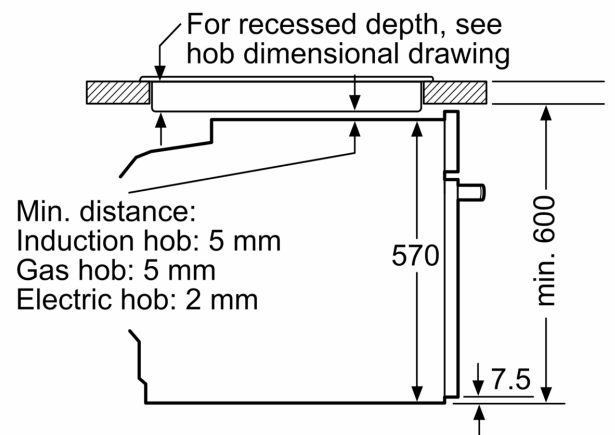

### Performance/technical information

- Appliance dimension (hxwx): 595 mm x 594 mm x 548 mm
- Niche dimension (hxwx): 585 mm - 595 mm x 560 mm - 568 mm x 550 mm
- "For-details-on-installation-and-ventilation requirements – please refer to the installation manual prior to fitting."
- We recommend you to choose complementary products within N50, in order to assure an optimal design combination of your Built-In appliances.

N 50, BUILT-IN OVEN, 60 X 60 CM,  
 GRAPHITE-GREY  
 B2ACH7AG7B

Dimensioned drawings

Measurements in mm

**A:** 19.5 mm  
**B:** Space for appliance connection 320 x 115 mm

Installation with a hob.

measurements in mm