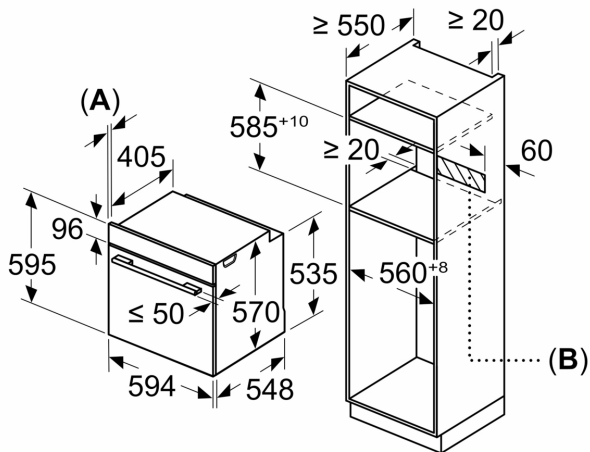

### Performance/technical information

- Appliance dimension (hxwx): 595 mm x 594 mm x 548 mm
- Niche dimension (hxwx): 585 mm - 595 mm x 560 mm - 568 mm x 550 mm
- "For-details-on-installation-and-ventilation requirements – please refer to the installation manual prior to fitting."
- We recommend you to choose complementary products within N50, in order to assure an optimal design combination of your Built-In appliances.

N 50, BUILT-IN OVEN, 60 X 60 CM,  
 GRAPHITE-GREY  
 B2ACH7AG7B

Dimensioned drawings

Measurements in mm

**A:** 19.5 mm  
**B:** Space for appliance connection 320 x 115 mm

Installation with a hob.

measurements in mm