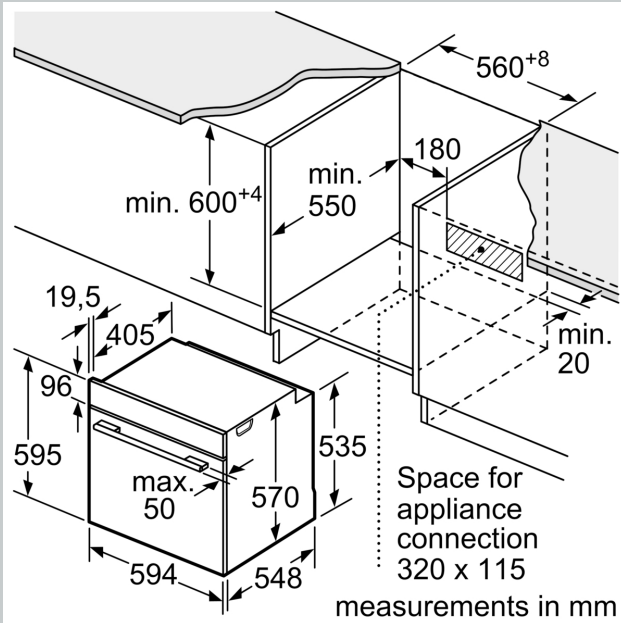

#### Technical Data

Built-in / Free-standing: ..... Built-in  
 Integrated Cleaning system: ..... Pyrolytic+Hydrolytic  
 Required niche size for installation (HxWxD): 585-595 x 560-568 x 550 mm  
 Dimensions: ..... 595x594x548 mm  
 Dimensions of the packed product (HxWxD): .....675x670x680 mm  
 Control Panel Material: ..... Glass  
 Door Material: ..... Glass  
 Net weight: ..... 36.7 kg  
 Usable volume of cavity: ..... 71 l  
 Cooking method: ..... Bread Baking Setting, Full width grill, Hotair gentle, Hot Air, Conventional heat, Pizza setting, Bottom heat, Hot air grilling  
 Length electrical supply cord: ..... 120 cm  
 EAN code: .....4242004281122  
 Number of cavities (2010/30/EC): ..... 1  
 Energy efficiency rating: ..... A+  
 Energy consumption per cycle conventional (2010/30/EC): 0.94 kWh/cycle  
 Energy consumption per cycle forced air convection (2010/30/EC): ..... 0.69 kWh/cycle  
 Energy efficiency index (2010/30/EC): .....81.2 %  
 Connection Rating: ..... 2990 W  
 Fuse protection: ..... 13 A  
 Voltage: ..... 220-240 V  
 Frequency: ..... 50; 60 Hz  
 Plug type: ..... no plug (electrical connection by electrician)  
 Included accessories: .....2 x combination grid, 1 x universal pan

### Technical information

- 120 cm Cable length
- Nominal voltage: 220 - 240 V
- Total connected load electric: 2.99 KW

### Performance/technical information

- Appliance dimension (hxwx): 595 mm x 594 mm x 548 mm
- Niche dimension (hxwx): 585 mm - 595 mm x 560 mm - 568 mm x 550 mm
- "For-details-on-installation-and-ventilation requirements – please refer to the installation manual prior to fitting."
- We recommend you to choose complementary products within N50, in order to assure an optimal design combination of your Built-In appliances.

N 50, BUILT-IN OVEN, 60 X 60 CM,  
 GRAPHITE-GREY  
 B2ACH7AG7B

Dimensioned drawings

Measurements in mm

**A:** 19.5 mm  
**B:** Space for appliance connection 320 x 115 mm

Installation with a hob.

measurements in mm