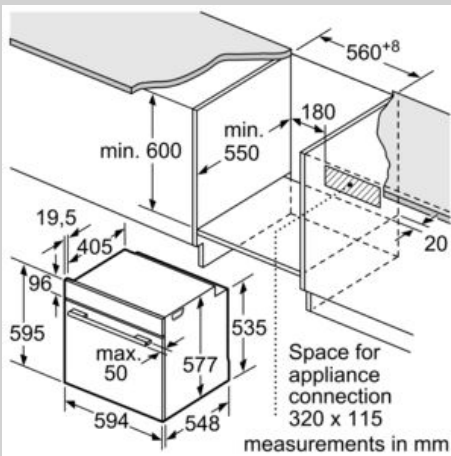

### Performance/technical information

- Energy efficiency rating (acc. EU Nr. 65/2014): A  
Energy consumption per cycle in conventional mode:1.04 kWh  
Energy consumption per cycle in fan-forced convection mode:0.81 kWh  
Number of cavities: Main cavity Heat source: electrical Cavity volume:71 litre
- Total connected load electric: 2.99 KW
- 120 cm Cable length
- Nominal voltage: 220 - 240 V
- Appliance dimension (hxwxd): 595 mm x 594 mm x 548 mm
- Niche dimension (hxwxd): 585 mm - 595 mm x 560 mm - 568 mm x 550 mm
- Please refer to the dimensions provided in the installation manual

N 50, Built-in oven, 60 x 60 cm, Stainless steel  
 B3ACE4HNOB

COOKING PASSION SINCE 1877

Dimensioned drawings

If the appliance will be installed underneath a hob, the following worktop thicknesses (including substructure if necessary) must be taken into account.

| Hob type                   | min. worktop thickness |       |
|----------------------------|------------------------|-------|
|                            | fitted                 | flush |
| Induction hob              | 37 mm                  | 38 mm |
| Full surface Induction hob | 47 mm                  | 48 mm |
| Gas hob                    | 30 mm                  | 38 mm |
| Electric hob               | 27 mm                  | 30 mm |