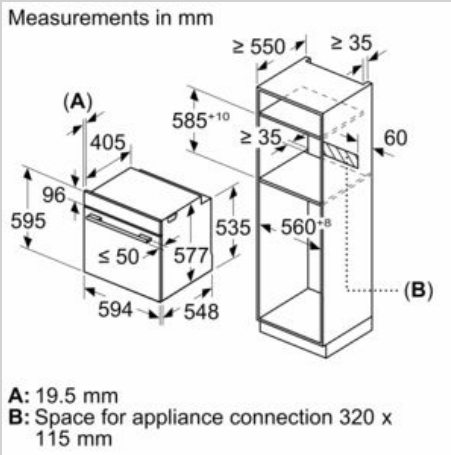

### Performance/technical information

- Energy efficiency rating (acc. EU Nr. 65/2014): A  
Energy consumption per cycle in conventional mode:1.04 kWh  
Energy consumption per cycle in fan-forced convection mode:0.81 kWh  
Number of cavities: Main cavity Heat source: electrical Cavity volume:71 litre
- Total connected load electric: 2.99 KW
- 120 cm Cable length
- Nominal voltage: 220 - 240 V
- Appliance dimension (hxwxd): 595 mm x 594 mm x 548 mm
- Niche dimension (hxwxd): 585 mm - 595 mm x 560 mm - 568 mm x 550 mm
- Please refer to the dimensions provided in the installation manual

N 50, Built-in oven, 60 x 60 cm, Stainless steel  
 B3ACE4HNOB

COOKING PASSION SINCE 1877

Dimensioned drawings

If the appliance will be installed underneath a hob, the following worktop thicknesses (including substructure if necessary) must be taken into account.