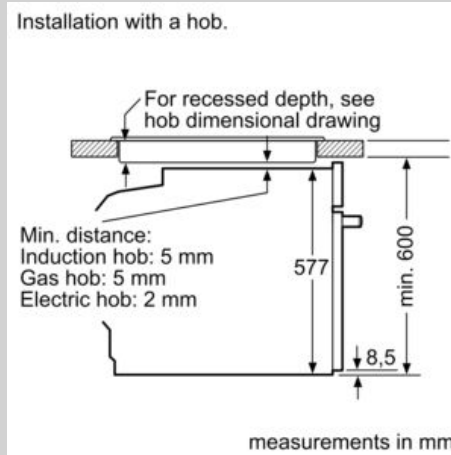

### Performance/technical information

- Energy efficiency rating (acc. EU Nr. 65/2014): A  
Energy consumption per cycle in conventional mode:1.04 kWh  
Energy consumption per cycle in fan-forced convection mode:0.81 kWh  
Number of cavities: Main cavity Heat source: electrical Cavity volume:71 litre
- Total connected load electric: 2.99 KW
- 120 cm Cable length
- Nominal voltage: 220 - 240 V
- Appliance dimension (hxwxd): 595 mm x 594 mm x 548 mm
- Niche dimension (hxwxd): 585 mm - 595 mm x 560 mm - 568 mm x 550 mm
- Please refer to the dimensions provided in the installation manual

N 50, Built-in oven, 60 x 60 cm, Stainless steel  
 B3ACE4HNOB

COOKING PASSION SINCE 1877

Dimensioned drawings

If the appliance will be installed underneath a hob, the following worktop thicknesses (including substructure if necessary) must be taken into account.

| Hob type                   | min. worktop thickness |       |
|----------------------------|------------------------|-------|
|                            | fitted                 | flush |
| Induction hob              | 37 mm                  | 38 mm |
| Full surface Induction hob | 47 mm                  | 48 mm |
| Gas hob                    | 30 mm                  | 38 mm |
| Electric hob               | 27 mm                  | 30 mm |