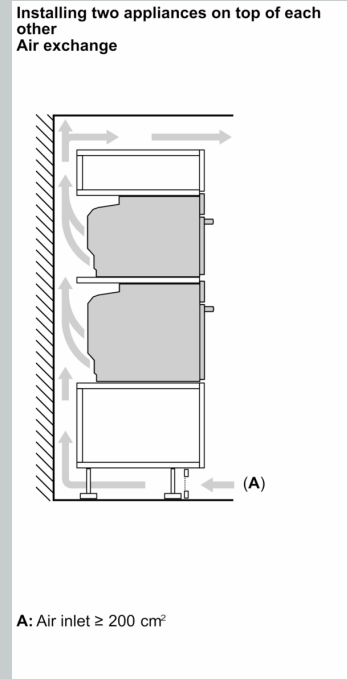

#### Accessories

- 2 x combination grid, 1 x universal pan

#### Performance/technical information

- 120 cm Cable length
- Nominal voltage: 220 - 240 V
- Total connected load electric: 3.6 KW
- Energy efficiency rating (acc. EU Nr. 65/2014): A+
- Energy consumption per cycle in conventional mode: 0.87 kWh
- Energy consumption per cycle in fan-forced convection mode: 0.69 kWh
- Number of cavities: Main cavity Heat source: electrical Cavity volume: 71 litre

- Appliance dimension (hxwxh): 595 mm x 596 mm x 548 mm
- Niche dimension (hxwxh): 585 mm - 595 mm x 560 mm - 568 mm x 550 mm
- Please refer to the dimensions provided in the installation manual

N 70, BUILT-IN OVEN, 60 X 60 CM, FLEX DESIGN  
B59CR7KY0B

If the appliance will be installed underneath a hob, the following worktop thicknesses (including substructure if necessary) must be taken into account.

Hob type	min. worktop thickness	
	fitted	flush
Induction hob	37 mm	38 mm
Full surface Induction hob	47 mm	48 mm
Gas hob	30 mm	38 mm
Electric hob	27 mm	30 mm