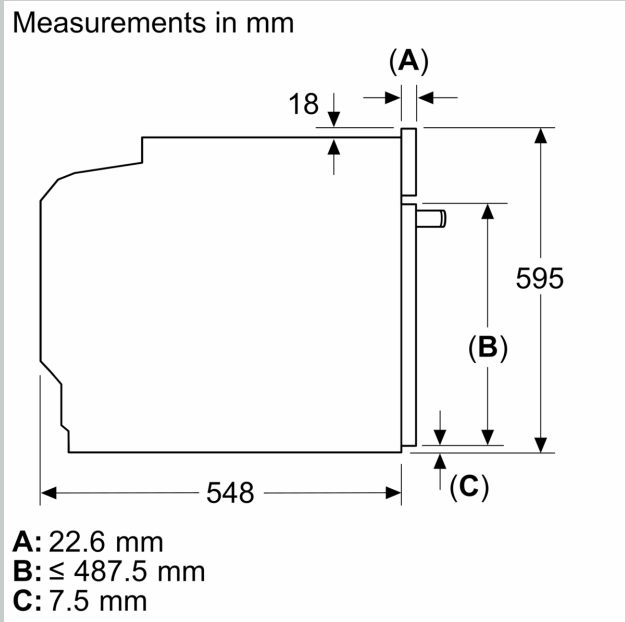

#### Performance/technical information

- 120 cm Cable length
- Nominal voltage: 220 - 240 V
- Total connected load electric: 3.6 KW
- Energy efficiency rating (acc. EU Nr. 65/2014): A+
- Energy consumption per cycle in conventional mode: 0.87 kWh
- Energy consumption per cycle in fan-forced convection mode: 0.69 kWh
- Number of cavities: Main cavity Heat source: electrical Cavity volume: 71 litre

- Appliance dimension (hxwxh): 595 mm x 596 mm x 548 mm
- Niche dimension (hxwxh): 585 mm - 595 mm x 560 mm - 568 mm x 550 mm
- Please refer to the dimensions provided in the installation manual

N 70, BUILT-IN OVEN, 60 X 60 CM, FLEX DESIGN  
B59CR7KY0B