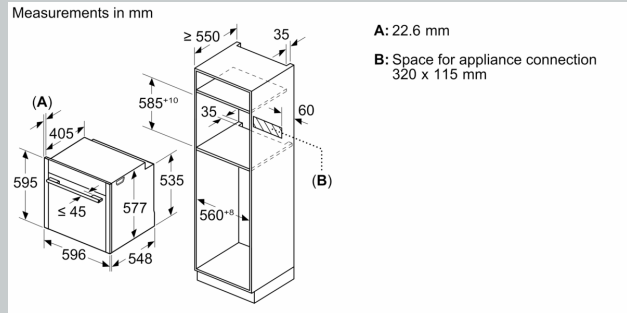

#### Performance/technical information

- 120 cm Cable length
- Nominal voltage: 220 - 240 V
- Total connected load electric: 3.6 KW
- Energy efficiency rating (acc. EU Nr. 65/2014): A+
- Energy consumption per cycle in conventional mode: 0.87 kWh
- Energy consumption per cycle in fan-forced convection mode: 0.69 kWh
- Number of cavities: Main cavity Heat source: electrical Cavity volume: 71 litre

- Appliance dimension (hxwxh): 595 mm x 596 mm x 548 mm
- Niche dimension (hxwxh): 585 mm - 595 mm x 560 mm - 568 mm x 550 mm
- Please refer to the dimensions provided in the installation manual

N 70, BUILT-IN OVEN, 60 X 60 CM, FLEX DESIGN  
B59CR7KY0B