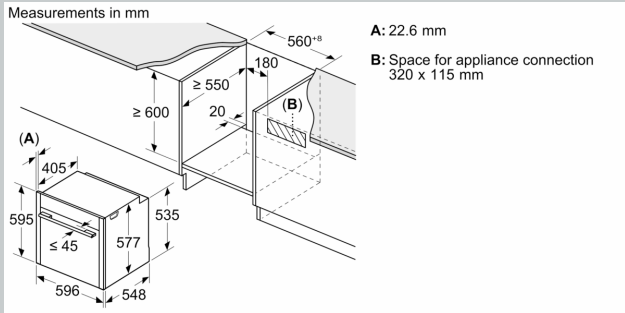

#### Performance/technical information

- 120 cm Cable length
- Nominal voltage: 220 - 240 V
- Total connected load electric: 3.6 KW
- Energy efficiency rating (acc. EU Nr. 65/2014): A+
- Energy consumption per cycle in conventional mode: 0.87 kWh
- Energy consumption per cycle in fan-forced convection mode: 0.69 kWh
- Number of cavities: Main cavity Heat source: electrical Cavity volume: 71 litre

- Appliance dimension (hxwxh): 595 mm x 596 mm x 548 mm
- Niche dimension (hxwxh): 585 mm - 595 mm x 560 mm - 568 mm x 550 mm
- Please refer to the dimensions provided in the installation manual

N 70, BUILT-IN OVEN, 60 X 60 CM, FLEX DESIGN  
B59CR7KY0B