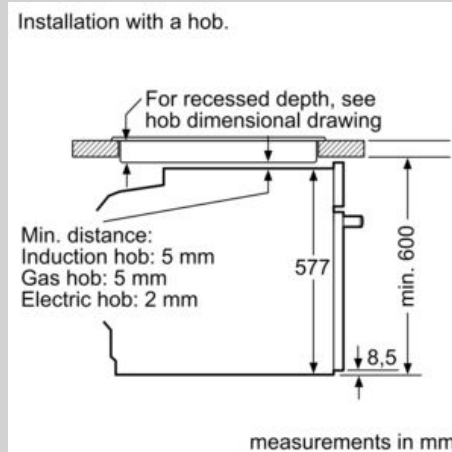

### Performance/technical information

- Energy efficiency rating (acc. EU Nr. 65/2014): A  
Energy consumption per cycle in conventional mode: 1.04 kWh  
Energy consumption per cycle in fan-forced convection mode: 0.81 kWh  
Number of cavities: Main cavity  
Heat source: electrical  
Cavity volume: 71 litre
- Total connected load electric: 2.99 KW
- 120 cm Cable length
- Nominal voltage: 220 - 240 V
- Appliance dimension (hxwxh): 595 mm x 594 mm x 548 mm
- Niche dimension (hxwxh): 585 mm - 595 mm x 560 mm - 568 mm x 550 mm
- Please refer to the dimensions provided in the installation manual

Dimensioned drawings

If the appliance will be installed underneath a hob, the following worktop thicknesses (including substructure if necessary) must be taken into account.

Hob type	min. worktop thickness	
	fitted	flush
Induction hob	37 mm	38 mm
Full surface Induction hob	47 mm	48 mm
Gas hob	30 mm	38 mm
Electric hob	27 mm	30 mm