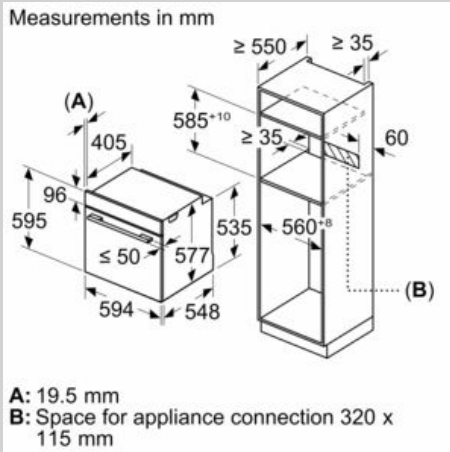

Dimensioned drawings