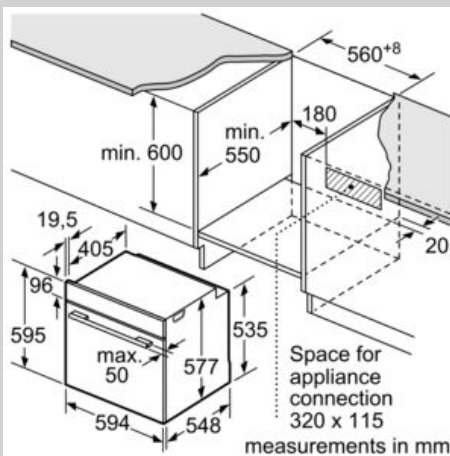

### Accessories

- 1 Clip rail, Stop function
- 1 x combination grid, 1 x universal pan

### Performance/technical information

- Energy efficiency rating (acc. EU Nr. 65/2014): A  
Energy consumption per cycle in conventional mode: 1.04 kWh  
Energy consumption per cycle in fan-forced convection mode: 0.81 kWh  
Number of cavities: Main cavity  
Heat source: electrical  
Cavity volume: 71 litre
- Total connected load electric: 2.99 KW
- 120 cm Cable length
- Nominal voltage: 220 - 240 V
- Appliance dimension (hxwxh): 595 mm x 594 mm x 548 mm
- Niche dimension (hxwxh): 585 mm - 595 mm x 560 mm - 568 mm x 550 mm
- Please refer to the dimensions provided in the installation manual

Dimensioned drawings

If the appliance will be installed underneath a hob, the following worktop thicknesses (including substructure if necessary) must be taken into account.

Hob type	min. worktop thickness	
	fitted	flush
Induction hob	37 mm	38 mm
Full surface Induction hob	47 mm	48 mm
Gas hob	30 mm	38 mm
Electric hob	27 mm	30 mm