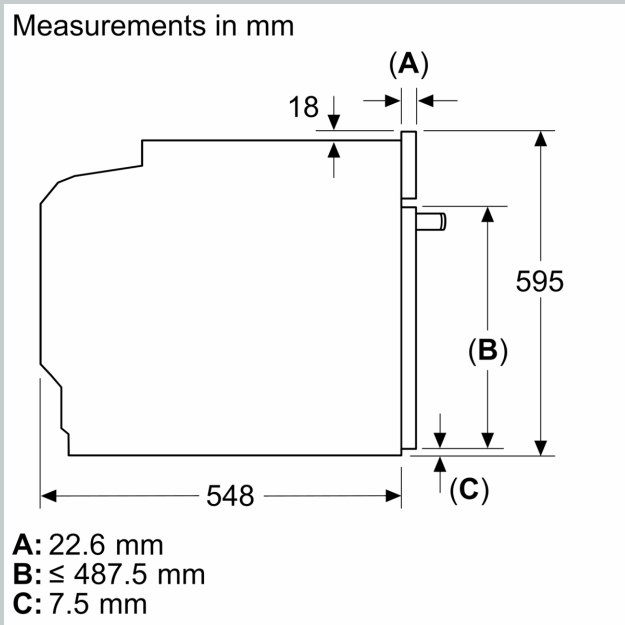

- Niche dimension (hxwx): 585 mm - 595 mm x 560 mm - 568 mm x 550 mm
- Please refer to the dimensions provided in the installation manual

Design

- Flex Design
- Touch control
- Cavity inner surface: enamel anthracite

Performance/technical information

- 120 cm Cable length
- Nominal voltage: 220 - 240 V
- Total connected load electric: 3.6 KW
- Energy efficiency rating (acc. EU Nr. 65/2014): A+
- Energy consumption per cycle in conventional mode: 0.87 kWh
- Energy consumption per cycle in fan-forced convection mode: 0.69 kWh
- Number of cavities: Main cavity Heat source: electrical Cavity volume: 71 litre
- Appliance dimension (hxwx): 595 mm x 596 mm x 548 mm

N 90, BUILT-IN OVEN, 60 X 60 CM, FLEX DESIGN
B69CS7MY0B

If the appliance will be installed underneath a hob, the following worktop thicknesses (including substructure if necessary) must be taken into account.

Hob type	min. worktop thickness	
	fitted	flush
Induction hob	37 mm	38 mm
Full surface Induction hob	47 mm	48 mm
Gas hob	30 mm	38 mm
Electric hob	27 mm	30 mm