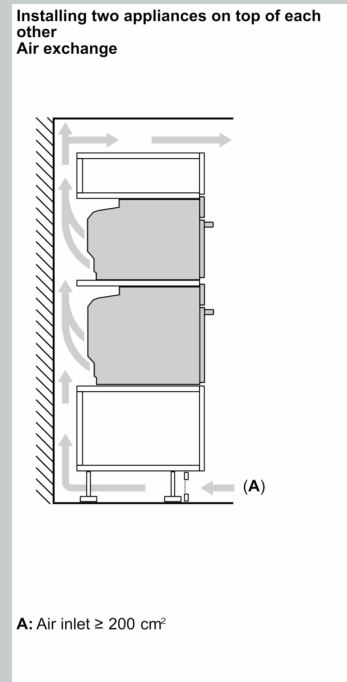

- Niche dimension (hxwx): 585 mm - 595 mm x 560 mm - 568 mm x 550 mm
- Please refer to the dimensions provided in the installation manual

Design

- Flex Design
- Touch control
- Cavity inner surface: enamel anthracite

Level independent telescopic rails

- 4 shelf positions
- 1 Clip rail, full extension, Stop function, pyrolytic proof

Cleaning

- Pyrolytic cleaning
- EasyClean

Accessories

- 2 x combination grid, 1 x universal pan

Performance/technical information

- 120 cm Cable length
- Nominal voltage: 220 - 240 V
- Total connected load electric: 3.6 KW
- Energy efficiency rating (acc. EU Nr. 65/2014): A+
- Energy consumption per cycle in conventional mode: 0.87 kWh
- Energy consumption per cycle in fan-forced convection mode: 0.69 kWh
- Number of cavities: Main cavity Heat source: electrical Cavity volume: 71 litre
- Appliance dimension (hxwx): 595 mm x 596 mm x 548 mm

N 90, BUILT-IN OVEN, 60 X 60 CM, FLEX DESIGN
B69CS7MY0B

If the appliance will be installed underneath a hob, the following worktop thicknesses (including substructure if necessary) must be taken into account.