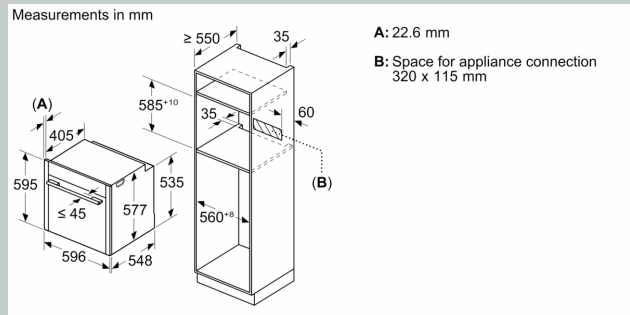

N 90, BUILT-IN OVEN, 60 X 60 CM, FLEX DESIGN
B69CS7MY0B