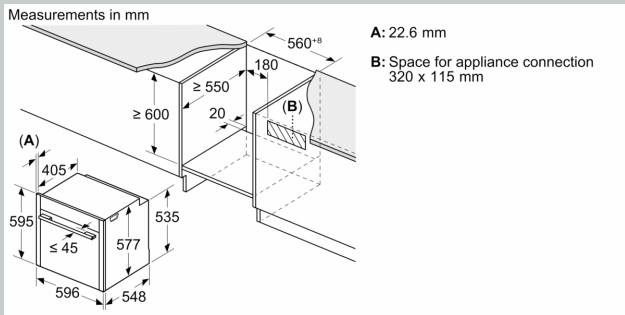

- Niche dimension (hxwx): 585 mm - 595 mm x 560 mm - 568 mm x 550 mm
- Please refer to the dimensions provided in the installation manual

Design

- Flex Design
- Touch control
- Cavity inner surface: enamel anthracite

Level independent telescopic rails

- 4 shelf positions
- 1 Clip rail, full extension, Stop function, pyrolytic proof

Cleaning

- Pyrolytic cleaning
- EasyClean

Accessories

- 2 x combination grid, 1 x universal pan

Performance/technical information

- 120 cm Cable length
- Nominal voltage: 220 - 240 V
- Total connected load electric: 3.6 KW
- Energy efficiency rating (acc. EU Nr. 65/2014): A+
- Energy consumption per cycle in conventional mode: 0.87 kWh
- Energy consumption per cycle in fan-forced convection mode: 0.69 kWh
- Number of cavities: Main cavity Heat source: electrical Cavity volume: 71 litre
- Appliance dimension (hxwx): 595 mm x 596 mm x 548 mm

N 90, BUILT-IN OVEN, 60 X 60 CM, FLEX DESIGN
B69CS7MY0B

If the appliance will be installed underneath a hob, the following worktop thicknesses (including substructure if necessary) must be taken into account.