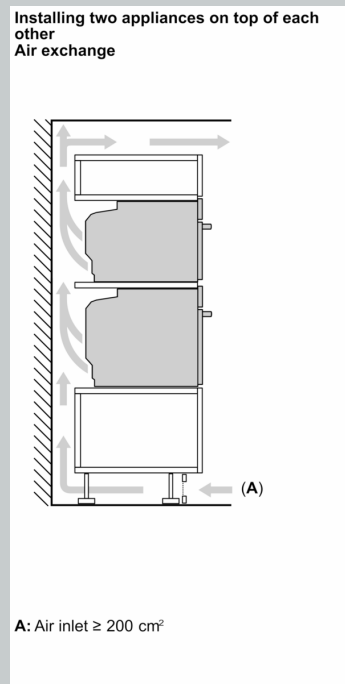

#### Level independent telescopic rails

- 4 shelf positions
- 1 Clip rail, full extension, Stop function

#### Accessories

- 1 x Air Fry & Grill tray, 1 x Steam container, punched, size M, 1 x Steam container, unpunched, size M, 1 x grid, 1 x sponge, 1 x steam container, punched, size XL, 1 x universal pan

#### Performance/technical information

- 120 cm Cable length
- Nominal voltage: 220 - 240 V
- Total connected load electric: 3.6 KW
- Energy efficiency rating (acc. EU Nr. 65/2014): A+
- Energy consumption per cycle in conventional mode:0.87 kWh
- Energy consumption per cycle in fan-forced convection mode:0.69 kWh
- Number of cavities: Main cavity Heat source: electrical Cavity volume:71 litre
- Appliance dimension (hxwx): 595 mm x 596 mm x 548 mm
- Niche dimension (hxwx): 585 mm - 595 mm x 560 mm - 568 mm x 550 mm
- Please refer to the dimensions provided in the installation manual

N 90, BUILT-IN OVEN WITH STEAM FUNCTION, 60 X 60 CM, FLEX DESIGN B69FS5CY0A

If the appliance will be installed underneath a hob, the following worktop thicknesses (including substructure if necessary) must be taken into account.