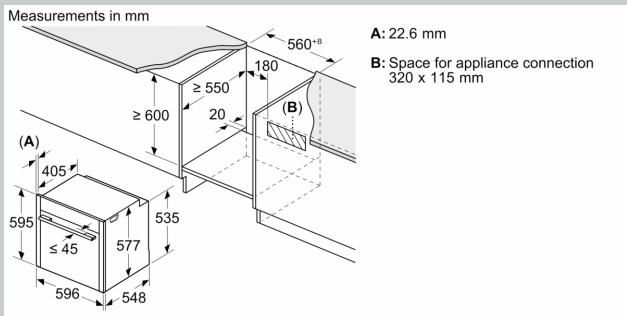

N 90, BUILT-IN OVEN WITH STEAM FUNCTION, 60 X 60 CM, FLEX DESIGN B69FS5CY0A