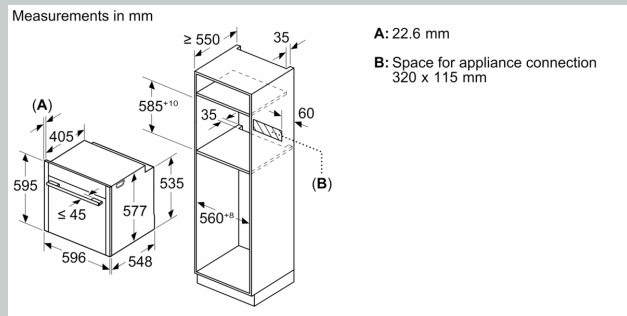

N 90, BUILT-IN OVEN WITH STEAM FUNCTION, 60 X 60 CM, FLEX DESIGN B69FS5CY0A