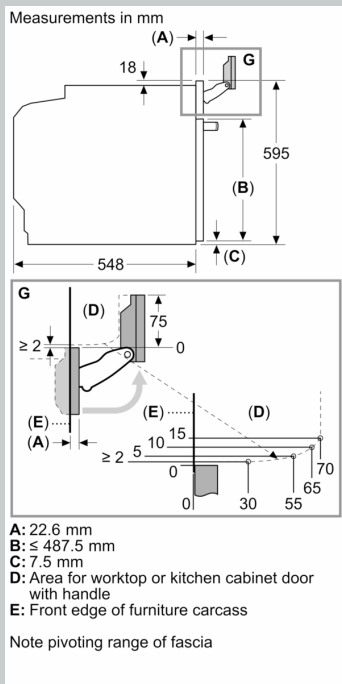

#### Level independent telescopic rails

- 4 shelf positions
- 1 Clip rail, full extension, Stop function

#### Performance/technical information

- 120 cm Cable length
- Nominal voltage: 220 - 240 V
- Total connected load electric: 3.6 KW
- Energy efficiency rating (acc. EU Nr. 65/2014): A+
- Energy consumption per cycle in conventional mode:0.87 kWh
- Energy consumption per cycle in fan-forced convection mode:0.69 kWh
- Number of cavities: Main cavity Heat source: electrical Cavity volume:71 litre
- Appliance dimension (hxwx): 595 mm x 596 mm x 548 mm
- Niche dimension (hxwx): 585 mm - 595 mm x 560 mm - 568 mm x 550 mm
- Please refer to the dimensions provided in the installation manual

N 90, BUILT-IN OVEN WITH STEAM FUNCTION, 60 X 60 CM, FLEX DESIGN B69FS5CY0A

If the appliance will be installed underneath a hob, the following worktop thicknesses (including substructure if necessary) must be taken into account.

Hob type	min. worktop thickness	
	fitted	flush
Induction hob	37 mm	38 mm
Full surface Induction hob	47 mm	48 mm
Gas hob	30 mm	38 mm
Electric hob	27 mm	30 mm