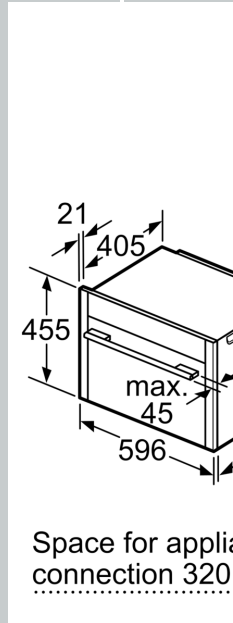

Design

- Illuminated Shift Control
- Bar handle
- Cavity inner surface: enamel anthracite
- Electronic clock timer

Standard accessories

- 1 x universal pan, 1 x combination grid

Technical information

- Cavity volume: 45 litre
- Power cord length 150 cm Cable length
- Total connected load electric: 3.6 KW
- Appliance dimension (hxxwx): 455 mm x 596 mm x 548 mm
- Niche dimension (hxxwx): 450 mm - 455 mm x 560 mm - 568 mm x 550 mm
- Please refer to the dimensions provided in the installation manual

N 90, BUILT-IN COMPACT OVEN WITH
MICROWAVE FUNCTION, 60 X 45 CM, STAINLESS
STEEL
C17MS36NOB

Dimensioned drawings

Installation with

Min. distance:
Induction hob: 4 mm
Gas hob: 5 mm
Electric hob: 2 mm

If the compact appliance is installed underneath a hob, the minimum clearances (including necessary) must be observed.