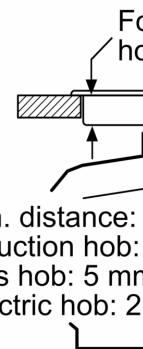

Design

- Illuminated Shift Control
- Bar handle
- Cavity inner surface: enamel anthracite
- Electronic clock timer

Standard accessories

- 1 x universal pan, 1 x combination grid

Technical information

- Cavity volume: 45 litre
- Power cord length 150 cm Cable length
- Total connected load electric: 3.6 KW
- Appliance dimension (hxxwx): 455 mm x 596 mm x 548 mm
- Niche dimension (hxxwx): 450 mm - 455 mm x 560 mm - 568 mm x 550 mm
- Please refer to the dimensions provided in the installation manual

N 90, BUILT-IN COMPACT OVEN WITH
MICROWAVE FUNCTION, 60 X 45 CM, STAINLESS
STEEL
C17MS36NOB

Dimensioned drawings

Installation with

Min. distance:
Induction hob: 4 mm
Gas hob: 5 mm
Electric hob: 2 mm

If the compact appliance is installed underneath a hob, the minimum clearances (including necessary) must be observed.