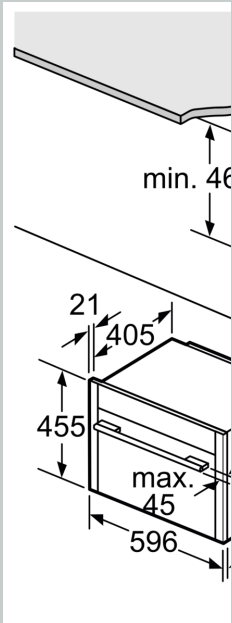

Design

- Illuminated Shift Control
- Bar handle
- Cavity inner surface: enamel anthracite
- Electronic clock timer

Standard accessories

- 1 x universal pan, 1 x combination grid

Technical information

- Cavity volume: 45 litre
- Power cord length 150 cm Cable length
- Total connected load electric: 3.6 KW
- Appliance dimension (hxxwx): 455 mm x 596 mm x 548 mm
- Niche dimension (hxxwx): 450 mm - 455 mm x 560 mm - 568 mm x 550 mm
- Please refer to the dimensions provided in the installation manual

N 90, BUILT-IN COMPACT OVEN WITH
MICROWAVE FUNCTION, 60 X 45 CM, STAINLESS
STEEL
C17MS36NOB

Dimensioned drawings

Installation with

Min. distance:
Induction hob: 4 mm
Gas hob: 5 mm
Electric hob: 2 mm

If the compact appliance is installed underneath a hob, the minimum clearances (including necessary) must be observed.