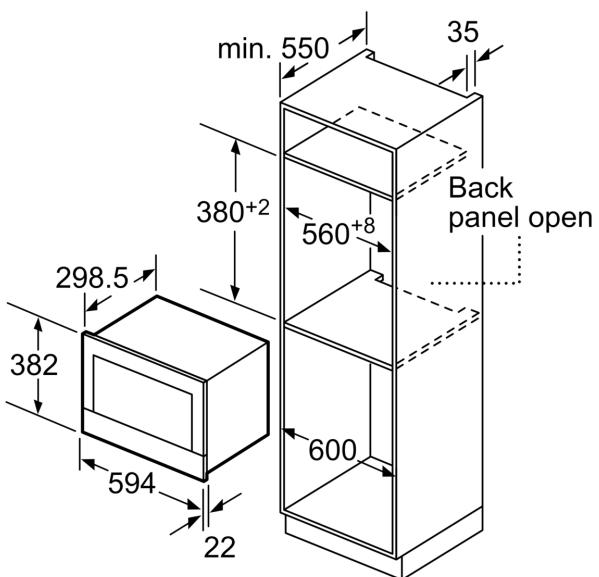

Performance/technical information

- Cavity volume: 21 l
- Power cord length 150 cm Cable length
- Total connected load electric: 1.22 KW
- Nominal voltage: 220 - 240 V
- Appliance dimension (hxwxh): 382 mm x 594 mm x 320 mm
- Niche dimension (hxwxh): 362 mm - 382 mm x 560 mm - 568 mm x 300 mm
- Please refer to the dimensions provided in the installation manual

N 70, BUILT-IN MICROWAVE OVEN, 60 X 38 CM,
 STAINLESS STEEL
 C17WRO0NOB

Dimensioned drawings

measurements in mm

A: Back panel open

measurements in mm

A: Overhang at top:
 Recess 362: 6 mm
 Recess 365: 3 mm
B: Overhang at bottom: 14 mm

measurements in mm