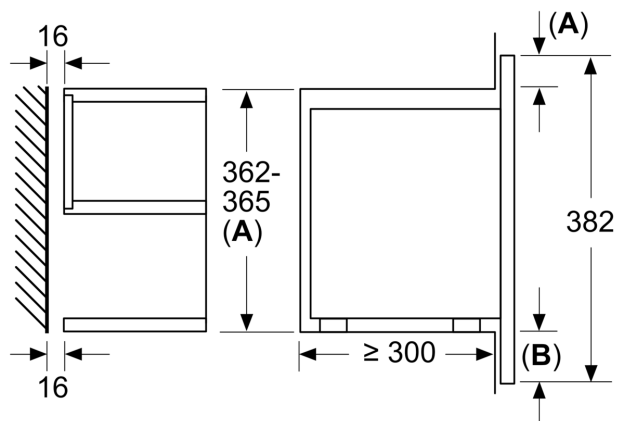

Features

Technical Data

Type of micro-wave oven: MW only
 Type of control: Electronic
 Dimensions: 382 x 594 x 320 mm
 Cavity dimensions: 220 x 350 x 270 mm
 Length of electrical supply cord: 150.0 cm
 Net weight: 16.7 kg
 Gross weight: 18.9 kg
 EAN code: 4242004184560
 Maximum micro-wave power: 900 W
 Connection rating: 1220 W
 Fuse protection: 10 A
 Voltage: 220-240 V
 Frequency: 50; 60 Hz
 Plug type: GB plug

Performance/technical information

- Cavity volume: 21 l
- Power cord length 150 cm Cable length
- Total connected load electric: 1.22 KW
- Nominal voltage: 220 - 240 V
- Appliance dimension (hxwxh): 382 mm x 594 mm x 320 mm
- Niche dimension (hxwxh): 362 mm - 382 mm x 560 mm - 568 mm x 300 mm
- Please refer to the dimensions provided in the installation manual

N 70, BUILT-IN MICROWAVE OVEN, 60 X 38 CM,
 STAINLESS STEEL
 C17WRO0NOB

Dimensioned drawings

measurements in mm

A: Back panel open

measurements in mm

A: Overhang at top:
 Recess 362: 6 mm
 Recess 365: 3 mm
B: Overhang at bottom: 14 mm

measurements in mm