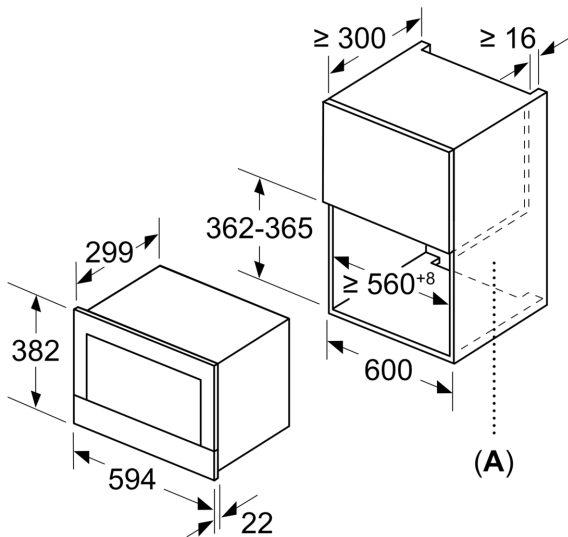

Features

Technical Data

Type of micro-wave oven: MW only
 Type of control: Electronic
 Dimensions: 382 x 594 x 320 mm
 Cavity dimensions: 220 x 350 x 270 mm
 Length of electrical supply cord: 150.0 cm
 Net weight: 16.7 kg
 Gross weight: 18.9 kg
 EAN code: 4242004184560
 Maximum micro-wave power: 900 W
 Connection rating: 1220 W
 Fuse protection: 10 A
 Voltage: 220-240 V
 Frequency: 50; 60 Hz
 Plug type: GB plug

Performance/technical information

- Cavity volume: 21 l
- Power cord length 150 cm Cable length
- Total connected load electric: 1.22 KW
- Nominal voltage: 220 - 240 V
- Appliance dimension (hxwxh): 382 mm x 594 mm x 320 mm
- Niche dimension (hxwxh): 362 mm - 382 mm x 560 mm - 568 mm x 300 mm
- Please refer to the dimensions provided in the installation manual

N 70, BUILT-IN MICROWAVE OVEN, 60 X 38 CM,
 STAINLESS STEEL
 C17WRO0NOB

Dimensioned drawings

measurements in mm

A: Back panel open

measurements in mm

A: Overhang at top:
 Recess 362: 6 mm
 Recess 365: 3 mm
B: Overhang at bottom: 14 mm