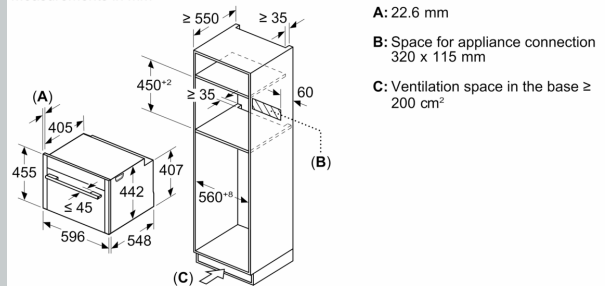

Level independent telescopic rails

- 3 shelf positions

Cleaning

- EasyClean

Accessories

- 1 x combination grid, 1 x universal pan

Performance/technical information

- Power cord length 150 cm Cable length
- Cavity volume: 45 litre
- Nominal voltage: 220 - 240 V
- Total connected load electric: 3.6 KW
- Appliance dimension (hxwx): 455 mm x 596 mm x 548 mm
- Niche dimension (hxwx): 450 mm - 455 mm x 560 mm - 568 mm x 550 mm
- Please refer to the dimensions provided in the installation manual

N 70, BUILT-IN COMPACT OVEN WITH
MICROWAVE FUNCTION, 60 X 45 CM, FLEX DESIGN
C29MR21V0B

Measurements in mm

A: 22.6 mm
B: ≤ 347.5 mm
C: 7.5 mm

Installing two appliances on top of each other
Air exchange

A: Air inlet ≥ 200 cm²

Measurements in mm

Installation with a hob.

measurements in mm

If the compact appliance will be installed underneath a hob, the following worktop thicknesses (including substructure if necessary) must be taken into account.