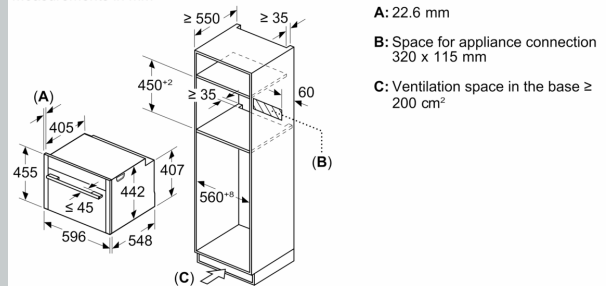

Level independent telescopic rails

- 3 shelf positions

Cleaning

- EasyClean

Accessories

- 1 x combination grid, 1 x universal pan

Performance/technical information

- Power cord length 150 cm Cable length
- Cavity volume: 45 litre
- Nominal voltage: 220 - 240 V
- Total connected load electric: 3.6 KW
- Appliance dimension (hxwx): 455 mm x 596 mm x 548 mm
- Niche dimension (hxwx): 450 mm - 455 mm x 560 mm - 568 mm x 550 mm
- Please refer to the dimensions provided in the installation manual

N 70, BUILT-IN COMPACT OVEN WITH
MICROWAVE FUNCTION, 60 X 45 CM, FLEX DESIGN
C29MR21V0B

Measurements in mm

Installing two appliances on top of each other
Air exchange

Measurements in mm

Installation with a hob.

measurements in mm

If the compact appliance will be installed underneath a hob, the following worktop thicknesses (including substructure if necessary) must be taken into account.

Hob type	min. worktop thickness	
	fitted	flush
Induction hob	42 mm	43 mm
Full surface Induction hob	52 mm	53 mm
Gas hob	32 mm	43 mm
Electric hob	32 mm	35 mm