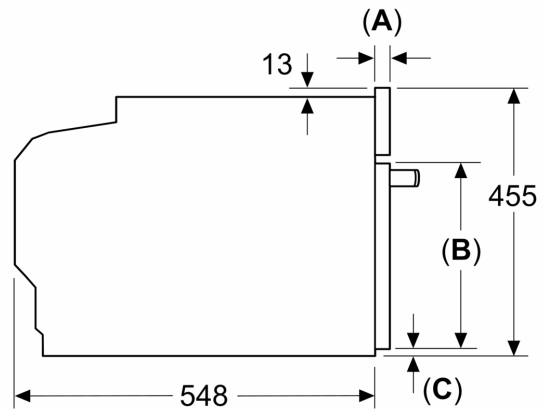

Level independent telescopic rails

- 3 shelf positions

Cleaning

- EasyClean

Accessories

- 1 x combination grid, 1 x universal pan

Performance/technical information

- Power cord length 150 cm Cable length
- Cavity volume: 45 litre
- Nominal voltage: 220 - 240 V
- Total connected load electric: 3.6 KW
- Appliance dimension (hxwx): 455 mm x 596 mm x 548 mm
- Niche dimension (hxwx): 450 mm - 455 mm x 560 mm - 568 mm x 550 mm
- Please refer to the dimensions provided in the installation manual

N 70, BUILT-IN COMPACT OVEN WITH
MICROWAVE FUNCTION, 60 X 45 CM, FLEX DESIGN
C29MR21V0B

Measurements in mm

A: 22.6 mm
B: ≤ 347.5 mm
C: 7.5 mm

Installing two appliances on top of each other
Air exchange

A: Air inlet ≥ 200 cm²