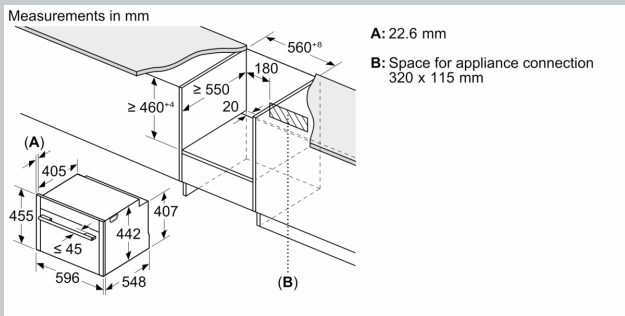

Level independent telescopic rails

- 3 shelf positions

Cleaning

- EasyClean

Accessories

- 1 x combination grid, 1 x universal pan

Performance/technical information

- Power cord length 150 cm Cable length
- Cavity volume: 45 litre
- Nominal voltage: 220 - 240 V
- Total connected load electric: 3.6 KW
- Appliance dimension (hxwx): 455 mm x 596 mm x 548 mm
- Niche dimension (hxwx): 450 mm - 455 mm x 560 mm - 568 mm x 550 mm
- Please refer to the dimensions provided in the installation manual

N 70, BUILT-IN COMPACT OVEN WITH
MICROWAVE FUNCTION, 60 X 45 CM, FLEX DESIGN
C29MR21V0B

Measurements in mm

A: 22.6 mm
B: ≤ 347.5 mm
C: 7.5 mm

Installing two appliances on top of each other
Air exchange

A: Air inlet ≥ 200 cm²

Measurements in mm

Installation with a hob.

measurements in mm

If the compact appliance will be installed underneath a hob, the following worktop thicknesses (including substructure if necessary) must be taken into account.