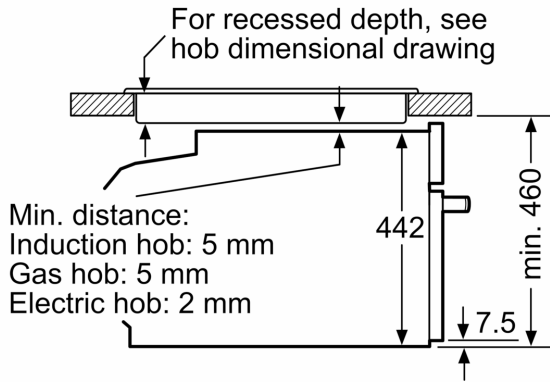

Level independent telescopic rails

- 3 shelf positions

Cleaning

- EasyClean

Accessories

- 1 x combination grid, 1 x universal pan

Performance/technical information

- Power cord length 150 cm Cable length
- Cavity volume: 45 litre
- Nominal voltage: 220 - 240 V
- Total connected load electric: 3.6 KW
- Appliance dimension (hxwx): 455 mm x 596 mm x 548 mm
- Niche dimension (hxwx): 450 mm - 455 mm x 560 mm - 568 mm x 550 mm
- Please refer to the dimensions provided in the installation manual

N 70, BUILT-IN COMPACT OVEN WITH
MICROWAVE FUNCTION, 60 X 45 CM, FLEX DESIGN
C29MR21V0B

Measurements in mm

Installing two appliances on top of each other
Air exchange

Measurements in mm

Installation with a hob.

measurements in mm

If the compact appliance will be installed underneath a hob, the following worktop thicknesses (including substructure if necessary) must be taken into account.

Hob type	min. worktop thickness	
	fitted	flush
Induction hob	42 mm	43 mm
Full surface Induction hob	52 mm	53 mm
Gas hob	32 mm	43 mm
Electric hob	32 mm	35 mm