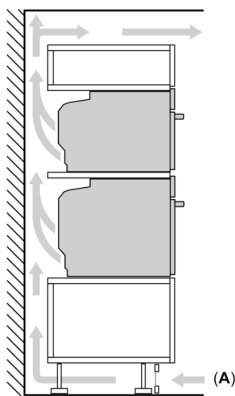

Level independent telescopic rails

- 3 shelf positions

Cleaning

- EasyClean

Accessories

- 1 x combination grid, 1 x universal pan

Performance/technical information

- Power cord length 150 cm Cable length
- Cavity volume: 45 litre
- Nominal voltage: 220 - 240 V
- Total connected load electric: 3.6 KW
- Appliance dimension (hxwx): 455 mm x 596 mm x 548 mm
- Niche dimension (hxwx): 450 mm - 455 mm x 560 mm - 568 mm x 550 mm
- Please refer to the dimensions provided in the installation manual

N 70, BUILT-IN COMPACT OVEN WITH
MICROWAVE FUNCTION, 60 X 45 CM, FLEX DESIGN
C29MR21V0B

Measurements in mm

Installing two appliances on top of each other
Air exchange

Measurements in mm

Installation with a hob.

measurements in mm

If the compact appliance will be installed underneath a hob, the following worktop thicknesses (including substructure if necessary) must be taken into account.

Hob type	min. worktop thickness	
	fitted	flush
Induction hob	42 mm	43 mm
Full surface Induction hob	52 mm	53 mm
Gas hob	32 mm	43 mm
Electric hob	32 mm	35 mm