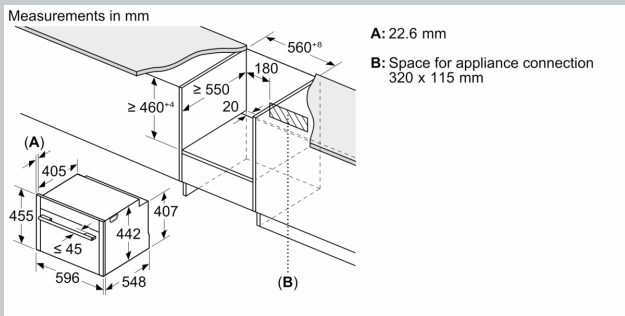

Level independent telescopic rails

- 3 shelf positions

Cleaning

- EasyClean

Accessories

- 1 x combination grid, 1 x universal pan

Performance/technical information

- Power cord length 150 cm Cable length
- Cavity volume: 45 litre
- Nominal voltage: 220 - 240 V
- Total connected load electric: 3.6 KW
- Appliance dimension (hxwx): 455 mm x 596 mm x 548 mm
- Niche dimension (hxwx): 450 mm - 455 mm x 560 mm - 568 mm x 550 mm
- Please refer to the dimensions provided in the installation manual

N 70, BUILT-IN COMPACT OVEN WITH
MICROWAVE FUNCTION, 60 X 45 CM, FLEX DESIGN
C29MR21V0B

Measurements in mm

Installing two appliances on top of each other
Air exchange

Measurements in mm

Installation with a hob.

measurements in mm

If the compact appliance will be installed underneath a hob, the following worktop thicknesses (including substructure if necessary) must be taken into account.

Hob type	min. worktop thickness	
	fitted	flush
Induction hob	42 mm	43 mm
Full surface Induction hob	52 mm	53 mm
Gas hob	32 mm	43 mm
Electric hob	32 mm	35 mm