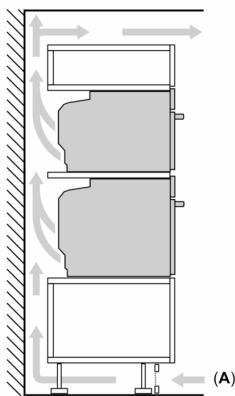

Level independent telescopic rails

- 3 shelf positions

Cleaning

- EasyClean

Accessories

- 1 x combination grid, 1 x universal pan

Performance/technical information

- Power cord length 150 cm Cable length
- Cavity volume: 45 litre
- Nominal voltage: 220 - 240 V
- Total connected load electric: 3.6 KW
- Appliance dimension (hxwx): 455 mm x 596 mm x 548 mm
- Niche dimension (hxwx): 450 mm - 455 mm x 560 mm - 568 mm x 550 mm
- Please refer to the dimensions provided in the installation manual

N 70, BUILT-IN COMPACT OVEN WITH
MICROWAVE FUNCTION, 60 X 45 CM, FLEX DESIGN
C29MR21V0B

Measurements in mm

A: 22.6 mm
B: ≤ 347.5 mm
C: 7.5 mm

Installing two appliances on top of each other
Air exchange

A: Air inlet ≥ 200 cm²

Measurements in mm

Installation with a hob.

measurements in mm

If the compact appliance will be installed underneath a hob, the following worktop thicknesses (including substructure if necessary) must be taken into account.

Hob type	min. worktop thickness	
	fitted	flush
Induction hob	42 mm	43 mm
Full surface Induction hob	52 mm	53 mm
Gas hob	32 mm	43 mm
Electric hob	32 mm	35 mm