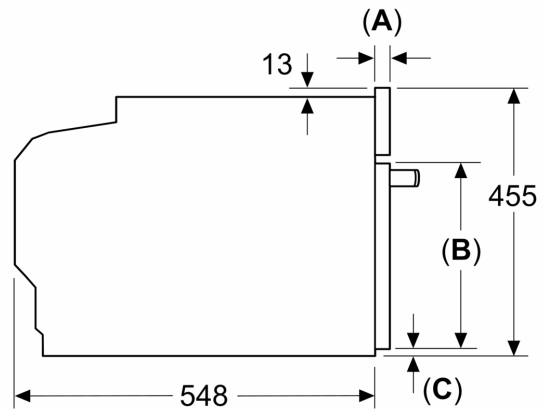

Level independent telescopic rails

- 3 shelf positions

Cleaning

- EasyClean

Accessories

- 1 x combination grid, 1 x universal pan

Performance/technical information

- Power cord length 150 cm Cable length
- Cavity volume: 45 litre
- Nominal voltage: 220 - 240 V
- Total connected load electric: 3.6 KW
- Appliance dimension (hxwx): 455 mm x 596 mm x 548 mm
- Niche dimension (hxwx): 450 mm - 455 mm x 560 mm - 568 mm x 550 mm
- Please refer to the dimensions provided in the installation manual

N 70, BUILT-IN COMPACT OVEN WITH
MICROWAVE FUNCTION, 60 X 45 CM, FLEX DESIGN
C29MR21V0B

Measurements in mm

Installing two appliances on top of each other
Air exchange

Measurements in mm

Installation with a hob.