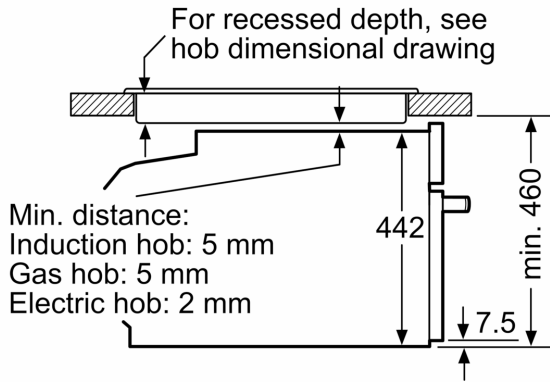

Level independent telescopic rails

- 3 shelf positions

Cleaning

- EasyClean

Accessories

- 1 x combination grid, 1 x universal pan

Performance/technical information

- Power cord length 150 cm Cable length
- Cavity volume: 45 litre
- Nominal voltage: 220 - 240 V
- Total connected load electric: 3.6 KW
- Appliance dimension (hxwx): 455 mm x 596 mm x 548 mm
- Niche dimension (hxwx): 450 mm - 455 mm x 560 mm - 568 mm x 550 mm
- Please refer to the dimensions provided in the installation manual

N 70, BUILT-IN COMPACT OVEN WITH
MICROWAVE FUNCTION, 60 X 45 CM, FLEX DESIGN
C29MR21V0B

Measurements in mm

A: 22.6 mm
B: ≤ 347.5 mm
C: 7.5 mm

Installing two appliances on top of each other
Air exchange

A: Air inlet ≥ 200 cm²

Measurements in mm

Installation with a hob.

measurements in mm

If the compact appliance will be installed underneath a hob, the following worktop thicknesses (including substructure if necessary) must be taken into account.