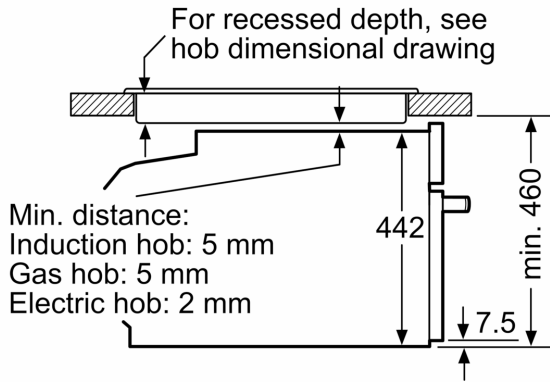

- Niche dimension (hxwx): 450 mm - 455 mm x 560 mm - 568 mm x 550 mm
- Please refer to the dimensions provided in the installation manual

Design

- Flex Design
- Touch control
- Cavity inner surface: enamel anthracite

- Power cord length 150 cm Cable length
- Nominal voltage: 220 - 240 V
- Total connected load electric: 3.6 KW
- Cavity volume: 45 litre
- Appliance dimension (hxwx): 455 mm x 596 mm x 548 mm

*N 90, BUILT-IN COMPACT OVEN WITH
MICROWAVE FUNCTION, 60 X 45 CM, FLEX DESIGN
C29MS7KY0*

Measurements in mm

A: 22.6 mm
B: ≤ 347.5 mm
C: 7.5 mm

**Installing two appliances on top of each other
Air exchange**

A: Air inlet ≥ 200 cm²

Measurements in mm

Installation with a hob.

measurements in mm

If the compact appliance will be installed underneath a hob, the following worktop thicknesses (including substructure if necessary) must be taken into account.

Hob type	min. worktop thickness	
	fitted	flush
Induction hob	42 mm	43 mm
Full surface Induction hob	52 mm	53 mm
Gas hob	32 mm	43 mm
Electric hob	32 mm	35 mm