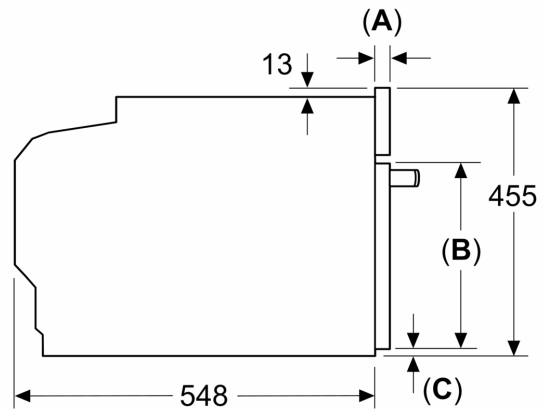

- Niche dimension (hxwx): 450 mm - 455 mm x 560 mm - 568 mm x 550 mm
- Please refer to the dimensions provided in the installation manual

Design

- Flex Design
- Touch control
- Cavity inner surface: enamel anthracite

- Power cord length 150 cm Cable length
- Nominal voltage: 220 - 240 V
- Total connected load electric: 3.6 KW
- Cavity volume: 45 litre
- Appliance dimension (hxwx): 455 mm x 596 mm x 548 mm

*N 90, BUILT-IN COMPACT OVEN WITH
MICROWAVE FUNCTION, 60 X 45 CM, FLEX DESIGN
C29MS7KY0*

Measurements in mm

A: 22.6 mm
B: ≤ 347.5 mm
C: 7.5 mm

**Installing two appliances on top of each other
Air exchange**

A: Air inlet ≥ 200 cm²

Measurements in mm

Installation with a hob.

measurements in mm

If the compact appliance will be installed underneath a hob, the following worktop thicknesses (including substructure if necessary) must be taken into account.