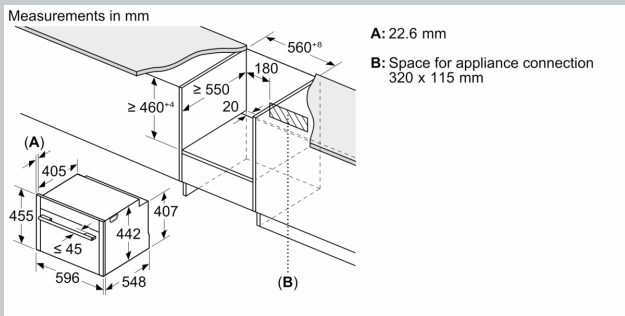

- Niche dimension (hxwx): 450 mm - 455 mm x 560 mm - 568 mm x 550 mm
- Please refer to the dimensions provided in the installation manual

Design

- Flex Design
- Touch control
- Cavity inner surface: enamel anthracite

Level independent telescopic rails

- 3 shelf positions
- 1 level telescopic shelf, pyrolytic proof

Cleaning

- Pyrolytic cleaning
- EasyClean

Accessories

- 1 x combination grid, 1 x universal pan

Performance/technical information

- Power cord length 150 cm Cable length
- Nominal voltage: 220 - 240 V
- Total connected load electric: 3.6 KW
- Cavity volume: 45 litre
- Appliance dimension (hxwx): 455 mm x 596 mm x 548 mm

*N 90, BUILT-IN COMPACT OVEN WITH
MICROWAVE FUNCTION, 60 X 45 CM, FLEX DESIGN
C29MS7KY0*

Measurements in mm

A: 22.6 mm
B: ≤ 347.5 mm
C: 7.5 mm

**Installing two appliances on top of each other
Air exchange**

A: Air inlet ≥ 200 cm²

Measurements in mm

Installation with a hob.

measurements in mm

If the compact appliance will be installed underneath a hob, the following worktop thicknesses (including substructure if necessary) must be taken into account.