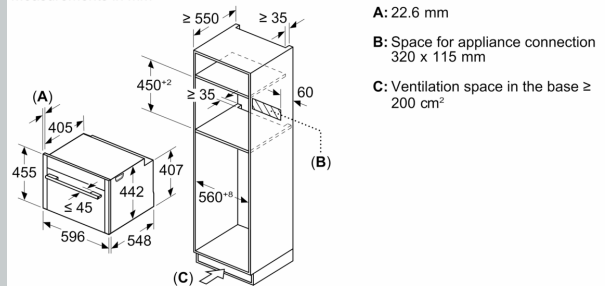

- Power cord length 150 cm Cable length
- Nominal voltage: 220 - 240 V
- Total connected load electric: 3.6 KW
- Cavity volume: 45 litre
- Appliance dimension (hxwx): 455 mm x 596 mm x 548 mm

*N 90, BUILT-IN COMPACT OVEN WITH
MICROWAVE FUNCTION, 60 X 45 CM, FLEX DESIGN
C29MS7KY0*

Measurements in mm

A: 22.6 mm
B: ≤ 347.5 mm
C: 7.5 mm

**Installing two appliances on top of each other
Air exchange**

A: Air inlet ≥ 200 cm²

Measurements in mm

Installation with a hob.

measurements in mm

If the compact appliance will be installed underneath a hob, the following worktop thicknesses (including substructure if necessary) must be taken into account.