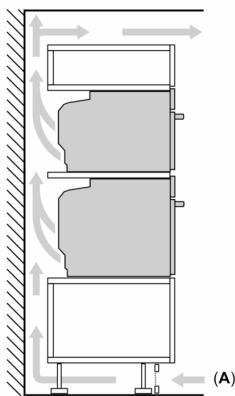

- Niche dimension (hxwx): 450 mm - 455 mm x 560 mm - 568 mm x 550 mm
- Please refer to the dimensions provided in the installation manual

Design

- Flex Design
- Touch control
- Cavity inner surface: enamel anthracite

- Power cord length 150 cm Cable length
- Nominal voltage: 220 - 240 V
- Total connected load electric: 3.6 KW
- Cavity volume: 45 litre
- Appliance dimension (hxwx): 455 mm x 596 mm x 548 mm

*N 90, BUILT-IN COMPACT OVEN WITH
MICROWAVE FUNCTION, 60 X 45 CM, FLEX DESIGN
C29MS7KY0*

Measurements in mm

A: 22.6 mm
B: ≤ 347.5 mm
C: 7.5 mm

**Installing two appliances on top of each other
Air exchange**

A: Air inlet ≥ 200 cm²

Measurements in mm

Installation with a hob.

measurements in mm

If the compact appliance will be installed underneath a hob, the following worktop thicknesses (including substructure if necessary) must be taken into account.

Hob type	min. worktop thickness	
	fitted	flush
Induction hob	42 mm	43 mm
Full surface Induction hob	52 mm	53 mm
Gas hob	32 mm	43 mm
Electric hob	32 mm	35 mm