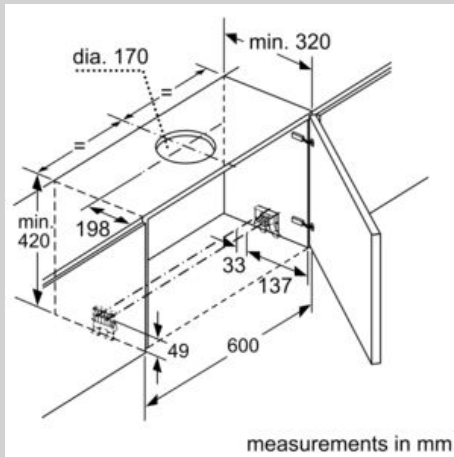

N 90, Telescopic cooker hood, 90 cm, Stainless steel
D49PU54X0B

Dimensioned drawings