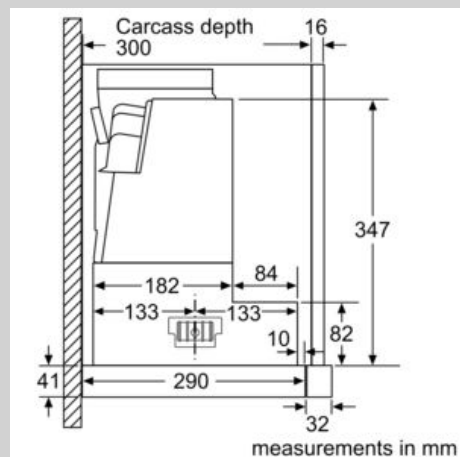

N 90, Telescopic cooker hood, 90 cm, Stainless steel
D49PU54X0B

Dimensioned drawings