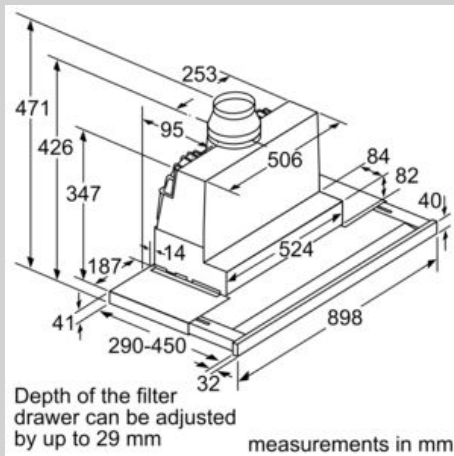

#### Technical Data

Typology : Pull-out  
Approval certificates : CE, VDE  
Length of electrical supply cord : 175 cm  
Required niche size for installation (HxWxD) : 385mm x 524.0mm x 290mm mm  
Minimum distance above an electric hob : 430 mm  
Minimum distance above a gas hob : 650 mm  
Net weight : 15.1 kg  
Type of control : Electronic  
Number of speed settings : 3-stage + 2 intensive  
Maximum output air extraction : 395 m<sup>3</sup>/h  
Boost position output recirculating : 628 m<sup>3</sup>/h  
Maximum output recirculating air : 358 m<sup>3</sup>/h  
Boost position air extraction : 708 m<sup>3</sup>/h  
Number of lights (Stck) : 2  
Noise level : 56 dB(A) re 1 pW  
Diameter of air outlet : 120 / 150 mm  
Grease filter material : Washable stainless steel  
EAN code : 4242004204220  
Connection rating : 146 W  
Fuse protection : 10 A  
Voltage : 220-240 V  
Frequency : 60; 50 Hz  
Plug type : GB plug  
Installation type : Built-in

### Design

- Telescopic hood
- Installation: Cupboard 60 or 90 cm
- Installation system: Telescopic comfort installat.
- Stainless steel
- Touch control
- Electronic controls

## Dimensioned drawings

N 90, Telescopic cooker hood, 90 cm, Stainless steel  
D49PU54X0B

## Dimensioned drawings