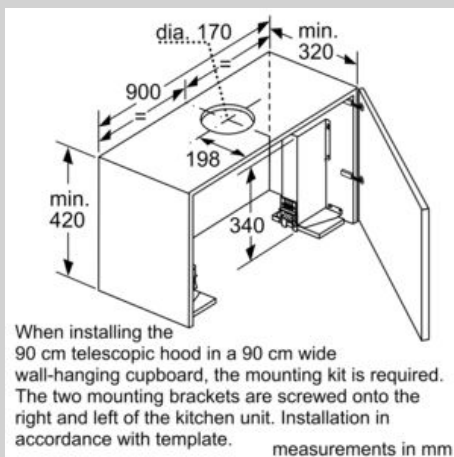

N 90, Telescopic cooker hood, 90 cm, Stainless steel
D49PU54X0B

Dimensioned drawings