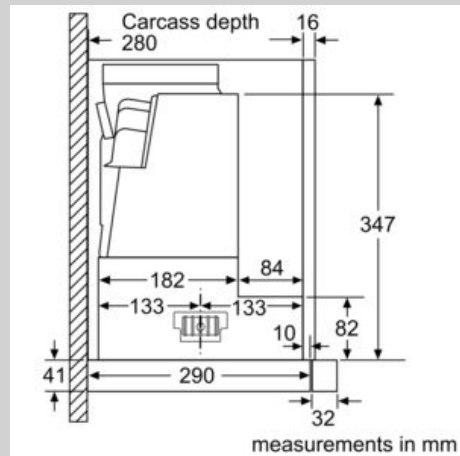

#### Technical Data

Typology : Pull-out  
Approval certificates : CE, VDE  
Length of electrical supply cord : 175 cm  
Required niche size for installation (HxWxD) : 385mm x 524.0mm x 290mm mm  
Minimum distance above an electric hob : 430 mm  
Minimum distance above a gas hob : 650 mm  
Net weight : 15.1 kg  
Type of control : Electronic  
Number of speed settings : 3-stage + 2 intensive  
Maximum output air extraction : 395 m<sup>3</sup>/h  
Boost position output recirculating : 628 m<sup>3</sup>/h  
Maximum output recirculating air : 358 m<sup>3</sup>/h  
Boost position air extraction : 708 m<sup>3</sup>/h  
Number of lights (Stck) : 2  
Noise level : 56 dB(A) re 1 pW  
Diameter of air outlet : 120 / 150 mm  
Grease filter material : Washable stainless steel  
EAN code : 4242004204220  
Connection rating : 146 W  
Fuse protection : 10 A  
Voltage : 220-240 V  
Frequency : 60; 50 Hz  
Plug type : GB plug  
Installation type : Built-in

### Design

- Telescopic hood
- Installation: Cupboard 60 or 90 cm
- Installation system: Telescopic comfort installat.
- Stainless steel
- Touch control
- Electronic controls

## Dimensioned drawings

N 90, Telescopic cooker hood, 90 cm, Stainless steel  
D49PU54X0B

## Dimensioned drawings