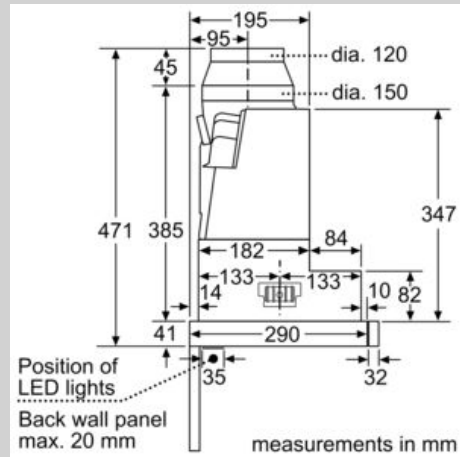

#### Technical Data

Typology : Pull-out  
Approval certificates : CE, VDE  
Length of electrical supply cord : 175 cm  
Required niche size for installation (HxWxD) : 385mm x 524.0mm x 290mm mm  
Minimum distance above an electric hob : 430 mm  
Minimum distance above a gas hob : 650 mm  
Net weight : 15.1 kg  
Type of control : Electronic  
Number of speed settings : 3-stage + 2 intensive  
Maximum output air extraction : 395 m<sup>3</sup>/h  
Boost position output recirculating : 628 m<sup>3</sup>/h  
Maximum output recirculating air : 358 m<sup>3</sup>/h  
Boost position air extraction : 708 m<sup>3</sup>/h  
Number of lights (Stck) : 2  
Noise level : 56 dB(A) re 1 pW  
Diameter of air outlet : 120 / 150 mm  
Grease filter material : Washable stainless steel  
EAN code : 4242004204220  
Connection rating : 146 W  
Fuse protection : 10 A  
Voltage : 220-240 V  
Frequency : 60; 50 Hz  
Plug type : GB plug  
Installation type : Built-in

### Design

- Telescopic hood
- Installation: Cupboard 60 or 90 cm
- Installation system: Telescopic comfort installat.
- Stainless steel
- Touch control
- Electronic controls

## Dimensioned drawings

N 90, Telescopic cooker hood, 90 cm, Stainless steel  
D49PU54X0B

## Dimensioned drawings