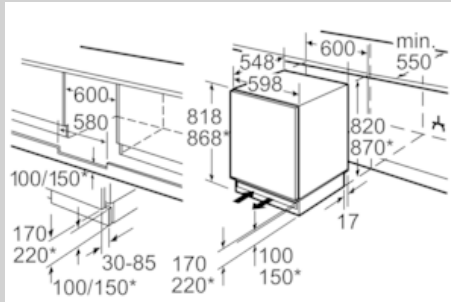

Design features

- Removable magnetic door seals - easy to clean

Key features - Fridge section

- 3 safety glass shelves in fridge compartment of which 2 are height adjustable
- 2 vegetable/salad containers
- 1 removable door storage compartments.
- Full width pull out drawer
- Bright interior LED fridge light
- Right hinged door, reversible
- Ventilation through plinth
- Mechanical control
- Dimensions: 82 cm H x 59.8 cm W x 54.8 cm D
- Niche Dimensions: 82 cm H x 60 cm W x 55 cm D
- Climate class SN-ST (suitable for ambient temperatures between 10 to 38°C)
- Connection value 90 W
- 220 - 240 V

Functions

- Easy clean interior

N 50, Built-under fridge, 82 x 60 cm
K4316X7GB

Dimensioned drawings

* variable base/substructure height

Space for electrical connection next to the appliance on the left or right-hand side. Ventilation space in the base.

measurements in mm