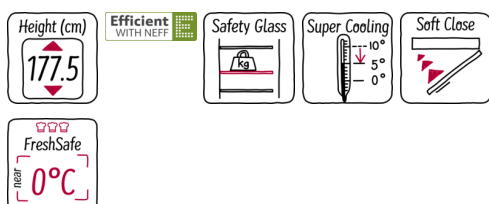

N 90, Built-in fridge, 177.5 x 56 cm
K8315X0

COOKING PASSION SINCE 1877

A++

Features

Technical Data

Construction type : Built-in
Door panel options : Not possible
Height (mm) : 1772
Width of the product (mm) : 556
Depth of the product : 545
Required niche size for installation (HxWxD) : 1775.0 x 560 x 550
Net weight (kg) : 81.637
Connection rating (W) : 120
Current (A) : 10
Door hinge : Right reversible
Voltage (V) : 220-240
Frequency (Hz) : 50
Approval certificates : CE, VDE
Length of electrical supply cord (cm) : 230
Number of compressors : 1
Number of independent cooling systems : 2
Interior ventilator : No
Reversible Door Hinge : Yes
Number of Adjustable Shelves in fridge compartment (Stck) : 3
Shelves for Bottles : Yes
EAN code : 4242004124733
Brand : Neff
Product name / Commercial code : K8315X0
Product category : Refrigerator
Energy efficiency class (2010/30/EC) : A++
Energy consumption annual (kWh/annum) - NEW (2010/30/EC) : 133.00
Refrigerator Net capacity (l) - NEW (2010/30/EC) : 302
Freezer Net capacity (l) - NEW (2010/30/EC) : 0
Frost free system : No
Freezing capacity (kg/24h) - NEW (2010/30/EC) : 0
Noise level (dB(A) re 1 pW) : 39
Climate class : SN-T
Installation type : Full-integrated

4 242004 124733

N 90, Built-in fridge, 177.5 x 56 cm

K8315X0

Features

Performance and Consumption

- Energy efficiency class: A++
- Annual energy consumption 133 kWh (per year).

Performance and Consumption

- Total net capacity: 302 litres
- Net fridge capacity: 302 litres
- Net freezer capacity: 0 litres
- Noise level dB(A) re 1 pW: 39

Functions

- acoustical door open warning signal

Dimension and installation

- Connection value 120 W
- Dimensions: 177.2 cm H x 55.6 cm W x 54.5 cm D
- Niche Dimensions: 177.5 cm H x 56 cm W x 55 cm D
- Climate class SN-T (suitable for ambient temperatures between 10 to 43°C)