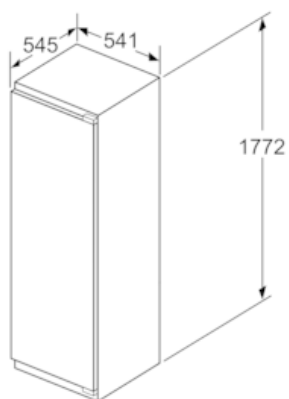

### Dimension and installation

- Easy Installation
- Connection value 90 W
- Dimensions: 177.2 cm H x 54.1 cm W x 54.5 cm D
- Niche Dimensions: 177.5 cm H x 56 cm W x 55 cm D
- Climate class SN-ST (suitable for ambient temperatures between 10 to 38°C)
- Based on the results of the standard 24-hour test. Actual consumption depends on usage/position of the appliance.

N 50, Built-in fridge with freezer section, 177.5 x 56  
cm  
KI2822S30G

Dimensioned drawings

measurements in mm