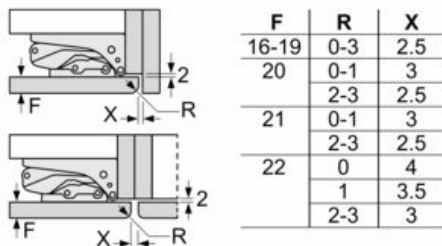

Functions

- SuperFreeze function with automatic deactivation
- Acoustic door open warning indicator

Dimension and installation

- Connection value 90 W
- Dimensions: 177.2 cm H x 54.1 cm W x 54.5 cm D
- Niche Dimensions: 177.5 cm H x 56 cm W x 55 cm D
- Based on the results of the standard 24-hour test. Actual consumption depends on usage/position of the appliance.

N 50, Built-in fridge-freezer with freezer at bottom,
 177.2 x 54.1 cm, flat hinge
 KI7862F30G

Dimensioned drawings

measurements in mm
 Recommended gap dimensions for flat hinges

The gap dimensions recommended in the table must be adhered to in order to ensure that appliance doors do not collide with anything when they are opened, and to avoid causing damage to kitchen units.