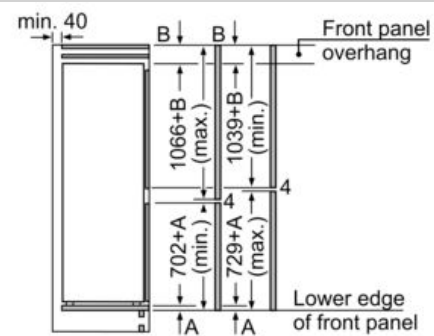

Functions

- SuperFreeze function with automatic deactivation
- Acoustic door open warning indicator

Dimension and installation

- Connection value 90 W
- Dimensions: 177.2 cm H x 54.1 cm W x 54.5 cm D
- Niche Dimensions: 177.5 cm H x 56 cm W x 55 cm D
- Based on the results of the standard 24-hour test. Actual consumption depends on usage/position of the appliance.

N 50, Built-in fridge-freezer with freezer at bottom,
 177.2 x 54.1 cm, flat hinge
 KI7862F30G

Dimensioned drawings

measurements in mm
 Recommended gap dimensions for flat hinges

The gap dimensions recommended in the table must be adhered to in order to ensure that appliance doors do not collide with anything when they are opened, and to avoid causing damage to kitchen units.

The specified unit door dimensions are valid for a door gap of 4 mm.
 measurements in mm