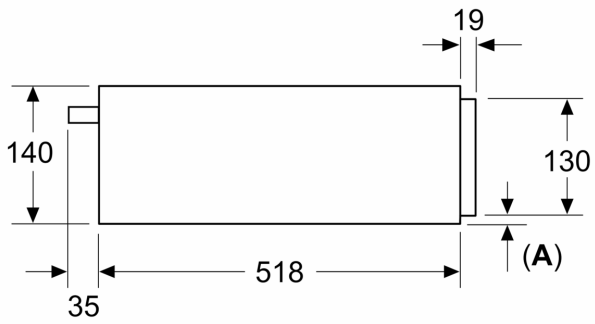

N 70, BUILT-IN WARMING DRAWER, 60 X 14 CM,
STAINLESS STEEL
N24HA11N1B

Measurements in mm