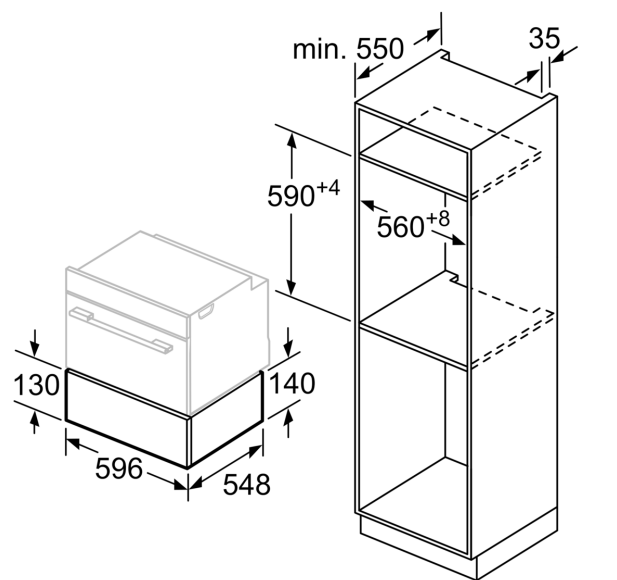

Features

Technical Data

Built-in / Free-standing:	Built-in
Maximum number of plates:	12
Maximum number of espresso cups:	64
Dimensions:	140 x 594 x 518 mm
Dimensions of the packed product (HxWxD): .	250 x 660 x 700 mm
Min. required niche size for installation (HxWxD): .	140 x 560 x 550 mm
EAN code:	4242004266921
Fuse protection:	10 A
Voltage:	220-240 V
Frequency:	50-60 Hz
Plug type:	GB plug

Performance/technical information

- Nominal voltage: 220 - 240 V
- Total connected load electric: 0.82 KW
- Cavity volume: 20 l
- Loading up to 25 kg
- Appliance dimension (hxwxd): 140 mm x 594 mm x 518 mm
- Niche dimension (hxwxd): 140 mm x 560 mm - 568 mm x 550 mm
- In case of installation under the worktop, installation accessory spare part no. 9001698838 is needed.
- Please refer to the dimensions provided in the installation manual

N 70, BUILT-IN WARMING DRAWER, 60 X 14 CM,
STAINLESS STEEL
N24HA11N1B

Dimensioned drawings

Measurements in mm

A: 7.5 mm

Compact ovens with appliance height of 455 mm can be installed above the warming drawer without an intermediate floor

measurements in mm