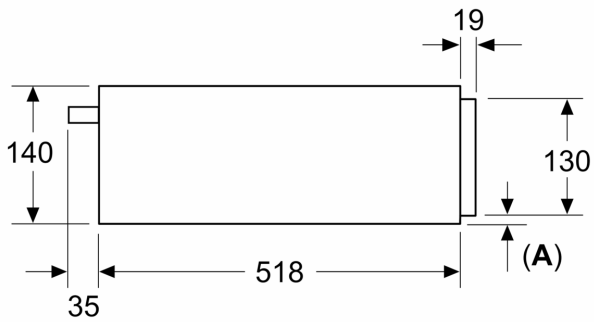

N 70, BUILT-IN WARMING DRAWER, 60 X 14 CM,
STAINLESS STEEL
N24HA11N1B

Dimensioned drawings

Measurements in mm