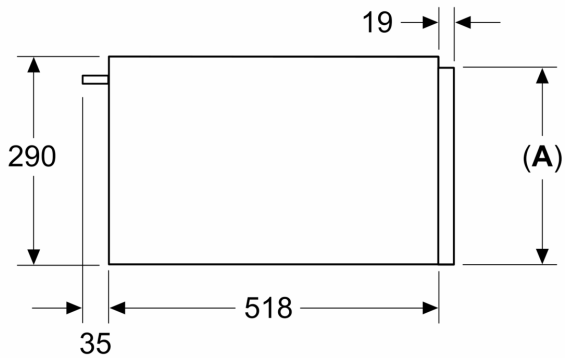

N 70, BUILT-IN WARMING DRAWER, 60 X 29 CM,
GRAPHITE-GREY
N34HA11G1B

Dimensioned drawings

Measurements in mm