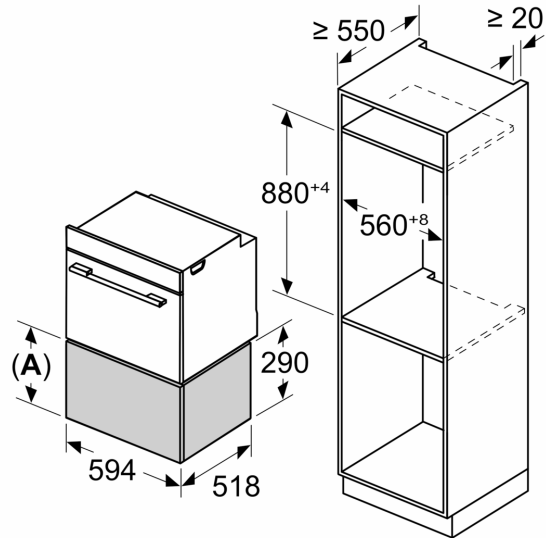

Features

Technical Data

Built-in / Free-standing: Built-in
 Maximum number of plates:40
 Maximum number of espresso cups: 192
 Dimensions: 290 x 594 x 518 mm
 Dimensions of the packed product (HxWxD): . 400 x 650 x 660 mm
 Min. required niche size for installation (HxWxD): .290 x 560 x 550 mm
 EAN code:4242004265733
 Fuse protection:10 A
 Voltage:220-240 V
 Frequency:50 Hz
 Plug type: Gardy plug w/ earthing

Performance/technical information

- Nominal voltage: 220 - 240 V
- Total connected load electric: 0.82 KW
- Cavity volume: 54 l
- Loading up to 25 kg
- Appliance dimension (hxwxd): 290 mm x 594 mm x 518 mm
- Niche dimension (hxwxd): 290 mm x 560 mm - 568 mm x 550 mm
- In case of installation under the worktop, installation accessory spare part no. 9001698838 is needed.
- Please refer to the dimensions provided in the installation manual

N 70, BUILT-IN WARMING DRAWER, 60 X 29 CM,
GRAPHITE-GREY
N34HA11G1B

Dimensioned drawings

Measurements in mm

A: 287.5 mm
Ovens with appliance height of 595 mm can be installed above the warming drawer without an intermediate floor

Measurements in mm

A: 287.5 mm