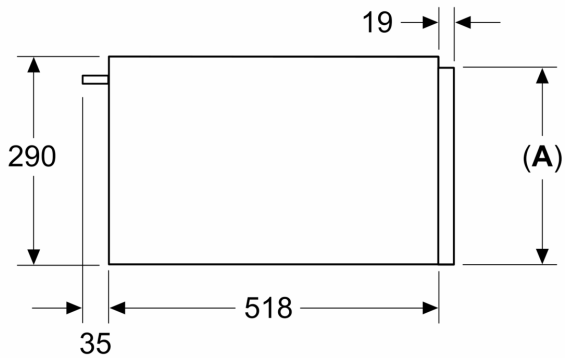

N 70, BUILT-IN WARMING DRAWER, 60 X 29 CM,
STAINLESS STEEL
N34HA11N1B

Dimensioned drawings

Measurements in mm