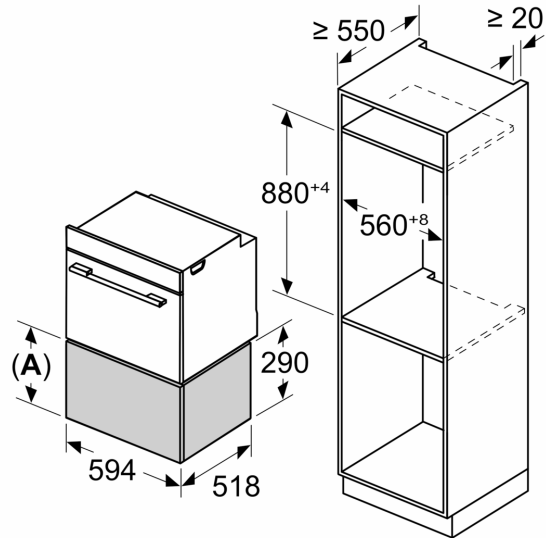

Features

Technical Data

Built-in / Free-standing: .....	Built-in
Maximum number of plates: .....	40
Maximum number of espresso cups: .....	192
Dimensions: .....	290 x 594 x 518 mm
Dimensions of the packed product (HxWxD): .	400 x 650 x 690 mm
Min. required niche size for installation (HxWxD): .	290 x 560 x 550 mm
EAN code: .....	4242004266952
Fuse protection: .....	10 A
Voltage: .....	220-240 V
Frequency: .....	50 Hz
Plug type: .....	Gardy plug w/ earthing

#### Performance/technical information

- Nominal voltage: 220 - 240 V
- Total connected load electric: 0.82 KW
- Cavity volume: 54 l
- Loading up to 25 kg
- Appliance dimension (hxwxd): 290 mm x 594 mm x 518 mm
- Niche dimension (hxwxd): 290 mm x 560 mm - 568 mm x 550 mm
- In case of installation under the worktop, installation accessory spare part no. 9001698838 is needed.
- Please refer to the dimensions provided in the installation manual

N 70, BUILT-IN WARMING DRAWER, 60 X 29 CM,  
 STAINLESS STEEL  
 N34HA11N1B

Dimensioned drawings

Measurements in mm

**A: 287.5 mm**  
 Ovens with appliance height of 595 mm can be installed above the warming drawer without an intermediate floor

Measurements in mm

**A: 287.5 mm**