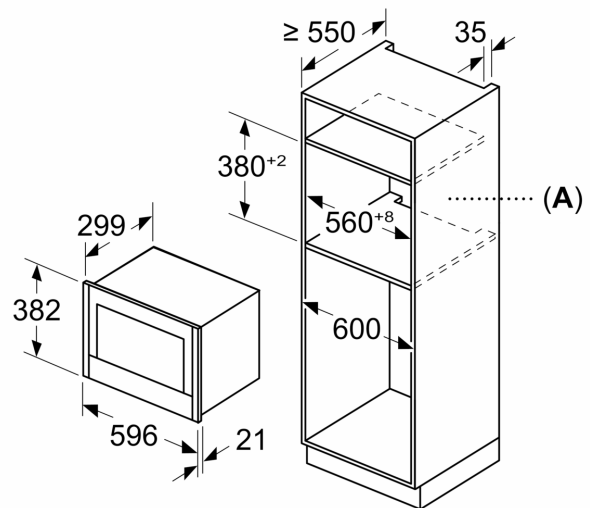

Features

Technical Data

Type of micro-wave oven:	MW only
Type of control:	Electronic
Dimensions:	382 x 596 x 318 mm
Cavity dimensions:	220 x 350 x 270 mm
Length electrical supply cord:	175.0 cm
Net weight:	17.0 kg
Gross weight:	18.9 kg
EAN code:	4242004266723
Maximum micro-wave power:	900 W
Connection Rating:	1220 W
Fuse protection:	10 A
Voltage:	220-240 V
Frequency:	50; 60 Hz
Plug type:	GB plug

Cleaning

- EasyClean

Performance/technical information

- Nominal voltage: 220 - 240 V
- Total connected load electric: 1.22 KW
- Cavity volume: 21 l
- Appliance dimension (hxwx): 382 mm x 596 mm x 318 mm
- Niche dimension (hxwx): 362 mm - 382 mm x 560 mm - 568 mm x 300 mm
- Frameless installation recommended for wall units, but also suitable for tall housing
- Please refer to the dimensions provided in the installation manual

N 70, BUILT-IN MICROWAVE OVEN,
GRAPHITE-GREY
NL4WR21G1B

Dimensioned drawings

Measurements in mm

A: Back wall open

Measurements in mm

A: Back wall open

measurements in mm

A: Overhang at top:
Recess 362: 6 mm
Recess 365: 3 mm
B: Overhang at bottom: 14 mm