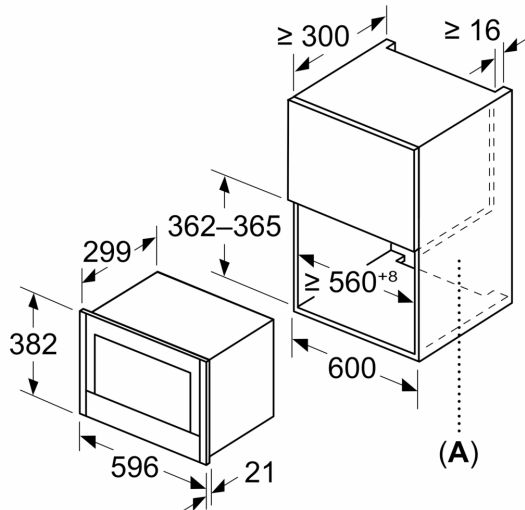

Features

Technical Data

Type of micro-wave oven:	MW only
Type of control:	Electronic
Dimensions:	382 x 596 x 318 mm
Cavity dimensions:	220 x 350 x 270 mm
Length electrical supply cord:	175.0 cm
Net weight:	17.0 kg
Gross weight:	18.9 kg
EAN code:	4242004266723
Maximum micro-wave power:	900 W
Connection Rating:	1220 W
Fuse protection:	10 A
Voltage:	220-240 V
Frequency:	50; 60 Hz
Plug type:	GB plug

Cleaning

- EasyClean

Performance/technical information

- Nominal voltage: 220 - 240 V
- Total connected load electric: 1.22 KW
- Cavity volume: 21 l
- Appliance dimension (hxwx): 382 mm x 596 mm x 318 mm
- Niche dimension (hxwx): 362 mm - 382 mm x 560 mm - 568 mm x 300 mm
- Frameless installation recommended for wall units, but also suitable for tall housing
- Please refer to the dimensions provided in the installation manual

N 70, BUILT-IN MICROWAVE OVEN,
GRAPHITE-GREY
NL4WR21G1B

Dimensioned drawings

Measurements in mm

A: Back wall open

Measurements in mm

A: Back wall open

measurements in mm

A: Overhang at top:
Recess 362: 6 mm
Recess 365: 3 mm
B: Overhang at bottom: 14 mm