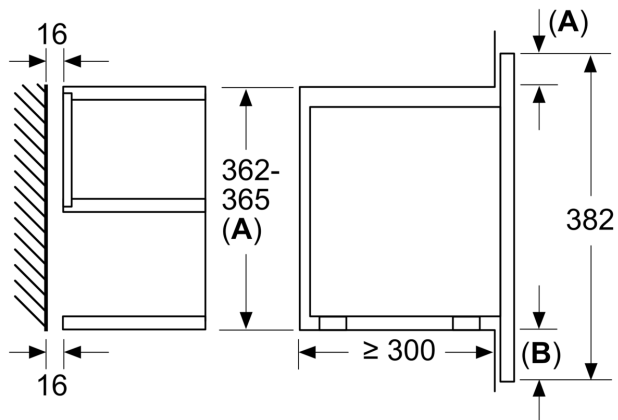

Features

Technical Data

Type of micro-wave oven:	MW only
Type of control:	Electronic
Dimensions:	382 x 596 x 318 mm
Cavity dimensions:	220 x 350 x 270 mm
Length electrical supply cord:	175.0 cm
Net weight:	17.0 kg
Gross weight:	18.9 kg
EAN code:	4242004266723
Maximum micro-wave power:	900 W
Connection Rating:	1220 W
Fuse protection:	10 A
Voltage:	220-240 V
Frequency:	50; 60 Hz
Plug type:	GB plug

Cleaning

- EasyClean

Performance/technical information

- Nominal voltage: 220 - 240 V
- Total connected load electric: 1.22 KW
- Cavity volume: 21 l
- Appliance dimension (hxwx): 382 mm x 596 mm x 318 mm
- Niche dimension (hxwx): 362 mm - 382 mm x 560 mm - 568 mm x 300 mm
- Frameless installation recommended for wall units, but also suitable for tall housing
- Please refer to the dimensions provided in the installation manual

N 70, BUILT-IN MICROWAVE OVEN,
GRAPHITE-GREY
NL4WR21G1B

Dimensioned drawings

Measurements in mm

A: Back wall open

Measurements in mm

A: Back wall open

measurements in mm

A: Overhang at top:
Recess 362: 6 mm
Recess 365: 3 mm
B: Overhang at bottom: 14 mm