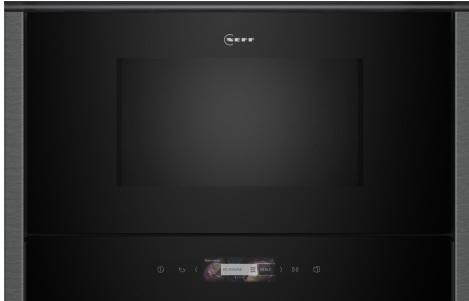

N 70, BUILT-IN MICROWAVE OVEN,
GRAPHITE-GREY
NL4WR21G1B

Built-in microwave for upper cabinets

- ✓ 3.7-inch Full Touch TFT Display: intuitive navigation for easy use and complete control.
- ✓ Automatic Meal Settings: preselected programmes to cook a wide variety of dishes with ease.
- ✓ Microwave - high wattage and low effort for quick meals
- ✓ Inverter Technology: gradual, even heating for your meals.
- ✓ Easy Clean – easy cleaning within a couple of minutes

Features

Technical Data

Type of micro-wave oven:	MW only
Type of control:	Electronic
Dimensions:	382 x 596 x 318 mm
Cavity dimensions:	220 x 350 x 270 mm
Length electrical supply cord:	175.0 cm
Net weight:	17.0 kg
Gross weight:	18.9 kg
EAN code:	4242004266723
Maximum micro-wave power:	900 W
Connection Rating:	1220 W
Fuse protection:	10 A
Voltage:	220-240 V
Frequency:	50; 60 Hz
Plug type:	GB plug

N 70, BUILT-IN MICROWAVE OVEN,
GRAPHITE-GREY
NL4WR21G1B

Features

- Intelligent microwave inverter technology: For optimised results maximum output power will be regulated to 600 W when used in longer operation for gentler cooking.

Design

- Graphite-Grey Edition
- Touch control
- Touch key operation
- stainless steel, Ceramic glass base cavity with Ceramic glass base, stainless steel

Features

- User-friendly electronics: extremely
- easy and comfortable operation
- Start button
- Door contact switch