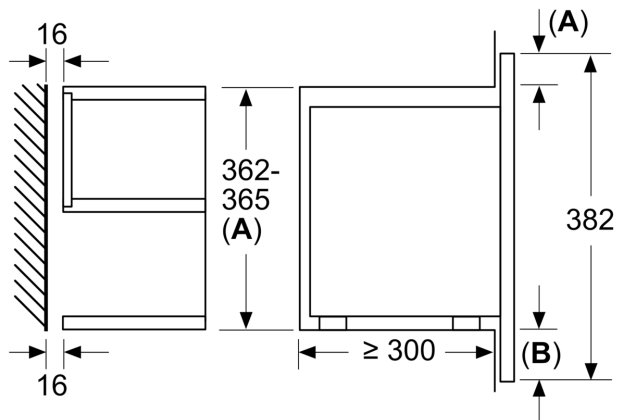

Cleaning

- EasyClean
- Grill with selfclean coating

Accessories

- 1 x Glass tray, 1 x grid

Performance/technical information

- Total connected load electric: 1.99 KW
- Nominal voltage: 220 - 240 V
- Cavity volume: 21 l
- Appliance dimension (hxwxh): 382 mm x 596 mm x 318 mm
- Niche dimension (hxwxh): 362 mm - 382 mm x 560 mm - 568 mm x 300 mm
- Frameless installation recommended for wall units, but also suitable for tall housing
- Please refer to the dimensions provided in the installation manual

N 70, BUILT-IN MICROWAVE OVEN,
GRAPHITE-GREY
NR4GR31G1B

Dimensioned drawings

Measurements in mm

A: Back wall open

Measurements in mm

A: Back wall open

measurements in mm

A: Overhang at top:
Recess 362: 6 mm
Recess 365: 3 mm
B: Overhang at bottom: 14 mm