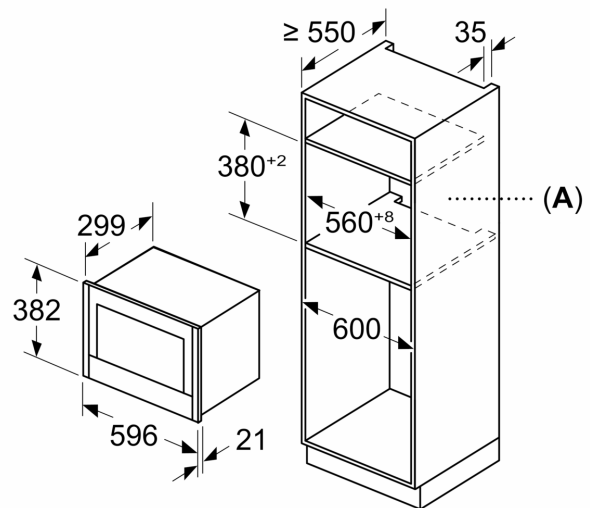

Features

Technical Data

Type of micro-wave oven:	MW only
Type of control:	Electronic
Dimensions:	382 x 596 x 318 mm
Cavity dimensions:	220 x 350 x 270 mm
Length electrical supply cord:	175.0 cm
Net weight:	17.0 kg
Gross weight:	18.9 kg
EAN code:	4242004265535
Maximum micro-wave power:	900 W
Connection Rating:	1220 W
Fuse protection:	10 A
Voltage:	220-240 V
Frequency:	50; 60 Hz
Plug type:	GB plug

Cleaning

- EasyClean

Performance/technical information

- Nominal voltage: 220 - 240 V
- Total connected load electric: 1.22 KW
- Cavity volume: 21 l
- Appliance dimension (hxwx): 382 mm x 596 mm x 318 mm
- Niche dimension (hxwx): 362 mm - 382 mm x 560 mm - 568 mm x 300 mm
- Frameless installation recommended for wall units, but also suitable for tall housing
- Please refer to the dimensions provided in the installation manual

N 70, BUILT-IN MICROWAVE OVEN,
GRAPHITE-GREY
NR4WR21G1B

Dimensioned drawings

Measurements in mm

A: Back wall open

Measurements in mm

A: Back wall open

measurements in mm

A: Overhang at top:
Recess 362: 6 mm
Recess 365: 3 mm
B: Overhang at bottom: 14 mm