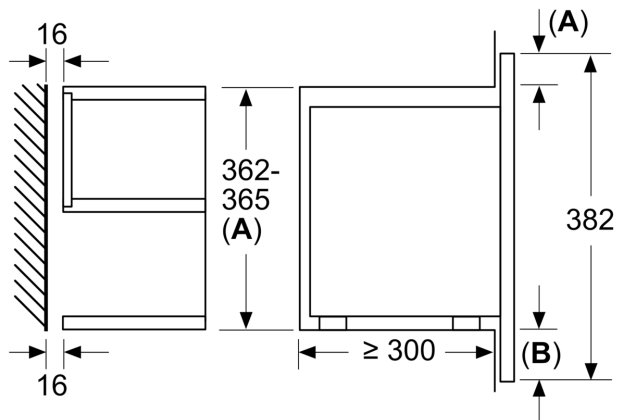

Features

Technical Data

Type of micro-wave oven:	MW only
Type of control:	Electronic
Dimensions:	382 x 596 x 318 mm
Cavity dimensions:	220 x 350 x 270 mm
Length electrical supply cord:	175.0 cm
Net weight:	17.0 kg
Gross weight:	18.9 kg
EAN code:	4242004265535
Maximum micro-wave power:	900 W
Connection Rating:	1220 W
Fuse protection:	10 A
Voltage:	220-240 V
Frequency:	50; 60 Hz
Plug type:	GB plug

Cleaning

- EasyClean

Performance/technical information

- Nominal voltage: 220 - 240 V
- Total connected load electric: 1.22 KW
- Cavity volume: 21 l
- Appliance dimension (hxwx): 382 mm x 596 mm x 318 mm
- Niche dimension (hxwx): 362 mm - 382 mm x 560 mm - 568 mm x 300 mm
- Frameless installation recommended for wall units, but also suitable for tall housing
- Please refer to the dimensions provided in the installation manual

N 70, BUILT-IN MICROWAVE OVEN,
GRAPHITE-GREY
NR4WR21G1B

Dimensioned drawings

Measurements in mm

A: Back wall open

Measurements in mm

A: Back wall open

measurements in mm

A: Overhang at top:
Recess 362: 6 mm
Recess 365: 3 mm
B: Overhang at bottom: 14 mm