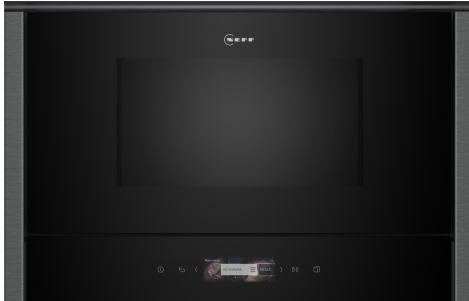

N 70, BUILT-IN MICROWAVE OVEN,
GRAPHITE-GREY
NR4WR21G1B

Built-in microwave for upper cabinets

- ✓ 3.7-inch Full Touch TFT Display: intuitive navigation for easy use and complete control.
- ✓ Automatic Meal Settings: preselected programmes to cook a wide variety of dishes with ease.
- ✓ Microwave - high wattage and low effort for quick meals
- ✓ Inverter Technology: gradual, even heating for your meals.
- ✓ Easy Clean – easy cleaning within a couple of minutes

Features

Technical Data

Type of micro-wave oven:	MW only
Type of control:	Electronic
Dimensions:	382 x 596 x 318 mm
Cavity dimensions:	220 x 350 x 270 mm
Length electrical supply cord:	175.0 cm
Net weight:	17.0 kg
Gross weight:	18.9 kg
EAN code:	4242004265535
Maximum micro-wave power:	900 W
Connection Rating:	1220 W
Fuse protection:	10 A
Voltage:	220-240 V
Frequency:	50; 60 Hz
Plug type:	GB plug

N 70, BUILT-IN MICROWAVE OVEN,
GRAPHITE-GREY
NR4WR21G1B

Features

- Intelligent microwave inverter technology: For optimised results maximum output power will be regulated to 600 W when used in longer operation for gentler cooking.

Design

- Graphite-Grey Edition
- Touch control
- Touch key operation
- stainless steel, Ceramic glass base cavity with Ceramic glass base, stainless steel

Features

- User-friendly electronics: extremely
- easy and comfortable operation
- Start button
- Door contact switch