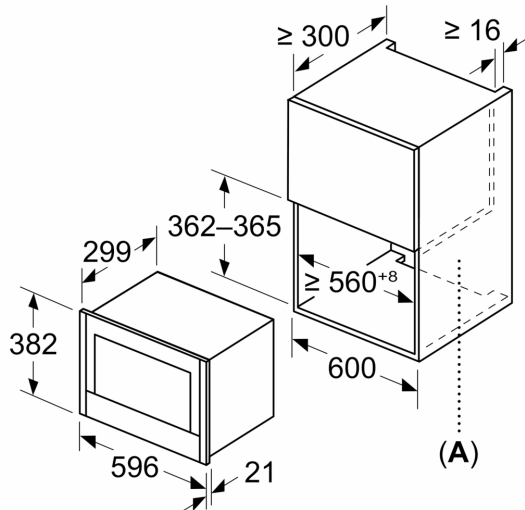

Features

Technical Data

Type of micro-wave oven:	MW only
Type of control:	Electronic
Dimensions:	382 x 596 x 318 mm
Cavity dimensions:	220 x 350 x 270 mm
Length electrical supply cord:	175.0 cm
Net weight:	17.0 kg
Gross weight:	18.9 kg
EAN code:	4242004265535
Maximum micro-wave power:	900 W
Connection Rating:	1220 W
Fuse protection:	10 A
Voltage:	220-240 V
Frequency:	50; 60 Hz
Plug type:	GB plug

Cleaning

- EasyClean

Performance/technical information

- Nominal voltage: 220 - 240 V
- Total connected load electric: 1.22 KW
- Cavity volume: 21 l
- Appliance dimension (hxwx): 382 mm x 596 mm x 318 mm
- Niche dimension (hxwx): 362 mm - 382 mm x 560 mm - 568 mm x 300 mm
- Frameless installation recommended for wall units, but also suitable for tall housing
- Please refer to the dimensions provided in the installation manual

N 70, BUILT-IN MICROWAVE OVEN,
GRAPHITE-GREY
NR4WR21G1B

Dimensioned drawings

Measurements in mm

A: Back wall open

Measurements in mm

A: Back wall open

measurements in mm

A: Overhang at top:
Recess 362: 6 mm
Recess 365: 3 mm
B: Overhang at bottom: 14 mm