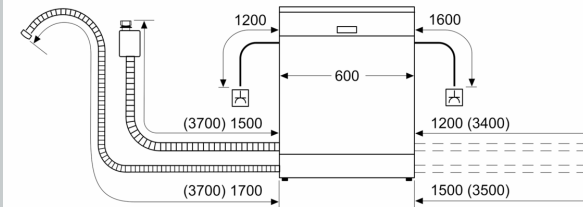

Features

Technical Data

Energy Efficiency Class: C
 Energy Consumption for 100 cycles Eco Programme: 75 kWh
 Maximum number of place settings: 14
 The water consumption of the eco programme in liters per cycle: 9.0 l
 Programme duration: 3:20 h
 Airborne acoustical noise emissions : 40 dB(A) re 1 pW
 Airborne acoustical noise emission class: B
 Built-in / Free-standing: Built-in
 Height of removable worktop: 0 mm
 Dimensions of the product (HxWxD): 815 x 598 x 550 mm
 Min. required niche size for installation (HxWxD): 815-875 x 600 x 550 mm
 Depth with open door 90 degree: 1150 mm
 Adjustable feet: Yes - all from front
 Maximum adjustability feet: 60 mm
 Adjustable plinth: Both horizontal and vertical
 Net weight: 35.7 kg
 Gross weight: 37.5 kg
 Connection Rating: 2400 W
 Fuse protection: 10 A
 Voltage: 220-240 V
 Frequency: 50; 60 Hz
 Length electrical supply cord: 175.0 cm
 Plug type: GB plug
 Length inlet hose: 165 cm
 Length outlet hose: 190 cm
 EAN code: 4242004282150
 Installation typology: Full-integrated

Design features

- Push button top controls
- Time Light - Light projection on the floor
- Time delay (3, 6 or 24 hours)
- Acoustic end of cycle indicator
- Aqua Stop: Neff's warranty in case of water damage – throughout the lifetime of the appliance.*
- Self-cleaning filter system with 3 piece corrugated filter
- steam protection plate
- Stainless steel interior
- Dimensions (HxWxD): 81.5 x 59.8 x 55cm

¹ Scale of Energy Efficiency Classes from A to G

² Energy consumption in kWh per 100 cycles (in programme Eco 50 °C)

³ Water consumption in litres per cycle (in programme Eco 50 °C)

⁴ Duration of programme Eco 50 °C

N 50, FULLY-INTEGRATED DISHWASHER, 60 CM
S155ECX07G

Dimensioned drawings

measurements in mm

⚡ socket
() values with extension kit

measurements in mm