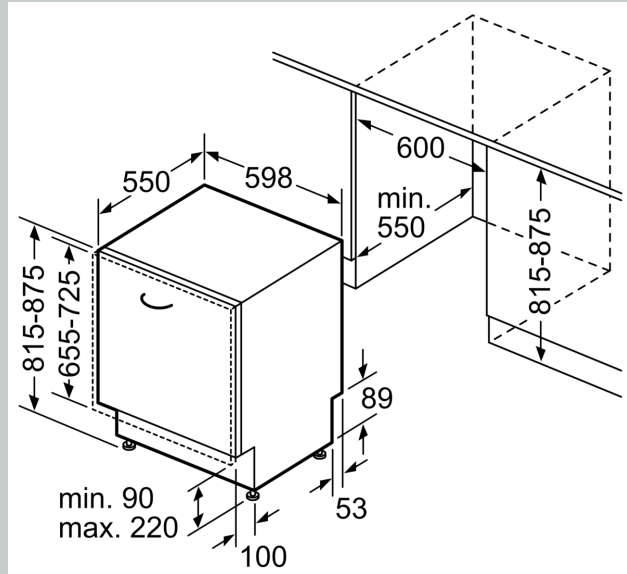

Features

Technical Data

Energy Efficiency Class: C
 Energy Consumption for 100 cycles Eco Programme: 75 kWh
 Maximum number of place settings: 14
 The water consumption of the eco programme in liters per cycle: 9.0 l
 Programme duration: 3:20 h
 Airborne acoustical noise emissions : 40 dB(A) re 1 pW
 Airborne acoustical noise emission class: B
 Built-in / Free-standing: Built-in
 Height of removable worktop: 0 mm
 Dimensions of the product (HxWxD): 815 x 598 x 550 mm
 Min. required niche size for installation (HxWxD): 815-875 x 600 x 550 mm
 Depth with open door 90 degree: 1150 mm
 Adjustable feet: Yes - all from front
 Maximum adjustability feet: 60 mm
 Adjustable plinth: Both horizontal and vertical
 Net weight: 35.7 kg
 Gross weight: 37.5 kg
 Connection Rating: 2400 W
 Fuse protection: 10 A
 Voltage: 220-240 V
 Frequency: 50; 60 Hz
 Length electrical supply cord: 175.0 cm
 Plug type: GB plug
 Length inlet hose: 165 cm
 Length outlet hose: 190 cm
 EAN code: 4242004282150
 Installation typology: Full-integrated

Design features

- Push button top controls
- Time Light - Light projection on the floor
- Time delay (3, 6 or 24 hours)
- Acoustic end of cycle indicator
- Aqua Stop: Neff's warranty in case of water damage – throughout the lifetime of the appliance.*
- Self-cleaning filter system with 3 piece corrugated filter
- steam protection plate
- Stainless steel interior
- Dimensions (HxWxD): 81.5 x 59.8 x 55cm

N 50, FULLY-INTEGRATED DISHWASHER, 60 CM
S155ECX07G

Dimensioned drawings

measurements in mm

⚡ socket
() values with extension kit

measurements in mm