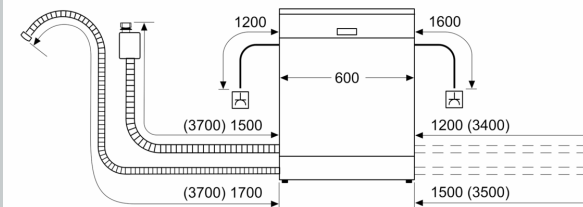

Features

Technical Data

Energy Efficiency Class: C
 Energy Consumption for 100 cycles Eco Programme: 74 kWh
 Maximum number of place settings: 13
 The water consumption of the eco programme in liters per cycle:
 7.7 l
 Programme duration: 3:45 h
 Airborne acoustical noise emissions : 44 dB(A) re 1 pW
 Airborne acoustical noise emission class: B
 Built-in / Free-standing: Built-in
 Height of removable worktop: 0 mm
 Dimensions of the product (HxWxD): 815 x 598 x 550 mm
 Min. required niche size for installation (HxWxD): 815-875 x 600 x 550 mm
 Depth with open door 90 degree: 1150 mm
 Adjustable feet: Yes - all from front
 Maximum adjustability feet: 60 mm
 Adjustable plinth: Both horizontal and vertical
 Net weight: 43.2 kg
 Gross weight: 45.0 kg
 Connection Rating: 2400 W
 Fuse protection: 10 A
 Voltage: 220-240 V
 Frequency: 50; 60 Hz
 Length electrical supply cord: 175.0 cm
 Plug type: GB plug
 Length inlet hose: 165 cm
 Length outlet hose: 190 cm
 EAN code: 4242004257349
 Installation typology: Full-integrated

- Large item spray head, steam protection plate
- Stainless steel interior
- Dimensions (HxWxD): 81.5 x 59.8 x 55cm

¹ Scale of Energy Efficiency Classes from A to G

² Energy consumption in kWh per 100 cycles (in programme Eco 50 °C)

³ Water consumption in litres per cycle (in programme Eco 50 °C)

⁴ Duration of programme Eco 50 °C

N 70, FULLY-INTEGRATED DISHWASHER, 60 CM
S187ZCX43G

Dimensioned drawings

measurements in mm

⌚ socket
() values with extension kit