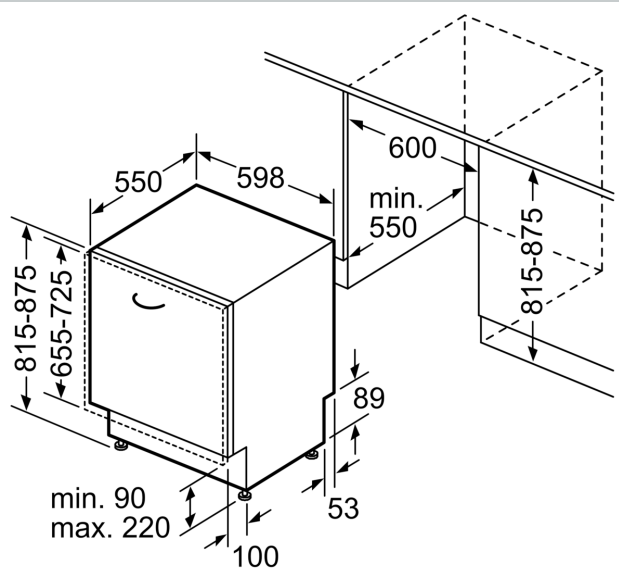

Features

Technical Data

Energy Efficiency Class: C
 Energy Consumption for 100 cycles Eco Programme: 74 kWh
 Maximum number of place settings: 13
 The water consumption of the eco programme in liters per cycle:
 7.7 l
 Programme duration: 3:45 h
 Airborne acoustical noise emissions : 44 dB(A) re 1 pW
 Airborne acoustical noise emission class: B
 Built-in / Free-standing: Built-in
 Height of removable worktop: 0 mm
 Dimensions of the product (HxWxD): 815 x 598 x 550 mm
 Min. required niche size for installation (HxWxD): 815-875 x 600 x 550 mm
 Depth with open door 90 degree: 1150 mm
 Adjustable feet: Yes - all from front
 Maximum adjustability feet: 60 mm
 Adjustable plinth: Both horizontal and vertical
 Net weight: 43.2 kg
 Gross weight: 45.0 kg
 Connection Rating: 2400 W
 Fuse protection: 10 A
 Voltage: 220-240 V
 Frequency: 50; 60 Hz
 Length electrical supply cord: 175.0 cm
 Plug type: GB plug
 Length inlet hose: 165 cm
 Length outlet hose: 190 cm
 EAN code: 4242004257349
 Installation typology: Full-integrated

- Large item spray head, steam protection plate
- Stainless steel interior
- Dimensions (HxWxD): 81.5 x 59.8 x 55cm

¹ Scale of Energy Efficiency Classes from A to G

² Energy consumption in kWh per 100 cycles (in programme Eco 50 °C)

³ Water consumption in litres per cycle (in programme Eco 50 °C)

⁴ Duration of programme Eco 50 °C

N 70, FULLY-INTEGRATED DISHWASHER, 60 CM
S187ZCX43G

Dimensioned drawings

measurements in mm

⌚ socket
() values with extension kit

measurements in mm