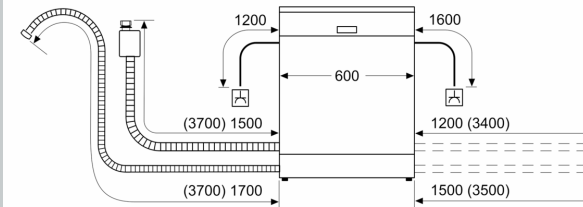

- Childlock - when activated double push to open
- Aqua Stop: Neff's warranty in case of water damage – throughout the lifetime of the appliance.*
- Self-cleaning filter system with 3 piece corrugated filter
- steam protection plate
- Stainless steel interior
- Dimensions (HxWxD): 81.5 x 59.8 x 55cm

¹ Scale of Energy Efficiency Classes from A to G

² Energy consumption in kWh per 100 cycles (in programme Eco 50 °C)

³ Water consumption in litres per cycle (in programme Eco 50 °C)

⁴ Duration of programme Eco 50 °C

N 90, FULLY-INTEGRATED DISHWASHER, 60 CM
S189YCX02E

Dimensioned drawings

measurements in mm

△ socket
() values with extension kit

measurements in mm