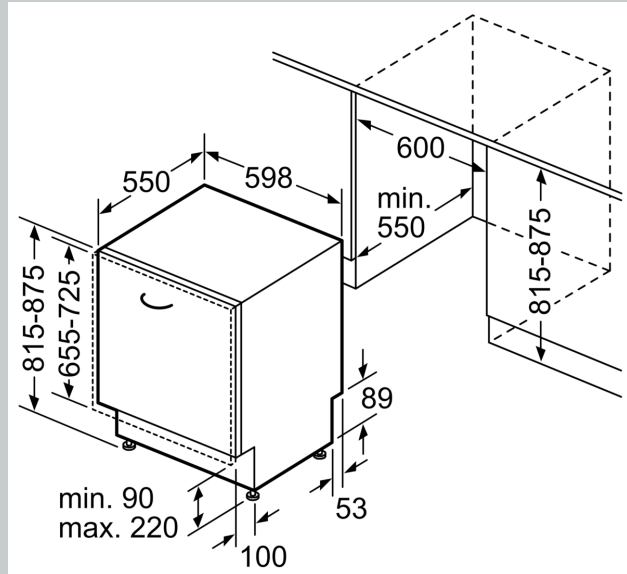

Features

Technical Data

Energy Efficiency Class: B
 Energy Consumption for 100 cycles Eco Programme: 65 kWh
 Maximum number of place settings: 14
 The water consumption of the eco programme in liters per cycle: 9.5 l
 Programme duration: 3:55 h
 Airborne acoustical noise emissions : 43 dB(A) re 1 pW
 Airborne acoustical noise emission class: B
 Built-in / Free-standing: Built-in
 Height of removable worktop: 0 mm
 Dimensions of the product (HxWxD): 815 x 598 x 550 mm
 Min. required niche size for installation (HxWxD): 815-875 x 600 x 550 mm
 Depth with open door 90 degree: 1150 mm
 Adjustable feet: Yes - all from front
 Maximum adjustability feet: 60 mm
 Adjustable plinth: Both horizontal and vertical
 Net weight: 44.2 kg
 Gross weight: 46.0 kg
 Connection Rating: 2400 W
 Fuse protection: 10 A
 Voltage: 220-240 V
 Frequency: 50; 60 Hz
 Length electrical supply cord: 175.0 cm
 Plug type: GARDY plug w/ earthing
 Length inlet hose: 165 cm
 Length outlet hose: 190 cm
 EAN code: 4242004261872
 Installation typology: Full-integrated

- Childlock - when activated double push to open
- Aqua Stop: Neff's warranty in case of water damage – throughout the lifetime of the appliance.*
- Self-cleaning filter system with 3 piece corrugated filter
- steam protection plate
- Stainless steel interior
- Dimensions (HxWxD): 81.5 x 59.8 x 55cm

N 90, FULLY-INTEGRATED DISHWASHER, 60 CM
S189YCX02E

Dimensioned drawings

measurements in mm

△ socket
() values with extension kit

measurements in mm