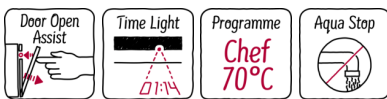

N 70, Fully-integrated dishwasher, 45 cm
S586T60D0G

The dishwasher with cutlery drawer that's extremely flexible to load and displays the time remaining.

- ✓ DoorOpen Assist - a light push opens the handle-less door
- ✓ TimeLight – the time remaining in the programme is projected onto the floor
- ✓ Chef 70° – the pro programme for getting stubborn dirt off pots and casserole dishes
- ✓ AquaStop for a lifetime guarantee against water damage
- ✓ Height Adjustable Top Basket: Three different height levels make loading easy and convenient