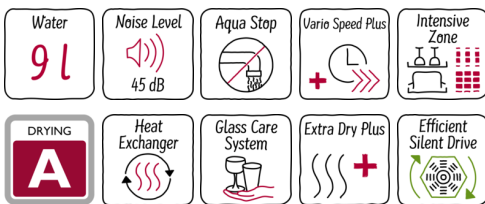

Features

Technical Data

Water consumption (l) : 9.0
Construction type : Built-in
Height of removable worktop (mm) : 0
Depth with open door 90 degree (mm) : 995
Adjustable feet : No
Adjustable plinth : No
Net weight (kg) : 26.881
Gross weight (kg) : 30.0
Connection rating (W) : 2400
Current (A) : 10
Voltage (V) : 220-240
Frequency (Hz) : 50; 60
Length of electrical supply cord (cm) : 175
Plug type : GARDY plug w/ earthing
Length inlet hose (cm) : 165
Length outlet hose (cm) : 215
EAN code : 4242004189862
Number of place settings : 8
Energy efficiency class (2010/30/EC) : A+
Energy consumption annual (kWh/annum) - NEW (2010/30/EC) : 205.00
Energy consumption (kWh) : 0.72
Power consumption in left-on mode (W) - NEW (2010/30/EC) : 0.10
Power consumption in off-mode (W) - NEW (2010/30/EC) : 0.10
Water consumption annual (l/annum) - NEW (2010/30/EC) : 2520
Drying performance : A
Reference programme : Eco
Total cycle time of reference programme (min) : 215
Noise level (dB(A) re 1 pW) : 45
Installation type : Built-in