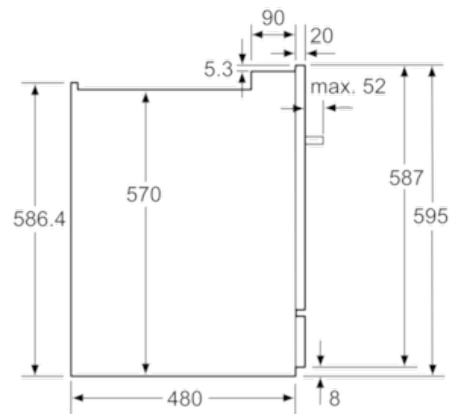

Design features

- Colour of indicators: red/white
- Stainless steel/Polinox interior
- Push buttons on front control panel
- LED salt refill indicator, LED rinse-aid refill indicator
- Alternating spray arms
- Regenerative electronics
- Self cleaning filter system with 3 piece corrugated filter
- Tamperproof controls
- Time delay (1-24 hours) with Remaining programme time indicator (minutes) on front display, water fault indicator
-
- Dimensions (HxWxD): 59.5 x 59.5 x 50cm
- Efficiency information relates to the Eco 50 programme. This programme is suitable for cleaning normally soiled tableware and is the most efficient programme in terms of combined energy and water consumption.

Built-in modular dishwasher, 60 cm, Stainless steel
S66M64M1EU

Dimensioned drawings

measurements in mm

measurements in mm

measurements in mm

Nominal lengths:	1.65 m	Extension:	2.20 m
AquaStop:	2.25 m	AquaStop:	2.20 m
Drain hose:	1.70 m	Drain hose:	2.00 m