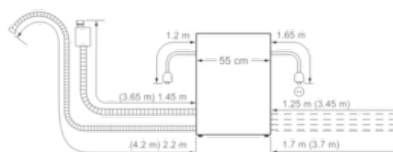

Design features

- Colour of indicators: red/white
- Stainless steel/Polinox interior
- Push buttons on front control panel
- LED salt refill indicator, LED rinse-aid refill indicator
- Alternating spray arms
- Regenerative electronics
- Self cleaning filter system with 3 piece corrugated filter
- Tamperproof controls
- Time delay (1-24 hours) with Remaining programme time indicator (minutes) on front display, water fault indicator
-
- Dimensions (HxWxD): 59.5 x 59.5 x 50cm
- Efficiency information relates to the Eco 50 programme. This programme is suitable for cleaning normally soiled tableware and is the most efficient programme in terms of combined energy and water consumption.

Built-in modular dishwasher, 60 cm, Stainless steel
S66M64M1EU

Dimensioned drawings

measurements in mm

measurements in mm

measurements in mm

Nominal lengths:	1.65 m	Extension:	2.20 m
AquaStop:	2.25 m	AquaStop:	2.20 m
Drain hose:	1.70 m	Drain hose:	2.00 m