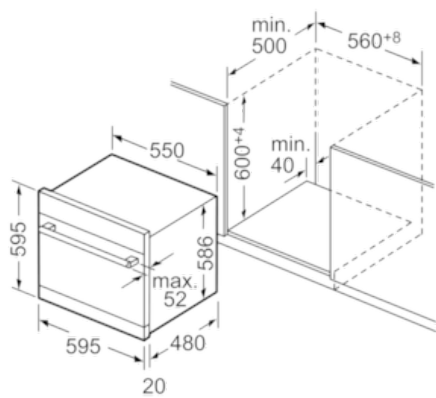

Design features

- Colour of indicators: red/white
- Stainless steel/Polinox interior
- Push buttons on front control panel
- LED salt refill indicator, LED rinse-aid refill indicator
- Alternating spray arms
- Regenerative electronics
- Self cleaning filter system with 3 piece corrugated filter
- Tamperproof controls
- Time delay (1-24 hours) with Remaining programme time indicator (minutes) on front display, water fault indicator
-
- Dimensions (HxWxD): 59.5 x 59.5 x 50cm
- Efficiency information relates to the Eco 50 programme. This programme is suitable for cleaning normally soiled tableware and is the most efficient programme in terms of combined energy and water consumption.

Built-in modular dishwasher, 60 cm, Stainless steel
S66M64M1EU

Dimensioned drawings

measurements in mm

measurements in mm

measurements in mm

Nominal lengths:	1.65 m	Extension:	2.20 m
AquaStop:	2.25 m	AquaStop:	2.20 m
Drain hose:	1.70 m	Drain hose:	2.00 m