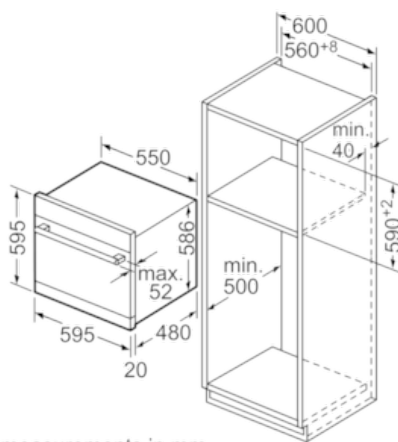

Design features

- Colour of indicators: red/white
- Stainless steel/Polinox interior
- Push buttons on front control panel
- LED salt refill indicator, LED rinse-aid refill indicator
- Alternating spray arms
- Regenerative electronics
- Self cleaning filter system with 3 piece corrugated filter
- Tamperproof controls
- Time delay (1-24 hours) with Remaining programme time indicator (minutes) on front display, water fault indicator
-
- Dimensions (HxWxD): 59.5 x 59.5 x 50cm
- Efficiency information relates to the Eco 50 programme. This programme is suitable for cleaning normally soiled tableware and is the most efficient programme in terms of combined energy and water consumption.

Built-in modular dishwasher, 60 cm, Stainless steel
S66M64M1EU

Dimensioned drawings

measurements in mm

measurements in mm

measurements in mm

Nominal lengths:	1.65 m	Extension:	2.20 m
AquaStop:	2.25 m	AquaStop:	2.20 m
Drain hose:	1.70 m	Drain hose:	2.00 m