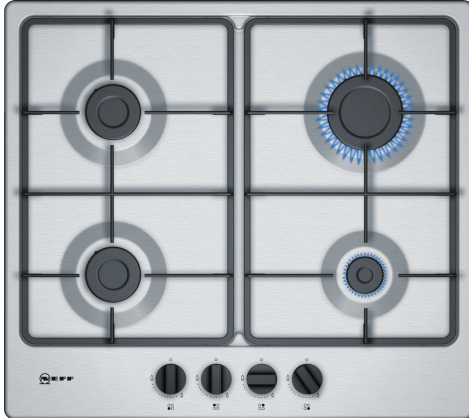

N 50, GAS HOB, 60 CM, STAINLESS STEEL
T26BB46N0

Z2402X0 Small pot support

Gas hob with front controls - for easy control of the 4 gas burners.

- ✓ Pan Supports - continuous cast-iron finish pan supports for maximum stability and cooking convenience.
- ✓ Sword Knobs - a better feel and easier to operate, the new knob in an attractive design.
- ✓ Stainless steel surface - elegant and sophisticated design.

Product name/family:gas hob w
integrated controls
Built-in / Free-standing: Built-in
Energy input: Gas
Number of cooking zones: 4
Type of control setting devices: sword knobs
Min. required niche size for installation (HxWxD): .. 45 x 560-562 x
480-492 mm
Width of the appliance: 582 mm
Dimensions: 53 x 582 x 520 mm
Dimensions of the packed product (HxWxD): . 141 x 651 x 578 mm
Net weight: 8.1 kg
Gross weight: 9.0 kg
Residual heat indicator: without
Location of control panel: Front
Basic surface material: Stainless steel
Color of surface: Stainless steel
Length electrical supply cord: 100.0 cm
EAN code: 4242004212089
Gas connection rating: 7500 W
Fuse protection: 3 A
Voltage: 220-240 V
Frequency: 60; 50 Hz

N 50, GAS HOB, 60 CM, STAINLESS STEEL
T26BB46N0

Design

- Stainless steel

Special features

- Design co-ordinated control dials
- Ignition via control dials
- Cast iron finish pan supports with rubber feet

Power and size

- 4 burner hob
- Left rear: Standard burner 1.75 KW
- Right rear: High speed burner 3 KW
- Left front: Standard burner 1.75 KW
- Right front: Economy burner 1 KW

Safety Features

- Flame failure safety device
- Factory set for connection to mains gas. Also usable for Nat gas L/LL G25/20mbar(DE)
- NG H/E 20mbar, E+ 20/25mbar Natural gas H 25 mbar (HU) Natural gas L 25 mbar (NL) Liquid gas G30,31 28-30/37mbar Liquid gas G30 37 mbar (PL) Liquid gas 50 mbar. For the use of these gas types nozzles need to be changed. Please check if the required nozzles are included (see Accessories).