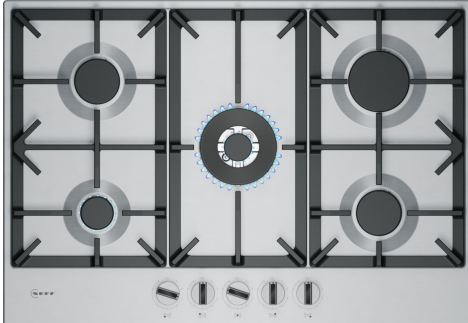

N 70, GAS HOB, 75 CM, STAINLESS STEEL
T27CIQ8N0

Optional accessories

Z1365WX0	Wireless food thermometer
Z2471X0	Wok ring
Z9404SE0	4 pieces Set
Z9406SE0	6 pieces Set

The gas hob with precise flame control, removable dials and pan supports that are suitable for dishwashers - for Comfort Clean.

- ✓ FlameSelect®: Gain precise control of your flame.
- ✓ Metallic Sword Dial: Precise and removable for easy cleaning.
- ✓ Cast Iron Pan Supports: For maximum stability and dishwasher cleaning.
- ✓ Wok Burner: Powerful cooking at up to 4 kW.
- ✓ Gas Safety Cut-Off: Safety first! No flame, no gas flow.

Features

Technical Data

Product name/family:gas hob w
integrated controls
Built-in / Free-standing: Built-in
Energy input: Gas
Number of cooking zones: 5
Required niche size for installation (HxWxD): 45 x 560-560 x
480-490 mm
Width of the appliance: 750 mm
Dimensions: 45x750x520 mm
Dimensions of the packed product (HxWxD): 145x793x597 mm
Net weight: 14.2 kg
Gross weight: 16.1 kg
Residual heat indicator: Without
Location of control panel: Front
Basic surface material: Stainless steel
Color of surface: Stainless steel
Length electrical supply cord: 100 cm
EAN code: 4242004278658
Gas connection rating: 11500 W
Fuse protection: 3 A
Voltage: 220-240 V
Frequency: 50; 60 Hz

N 70, GAS HOB, 75 CM, STAINLESS STEEL
T27CIQ8N0

Features

Design

- Stainless steel surface
- black cast iron pan supports with protective rubber feet
- full metal

Usage convenience

- FlameSelect with 9 steps: precisely control and adjust the flame in nine defined levels.
- Design co-ordinated control dials, front: easily access dials in front with strong grip for effortless turning.
- Ignition via control dials: just push and turn the dials to ignite the flame.