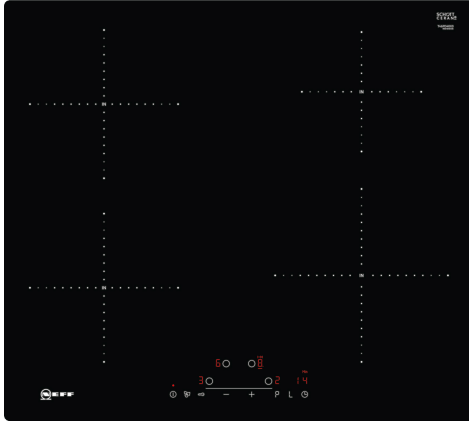

N 70, INDUCTION HOB, 60 CM, BLACK,
T46PD40X0

Z943SE0 Set of 2 pots and 1 pan

Induction cooktop with TouchControl.

- ✓ Touch Control – Control your hob with a simple touch.
- ✓ Power Boost – An extra surge of heat when you need fast results.
- ✓ Induction: heat is generated directly in the cookware for precise cooking that stops instantly when off.

Product name/family: Cooking zone ceramic
 Built-in / Free-standing: Built-in
 Energy input: Electric
 Number of cooking zones: 4
 Min. required niche size for installation (HxWxD): .. 56 x 560-576 x 500-516 mm
 Width of the appliance: 572 mm
 Dimensions: 56 x 572 x 512 mm
 Dimensions of the packed product (HxWxD): . 126 x 753 x 603 mm
 Net weight: 12.1 kg
 Gross weight: 13.3 kg
 Residual heat indicator: Separate
 Location of control panel: Front
 Basic surface material: Ceramic
 Color of surface: Black
 Length electrical supply cord: 110.0 cm
 EAN code: 4242004195566
 Voltage: 220-240 V
 Frequency: 50; 60 Hz

Technical information

- Cooking zones: 1 x Ø 180 mm, 1.8 KW (max. Power levels 3.1 KW) Induction; 1 x Ø 180 mm, 1.8 KW (max. Power levels 3.1 KW) Induction; 1 x Ø 145 mm, 1.4 KW (max. Power levels 2.2 KW) Induction; 1 x Ø 210 mm, 2.2 KW (max. Power levels 3.7 KW) Induction
- Measurement: (H/B/T) 56 x 572 x 512 mm
- Installation dimensions: (ID/W/D) 56 mm x 560 mm x 500 mm
- 60 cm width
- Length wire connection: 110 cm
- Main switch
- Min. worktop thickness: 30 mm
- Output 7400 W
- Cable included in packaging