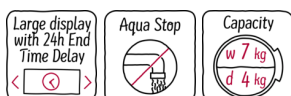

Washer dryer, 7/4 kg, 1400 rpm
U6540X1GB

COOKING PASSION SINCE 1877

B

- ✓ Large display for easier programme navigation and more intuitive operation of the appliance with wash programme time delay of up to 24 hours.
- ✓ AquaStop offers reliable protection against water damage.
- ✓ 7/4 kg load capacity: wash 7 kg, dry 4 kg.

Features

Technical Data

Construction type : Free-standing
Removable work top : No
Door hinge : Left
Length of electrical supply cord (cm) : 220
Height of removable worktop (mm) : 820
Net weight (kg) : 85.360
Drum volume (l) : 52
EAN code : 4242004197010
Connection rating (W) : 2300
Current (A) : 13
Voltage (V) : 220-240
Frequency (Hz) : 50
Approval certificates : CE, VDE
Energy consumption (wash and dry of full wash load) (kWh) : 5.40
Energy consumption (wash only) (kWh) : 1.35
Water consumption (wash and dry full wash load) (l) : 90

Optional accessories

Z7080X0 Accessory