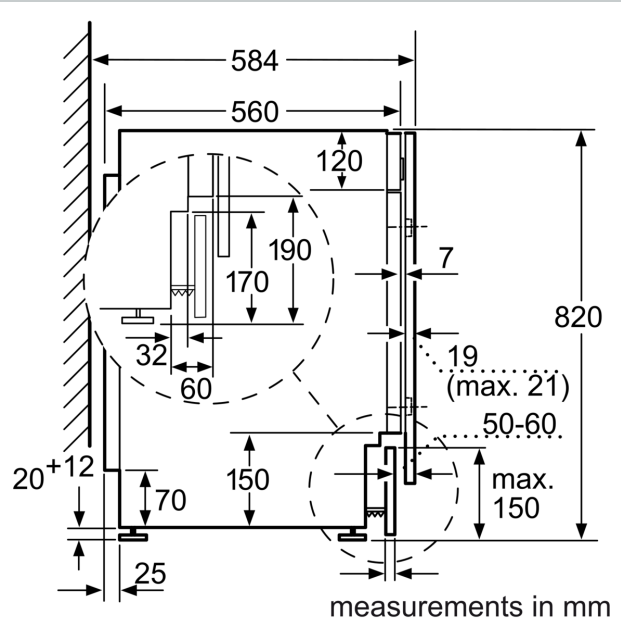

Features

Technical Data

Energy Efficiency Class Wash/Dry cycle(Regulation): E
 Energy Efficiency Class Eco 40-60 programme (Regulation): E
 Weighted energy consumption in kWh per 100 full Wash/Dry cycles: 266 kWh
 Weighted energy consumption in kWh per 100 washing cycles of eco 40-60 programme: 77 kWh
 Maximum capacity in kg in a Wash/Dry cycle: 4.0
 Maximum capacity in kg in a wash cycle: 7.0
 The water consumption of the full wash and dry cycle in liters per cycle: 68 l
 The water consumption of the eco programme in liters per cycle: 44 l
 Duration of the full wash and dry cycle in hours and mins at rated capacity: 5:30 h
 Duration of eco 40-60 programme in hours and mins at rated capacity: 2:50 h
 Spin-drying efficiency class of eco 40-60 programme: B
 Airborne acoustical noise emissions : 72 dB(A) re 1 pW
 Airborne acoustical noise emission class: A
 Built-in / Free-standing: Free-standing
 Removable top: No
 Door hinge: Left
 Length electrical supply cord: 220.0 cm
 Dimensions of the product: 820 x 595 x 584 mm
 Net weight: 85.1 kg
 Drum volume: 52 l
 EAN code: 4242004253136

Technical Information

- Fully integratable
- Left hinged door
- Dimensions (H X W X D): 82 x 59.5 x 56 cm
- adjustable base height: 16.5 cm
- adjustable base depth: 6.5 cm
- Height adjustment with Cardan drive

^{**} Values are rounded.

WASHER DRYER, 7/4 KG
V6540X2GB

Dimensioned drawings

Dimensioned drawings

Z detail

Measurements in mm