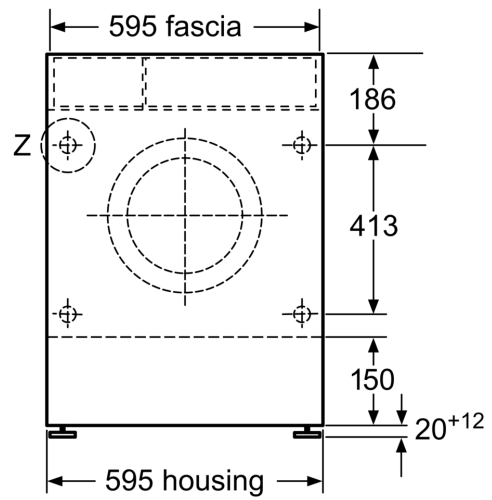

Features

Technical Data

Energy Efficiency Class Wash/Dry cycle(Regulation): E
 Energy Efficiency Class Eco 40-60 programme (Regulation): E
 Weighted energy consumption in kWh per 100 full Wash/Dry cycles: 266 kWh
 Weighted energy consumption in kWh per 100 washing cycles of eco 40-60 programme: 77 kWh
 Maximum capacity in kg in a Wash/Dry cycle: 4.0
 Maximum capacity in kg in a wash cycle: 7.0
 The water consumption of the full wash and dry cycle in liters per cycle: 68 l
 The water consumption of the eco programme in liters per cycle: 44 l
 Duration of the full wash and dry cycle in hours and mins at rated capacity: 5:30 h
 Duration of eco 40-60 programme in hours and mins at rated capacity: 2:50 h
 Spin-drying efficiency class of eco 40-60 programme: B
 Airborne acoustical noise emissions : 72 dB(A) re 1 pW
 Airborne acoustical noise emission class: A
 Built-in / Free-standing: Free-standing
 Removable top: No
 Door hinge: Left
 Length electrical supply cord: 220.0 cm
 Dimensions of the product: 820 x 595 x 584 mm
 Net weight: 85.1 kg
 Drum volume: 52 l
 EAN code: 4242004253136

Technical Information

- Fully integratable
- Left hinged door
- Dimensions (H X W X D): 82 x 59.5 x 56 cm
- adjustable base height: 16.5 cm
- adjustable base depth: 6.5 cm
- Height adjustment with Cardan drive

^{**} Values are rounded.

WASHER DRYER, 7/4 KG
V6540X2GB

Dimensioned drawings

Dimensioned drawings

Z detail

Measurements in mm