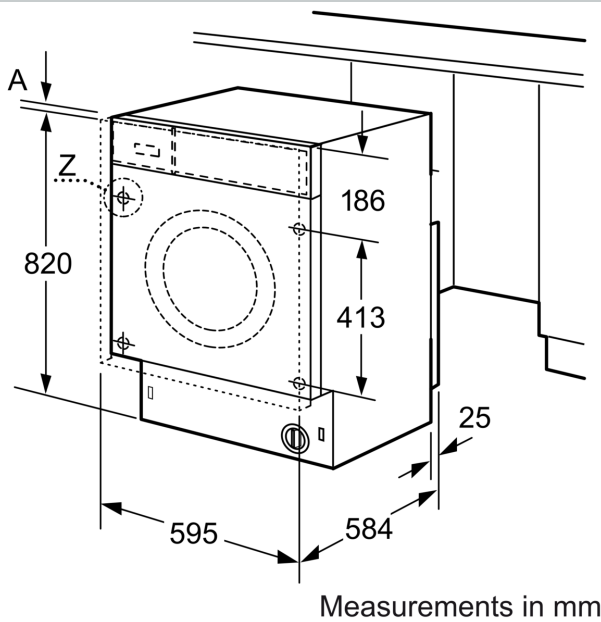

Features

Technical Data

Energy Efficiency Class Wash/Dry cycle(Regulation): E
 Energy Efficiency Class Eco 40-60 programme (Regulation): E
 Weighted energy consumption in kWh per 100 full Wash/Dry cycles: 266 kWh
 Weighted energy consumption in kWh per 100 washing cycles of eco 40-60 programme: 77 kWh
 Maximum capacity in kg in a Wash/Dry cycle: 4.0
 Maximum capacity in kg in a wash cycle: 7.0
 The water consumption of the full wash and dry cycle in liters per cycle: 68 l
 The water consumption of the eco programme in liters per cycle: 44 l
 Duration of the full wash and dry cycle in hours and mins at rated capacity: 5:30 h
 Duration of eco 40-60 programme in hours and mins at rated capacity: 2:50 h
 Spin-drying efficiency class of eco 40-60 programme: B
 Airborne acoustical noise emissions : 72 dB(A) re 1 pW
 Airborne acoustical noise emission class: A
 Built-in / Free-standing: Free-standing
 Removable top: No
 Door hinge: Left
 Length electrical supply cord: 220.0 cm
 Dimensions of the product: 820 x 595 x 584 mm
 Net weight: 85.1 kg
 Drum volume: 52 l
 EAN code: 4242004253136

Technical Information

- Fully integratable
- Left hinged door
- Dimensions (H X W X D): 82 x 59.5 x 56 cm
- adjustable base height: 16.5 cm
- adjustable base depth: 6.5 cm
- Height adjustment with Cardan drive

^{**} Values are rounded.

WASHER DRYER, 7/4 KG
V6540X2GB

Dimensioned drawings

Dimensioned drawings

Z detail

Measurements in mm