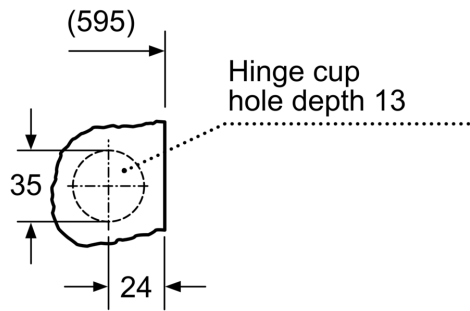

Technical Information

- Fully integratable
- Left hinged door
- Dimensions (H X W X D): 82 x 59.5 x 56 cm
- adjustable base height: 16.5 cm
- adjustable base depth: 6.5 cm
- Height adjustment with Cardan drive

^{**} Values are rounded.

WASHER DRYER, 7/4 KG
V6540X2GB

Dimensioned drawings

Dimensioned drawings

Z detail

Measurements in mm