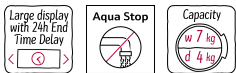

WASHER DRYER, 7/4 KG
V6540X2GB

- ✓ Large LED Display – Large display for easier navigation and wash programme delay of up to 24 hours
- ✓ Aqua Stop – For a lifetime protection in case of water damage.
- ✓ 7/4 kg load capacity: wash 7 kg, dry 4 kg.

Features

Technical Data

Energy Efficiency Class Wash/Dry cycle(Regulation): E
 Energy Efficiency Class Eco 40-60 programme (Regulation): E
 Weighted energy consumption in kWh per 100 full Wash/Dry cycles: 266 kWh
 Weighted energy consumption in kWh per 100 washing cycles of eco 40-60 programme: 77 kWh
 Maximum capacity in kg in a Wash/Dry cycle: 4.0
 Maximum capacity in kg in a wash cycle: 7.0
 The water consumption of the full wash and dry cycle in liters per cycle: 68 l
 The water consumption of the eco programme in liters per cycle: 44 l
 Duration of the full wash and dry cycle in hours and mins at rated capacity: 5:30 h
 Duration of eco 40-60 programme in hours and mins at rated capacity: 2:50 h
 Spin-drying efficiency class of eco 40-60 programme: B
 Airborne acoustical noise emissions : 72 dB(A) re 1 pW
 Airborne acoustical noise emission class: A
 Built-in / Free-standing: Free-standing
 Removable top: No
 Door hinge: Left
 Length electrical supply cord: 220.0 cm
 Dimensions of the product: 820 x 595 x 584 mm
 Net weight: 85.1 kg
 Drum volume: 52 l
 EAN code: 4242004253136

Optional accessories

Z7070X0	Accessory
Z7080X0	Accessory

WASHER DRYER, 7/4 KG V6540X2GB

Features

Performance

- Energy Efficiency Class Wash and Dry¹: E
- Energy Efficiency Class Washing²: E
- Energy³ / Water⁴ Wash and Dry: 266 kWh / 68 litres
- Energy⁵ / Water⁶ Washing: 77 kWh / 44 litres
- Load capacity Wash and Dry / Washing: 1 - 4 kg / 1 - 7 kg
- Programme duration⁷ Wash and Dry / Washing: 5:30 h:min / 2:50 h:min
- Spin drying efficiency class: EU19_spin efficiency class: B
- Spin speed^{**}: 600 - 1355 rpm
- Noise level: 72 dB (A) re 1 pW
- Noise efficiency class: A