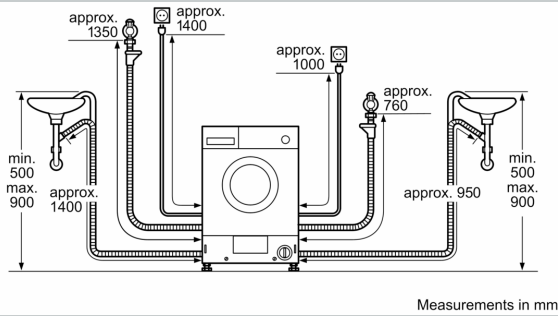

Features

Technical Data

Energy Efficiency Class Wash/Dry cycle(Regulation): E
 Energy Efficiency Class Eco 40-60 programme (Regulation): E
 Weighted energy consumption in kWh per 100 full Wash/Dry cycles: 266 kWh
 Weighted energy consumption in kWh per 100 washing cycles of eco 40-60 programme: 77 kWh
 Maximum capacity in kg in a Wash/Dry cycle: 4.0
 Maximum capacity in kg in a wash cycle: 7.0
 The water consumption of the full wash and dry cycle in liters per cycle: 68 l
 The water consumption of the eco programme in liters per cycle: 44 l
 Duration of the full wash and dry cycle in hours and mins at rated capacity: 5:30 h
 Duration of eco 40-60 programme in hours and mins at rated capacity: 2:50 h
 Spin-drying efficiency class of eco 40-60 programme: B
 Airborne acoustical noise emissions : 72 dB(A) re 1 pW
 Airborne acoustical noise emission class: A
 Built-in / Free-standing: Free-standing
 Removable top: No
 Door hinge: Left
 Length electrical supply cord: 220.0 cm
 Dimensions of the product: 820 x 595 x 584 mm
 Net weight: 85.1 kg
 Drum volume: 52 l
 EAN code: 4242004253136

Technical Information

- Fully integratable
- Left hinged door
- Dimensions (H X W X D): 82 x 59.5 x 56 cm
- adjustable base height: 16.5 cm
- adjustable base depth: 6.5 cm
- Height adjustment with Cardan drive

⁵ Energy consumption in kWh per 100 washing cycles (in Eco 40-60 programme)

⁶ Weighted water consumption in litres per washing cycle (in Eco 40-60 programme)

⁷ Duration of Eco 40-60 programme, Wash and Dry cycle / Wash only cycle

^{**} Values are rounded.

WASHER DRYER, 7/4 KG
V6540X2GB

Dimensioned drawings

Dimensioned drawings

Z detail

Measurements in mm