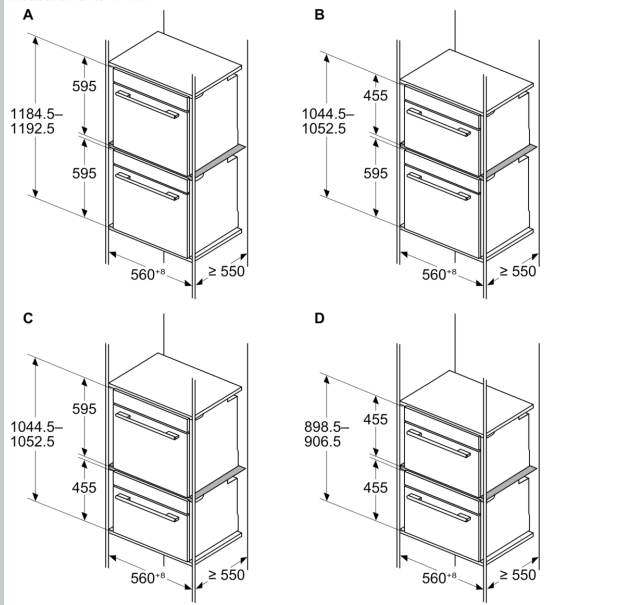

##### Technical Data

Dimensions of the packed product (HxWxD): .....55x130x620 mm  
Pallet dimensions: .....90.0 x 80.0 x 120.0  
Standard number of units per pallet: ..... 110  
Net weight: ..... 1.9 kg  
Gross weight: ..... 2.2 kg  
EAN code: .....4242004290711

##### Z166CAX0

- material: steel ,Appliance colour: stainless steel

INTERMEDIATE FLOOR, 7 X 560 X 515 MM  
Z166CAX0

Dimensioned drawings

Measurements in mm

Measurements in mm