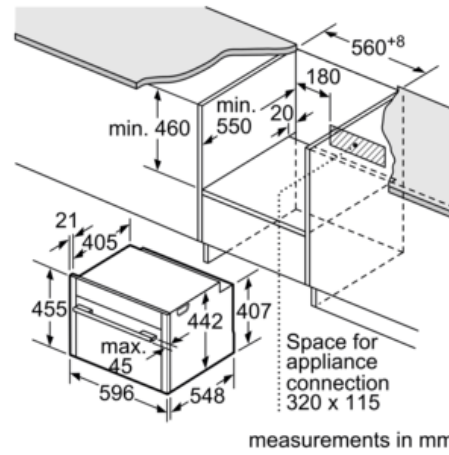

Features

Technical Data

Type of micro-wave oven : MW-Combi
 Type of control : Electronic
 Color / Material Front : Stainless steel
 Dimensions of the product (mm) : 455 x 596 x 548
 Cavity dimensions (mm) : 237.0 x 480 x 392.0
 Length electrical supply cord (cm) : 150
 Net weight (kg) : 36.733
 Gross weight (kg) : 39.0
 EAN code : 4242004185857
 Maximum micro-wave power (W) : 900
 Connection Rating (W) : 3600
 Current (A) : 16
 Voltage (V) : 220-240
 Frequency (Hz) : 60; 50
 Plug type : no plug

Technical information

- Temperature range 30 °C - 275 °C
- 150 cm Cable Cable length
- Total connected load electric: 3.6 KW
- Nominal voltage: 220 - 240 V
- Appliance dimension (hxwxd): 455 mm x 596 mm x 548 mm
- Niche dimension (hxwxd): 450 mm - 455 mm x 560 mm - 568 mm x 550 mm
- Please refer to the dimensions provided in the installation manual

N 90, built-in compact oven with microwave function, Stainless steel
C28MT27NOB

Dimensioned drawings

If the compact appliance will be installed underneath a hob, the following worktop thicknesses (including substructure if necessary) must be taken into account.

Hob type	min. worktop thickness	
	fitted	flush
Induction hob	42 mm	43 mm
Full surface Induction hob	52 mm	53 mm
Gas hob	32 mm	43 mm
Electric hob	32 mm	35 mm

Installation with a hob.