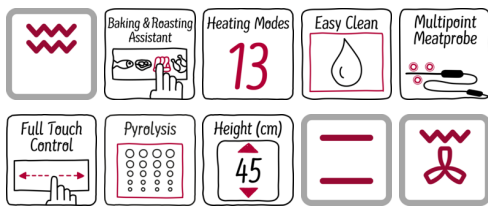

N 90, built-in compact oven with microwave function,
Stainless steel
C28MT27NOB

Compact built-in oven with integral microwave and MultiPoint roast thermometer - even more ways to cook dishes to perfection, quickly and conveniently

- ✓ CircoTherm® - our smart hot-air solution for simultaneous baking and roasting on up to four levels
- ✓ Combined microwave and oven - the convenient solution to save space and time
- ✓ Dual cleaning options: Pyrolytic cleaning programmes - just let the oven interior clean itself. EasyClean - the quick and easy option for day to day maintenance.
- ✓ FullTouch Control - simple, precise oven control by fingertip touch on the smooth surface of the high resolution TFT colour display.
- ✓ Baking and Roasting Assistant with Automatic Programmes - the duo for optimal baking at your command
- ✓ Multipoint Meatprobe - the thermometer helps the oven regulate the temperature and automatically adjust the cooking time
- ✓ LED lights - Bright illumination exactly where you need it.

Features

- Door lock during pyrolytic cleaning Control panel lock Automatic safety switch off Residual heat indicator Start button Door contact switch
- Temperature proposal Actual temperature display Heating up indicator Sabbath setting automatic programmes:
- Intelligent microwave inverter technology: For optimised results maximum output power will be regulated to 600 W when used in longer operation for gentler cooking.
- Baking and roasting assistant, Automatic programmes
- MultiPoint MeatProbe
- LED light, On/off button
- Cooling fan