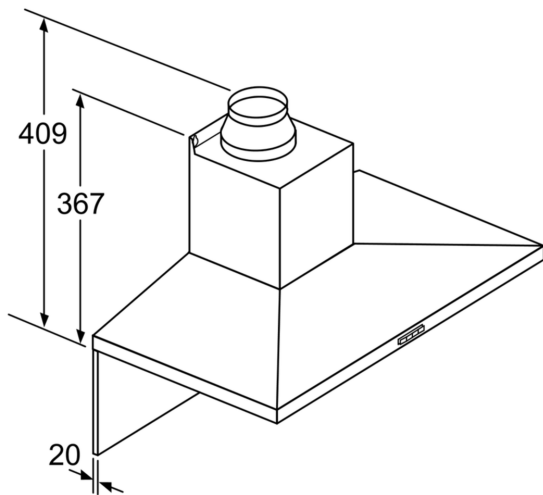

N 30, WALL-MOUNTED COOKER HOOD, 60 CM,
STAINLESS STEEL
D62QBCONOB

Dimensioned drawings

If a back panel is used, the design of the appliance must be considered.

measurements in mm