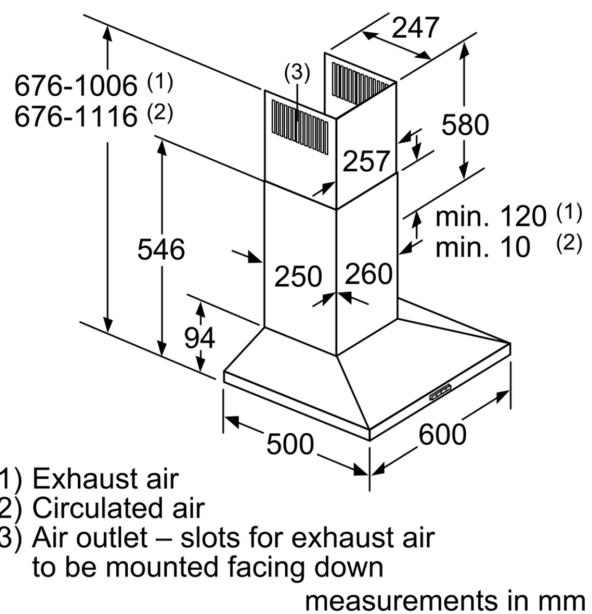

### Performance/technical information

- Suitable for ducted extraction and recirculation
- For recirculated extraction recirculating kit or CleanAir recirculating kit (accessory) needed
- Maximum extraction rate exhaust air 365 m<sup>3</sup>/h according to EN 61591
- Noise level according to EN 60704-3 and EN 60704-2-13 at max. normal use exhaust air: 64 dB(A) re 1 pW
- With the Clean Air Plus recirculation kit (available as optional accessory) your appliances reaches:
  - Extraction rate in recirculation mode: Max. normal use: 240 m<sup>3</sup>/h
  - Noise level in recirculation mode: Max. normal use: 65 dB(A) re 1 pW
- Power rating: 100 W
- Light Intensity: 99 lux
- Electrical cable length 1.3 m
- Diameter pipe Ø 150 mm (Ø 120 mm enclosed)
- Dimensions exhaust air (HxWxD): 676-1006 x 600 x 500 mm
- Dimensions recirculating (HxWxD): 676-1116 x 600 x 500 mm
- Dimensions recirculating with CleanAir module (HxWxD):
  - 744 x 600 x 500mm - mounting with outer chimney
  - 874-1204 x 600 x 500 mm - mounting with telescopic chimney
- Blower Efficiency Class: E\*
- Lighting Efficiency Class: A\*
- Grease Filtering Efficiency Class: C\*
- Average Energy Consumption: 53.1 kWh/year\*

### Optional accessories

- Recirculating kit Z50XXP0X0

\* In accordance with the EU-Regulation No 65/2014

N 30, WALL-MOUNTED COOKER HOOD, 60 CM,  
STAINLESS STEEL  
D62QBCONOB

Dimensioned drawings

If a back panel is used, the design of the appliance must be considered.

measurements in mm

measurements in mm

measurements in mm

measurements in mm

- (1) Exhaust air
- (2) Circulated air
- (3) Air outlet – slots for exhaust air to be mounted facing down