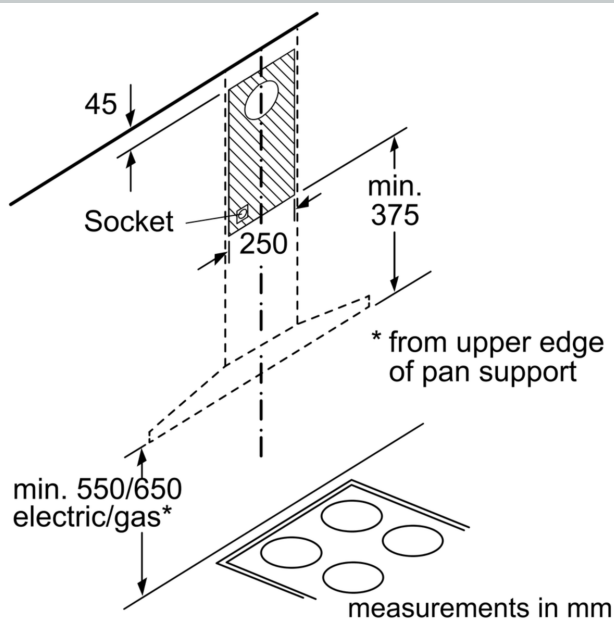

### Performance/technical information

- Suitable for ducted extraction and recirculation
- For recirculated extraction recirculating kit or CleanAir recirculating kit (accessory) needed
- Maximum extraction rate exhaust air 365 m<sup>3</sup>/h according to EN 61591
- Noise level according to EN 60704-3 and EN 60704-2-13 at max. normal use exhaust air: 64 dB(A) re 1 pW
- With the Clean Air Plus recirculation kit (available as optional accessory) your appliances reaches:
  - Extraction rate in recirculation mode: Max. normal use: 240 m<sup>3</sup>/h
  - Noise level in recirculation mode: Max. normal use: 65 dB(A) re 1 pW
- Power rating: 100 W
- Light Intensity: 99 lux
- Electrical cable length 1.3 m
- Diameter pipe Ø 150 mm (Ø 120 mm enclosed)
- Dimensions exhaust air (HxWxD): 676-1006 x 600 x 500 mm
- Dimensions recirculating (HxWxD): 676-1116 x 600 x 500 mm
- Dimensions recirculating with CleanAir module (HxWxD):
  - 744 x 600 x 500mm - mounting with outer chimney
  - 874-1204 x 600 x 500 mm - mounting with telescopic chimney
- Blower Efficiency Class: E\*
- Lighting Efficiency Class: A\*
- Grease Filtering Efficiency Class: C\*
- Average Energy Consumption: 53.1 kWh/year\*

### Optional accessories

- Recirculating kit Z50XXP0X0

\* In accordance with the EU-Regulation No 65/2014

N 30, WALL-MOUNTED COOKER HOOD, 60 CM,  
STAINLESS STEEL  
D62QBCONOB

Dimensioned drawings

If a back panel is used, the design of the appliance must be considered.

measurements in mm

measurements in mm

measurements in mm

measurements in mm

- (1) Exhaust air
- (2) Circulated air
- (3) Air outlet – slots for exhaust air to be mounted facing down