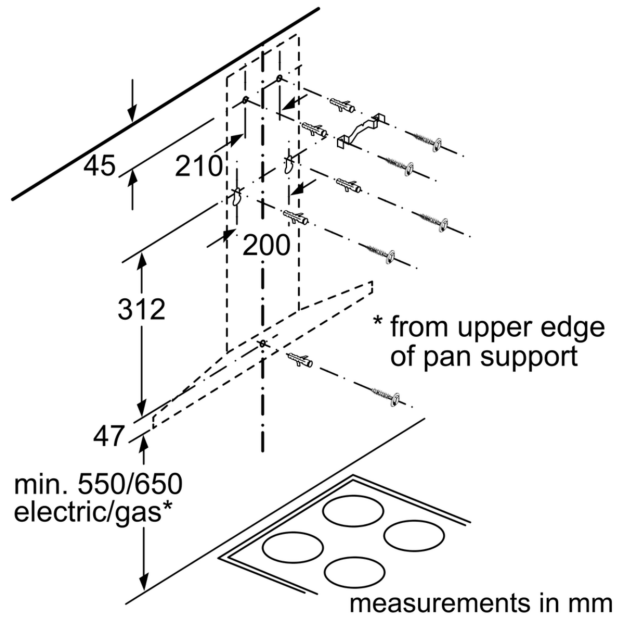

### Performance/technical information

- Suitable for ducted extraction and recirculation
- For recirculated extraction recirculating kit or CleanAir recirculating kit (accessory) needed
- Maximum extraction rate exhaust air 365 m<sup>3</sup>/h according to EN 61591
- Noise level according to EN 60704-3 and EN 60704-2-13 at max. normal use exhaust air: 64 dB(A) re 1 pW
- With the Clean Air Plus recirculation kit (available as optional accessory) your appliances reaches:
  - Extraction rate in recirculation mode: Max. normal use: 240 m<sup>3</sup>/h
  - Noise level in recirculation mode: Max. normal use: 65 dB(A) re 1 pW
- Power rating: 100 W
- Light Intensity: 99 lux
- Electrical cable length 1.3 m
- Diameter pipe Ø 150 mm (Ø 120 mm enclosed)
- Dimensions exhaust air (HxWxD): 676-1006 x 600 x 500 mm
- Dimensions recirculating (HxWxD): 676-1116 x 600 x 500 mm
- Dimensions recirculating with CleanAir module (HxWxD):
  - 744 x 600 x 500mm - mounting with outer chimney
  - 874-1204 x 600 x 500 mm - mounting with telescopic chimney
- Blower Efficiency Class: E\*
- Lighting Efficiency Class: A\*
- Grease Filtering Efficiency Class: C\*
- Average Energy Consumption: 53.1 kWh/year\*

### Optional accessories

- Recirculating kit Z50XXP0X0

\* In accordance with the EU-Regulation No 65/2014

N 30, WALL-MOUNTED COOKER HOOD, 60 CM,  
STAINLESS STEEL  
D62QBCONOB

Dimensioned drawings

If a back panel is used, the design of the appliance must be considered.

measurements in mm

measurements in mm

measurements in mm

measurements in mm

- (1) Exhaust air
- (2) Circulated air
- (3) Air outlet – slots for exhaust air to be mounted facing down