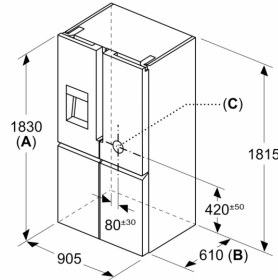

- 6 freezer drawers
- Full frost free

Dimension and installation

- Dimensions: 183 cm H x 90.5 cm W x 73.1 cm D

Key features - Fridge section

- 220 - 240 V
- Climate Class: SN-T
- Length of power cord:240 cm

Key features - Freezer section

Country Specific Options

N 70, FRENCH DOOR BOTTOM FREEZER, MULTI DOOR, 183 X 90.5 CM, BRUSHED BLACK STEEL ANTI-FINGERPRINT, TOTAL NO FROST KM3963XE0

Dimensioned drawings

Measurements in mm

A: Front is adjustable 1830–1847 mm, with front levelling feet fully extended

Measurements in mm

Measurements in mm

A	a	b
≤ 600	0	0
600 < A ≤ 650	45	45
650 < A ≤ 700	60	60
> 700	239	239

A: Kitchen cabinet or worktop depth
B: Wall
 Drawers can be pulled and taken out with door open to 90°

Measurements in mm

A: Front is adjustable 1830–1847 mm, with front levelling feet fully extended
B: Add 25 mm for fixed spacers on back
C: Water connection position