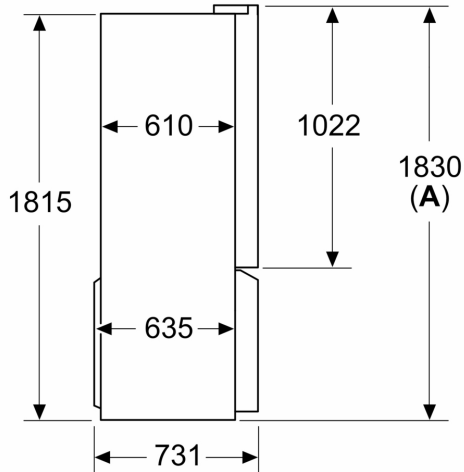

- 6 freezer drawers
- Full frost free

Dimension and installation

- Dimensions: 183 cm H x 90.5 cm W x 73.1 cm D

Key features - Fridge section

- 220 - 240 V
- Climate Class: SN-T
- Length of power cord:240 cm

Key features - Freezer section

Country Specific Options

N 70, FRENCH DOOR BOTTOM FREEZER, MULTI DOOR, 183 X 90.5 CM, BRUSHED BLACK STEEL ANTI-FINGERPRINT, TOTAL NO FROST KM3963XE0

Dimensioned drawings

Measurements in mm

A: Front is adjustable 1830–1847 mm, with front levelling feet fully extended

Measurements in mm

Measurements in mm

A	a	b
≤ 600	0	0
600 < A ≤ 650	45	45
650 < A ≤ 700	60	60
> 700	239	239

A: Kitchen cabinet or worktop depth
B: Wall
 Drawers can be pulled and taken out with door open to 90°

Measurements in mm

A: Front is adjustable 1830–1847 mm, with front levelling feet fully extended
B: Add 25 mm for fixed spacers on back
C: Water connection position