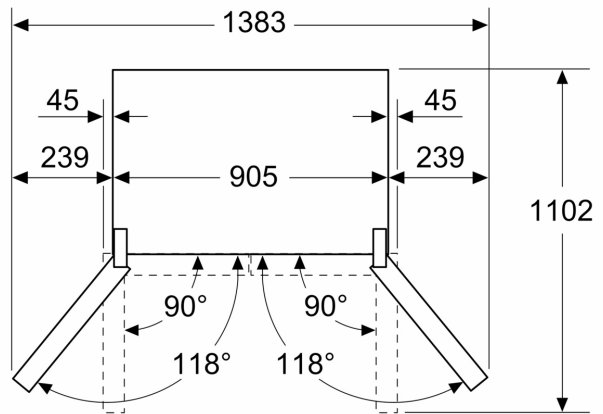

- 6 freezer drawers
- Full frost free

Dimension and installation

- Dimensions: 183 cm H x 90.5 cm W x 73.1 cm D

Key features - Fridge section

- 220 - 240 V
- Climate Class: SN-T
- Length of power cord:240 cm

Key features - Freezer section

Country Specific Options

N 70, FRENCH DOOR BOTTOM FREEZER, MULTI DOOR, 183 X 90.5 CM, BRUSHED BLACK STEEL ANTI-FINGERPRINT, TOTAL NO FROST KM3963XE0

Dimensioned drawings

Measurements in mm

A: Front is adjustable 1830–1847 mm, with front levelling feet fully extended

Measurements in mm

Measurements in mm

A	a	b
≤ 600	0	0
600 < A ≤ 650	45	45
650 < A ≤ 700	60	60
> 700	239	239

A: Kitchen cabinet or worktop depth
B: Wall
 Drawers can be pulled and taken out with door open to 90°

Measurements in mm

A: Front is adjustable 1830–1847 mm, with front levelling feet fully extended
B: Add 25 mm for fixed spacers on back
C: Water connection position