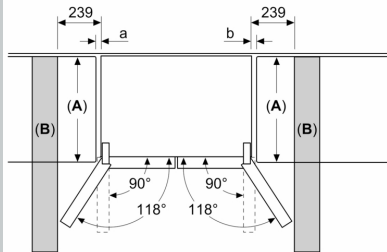

- 6 freezer drawers
- Full frost free

Dimension and installation

- Dimensions: 183 cm H x 90.5 cm W x 73.1 cm D

Key features - Fridge section

- 220 - 240 V
- Climate Class: SN-T
- Length of power cord:240 cm

Key features - Freezer section

Country Specific Options

N 70, FRENCH DOOR BOTTOM FREEZER, MULTI DOOR, 183 X 90.5 CM, BRUSHED BLACK STEEL ANTI-FINGERPRINT, TOTAL NO FROST KM3963XE0

Dimensioned drawings

Measurements in mm

A: Front is adjustable 1830–1847 mm, with front levelling feet fully extended

Measurements in mm

Measurements in mm

A	a	b
≤ 600	0	0
600 < A ≤ 650	45	45
650 < A ≤ 700	60	60
> 700	239	239

A: Kitchen cabinet or worktop depth
B: Wall
 Drawers can be pulled and taken out with door open to 90°

Measurements in mm

A: Front is adjustable 1830–1847 mm, with front levelling feet fully extended
B: Add 25 mm for fixed spacers on back
C: Water connection position