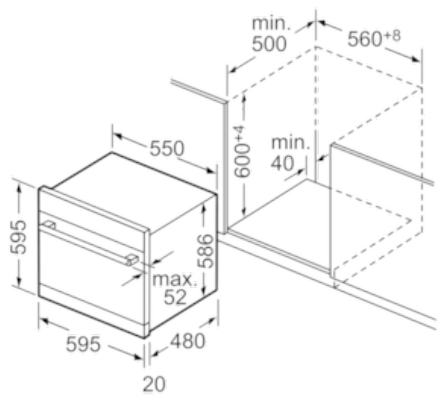

Design features

- Colour of indicators: red/white
- Stainless steel/Polinox interior
- Push buttons on front control panel
- LED salt refill indicator, LED rinse-aid refill indicator
- Alternating spray arms
- Regenerative electronics
- self cleaning filter system with 3 piece corrugated filter
- Tamperproof controls
- Time delay (1-24 hours) with Remaining programme time indicator (minutes) on front display, water fault indicator
-
- Dimensions (HxWxD): 59.5 x 59.5 x 50cm
- Efficiency information relates to the Eco 50 programme. This programme is suitable for cleaning normally soiled tableware and is the most efficient programme in terms of combined energy and water consumption.

built-in modular dishwasher, 60 cm, Stainless steel
S66M64M1EU

Dimensioned drawings

measurements in mm

measurements in mm

measurements in mm

Nominal lengths:
AquaStop: 1.65 m
Drain hose: 2.25 m
Mains cable: 1.70 m
Extension:
AquaStop: 2.20 m
Drain hose: 2.00 m