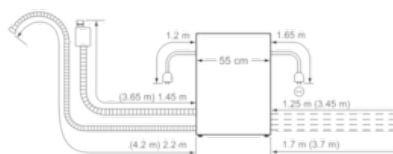

Design features

- Colour of indicators: red/white
- Stainless steel/Polinox interior
- Push buttons on front control panel
- LED salt refill indicator, LED rinse-aid refill indicator
- Alternating spray arms
- Regenerative electronics
- self cleaning filter system with 3 piece corrugated filter
- Tamperproof controls
- Time delay (1-24 hours) with Remaining programme time indicator (minutes) on front display, water fault indicator
-
- Dimensions (HxWxD): 59.5 x 59.5 x 50cm
- Efficiency information relates to the Eco 50 programme. This programme is suitable for cleaning normally soiled tableware and is the most efficient programme in terms of combined energy and water consumption.

built-in modular dishwasher, 60 cm, Stainless steel
S66M64M1EU

Dimensioned drawings

measurements in mm

measurements in mm

measurements in mm

Nominal lengths:
AquaStop: 1.65 m
Drain hose: 2.25 m
Mains cable: 1.70 m
Extension:
AquaStop: 2.20 m
Drain hose: 2.00 m