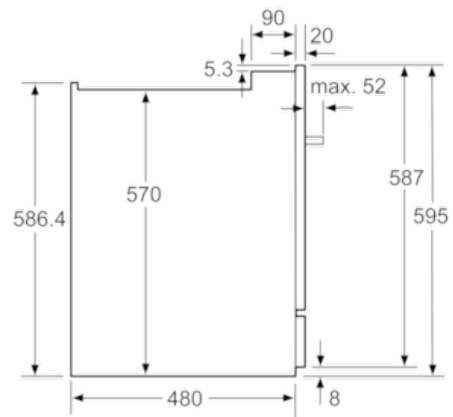

Design features

- Colour of indicators: red/white
- Stainless steel/Polinox interior
- Push buttons on front control panel
- LED salt refill indicator, LED rinse-aid refill indicator
- Alternating spray arms
- Regenerative electronics
- self cleaning filter system with 3 piece corrugated filter
- Tamperproof controls
- Time delay (1-24 hours) with Remaining programme time indicator (minutes) on front display, water fault indicator
-
- Dimensions (HxWxD): 59.5 x 59.5 x 50cm
- Efficiency information relates to the Eco 50 programme. This programme is suitable for cleaning normally soiled tableware and is the most efficient programme in terms of combined energy and water consumption.

built-in modular dishwasher, 60 cm, Stainless steel
S66M64M1EU

Dimensioned drawings

measurements in mm

measurements in mm

measurements in mm

Nominal lengths:
AquaStop: 1.65 m
Drain hose: 2.25 m
Mains cable: 1.70 m
Extension:
AquaStop: 2.20 m
Drain hose: 2.00 m