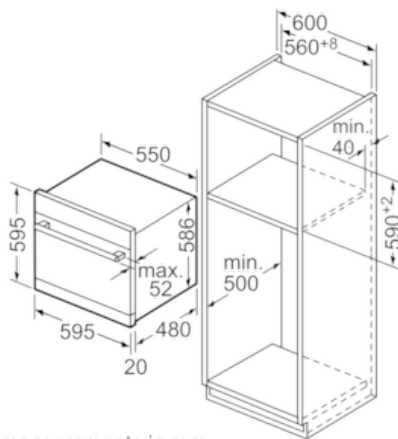

Design features

- Colour of indicators: red/white
- Stainless steel/Polinox interior
- Push buttons on front control panel
- LED salt refill indicator, LED rinse-aid refill indicator
- Alternating spray arms
- Regenerative electronics
- self cleaning filter system with 3 piece corrugated filter
- Tamperproof controls
- Time delay (1-24 hours) with Remaining programme time indicator (minutes) on front display, water fault indicator
-
- Dimensions (HxWxD): 59.5 x 59.5 x 50cm
- Efficiency information relates to the Eco 50 programme. This programme is suitable for cleaning normally soiled tableware and is the most efficient programme in terms of combined energy and water consumption.

built-in modular dishwasher, 60 cm, Stainless steel
S66M64M1EU

Dimensioned drawings

measurements in mm

measurements in mm

measurements in mm

Nominal lengths:
AquaStop: 1.65 m
Drain hose: 2.25 m
Mains cable: 1.70 m
Extension:
AquaStop: 2.20 m
Drain hose: 2.00 m