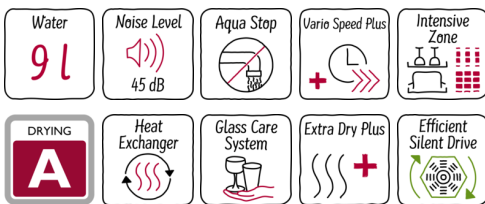

Features

Technical Data

Water consumption (l) : 9.0
Built-in / Free-standing : Built-in
Height of removable worktop (mm) : 0
Depth with open door 90 degree (mm) : 995
Adjustable feet : No
Net weight (kg) : 26.881
Gross weight (kg) : 30.0
Connection Rating (W) : 2400
Current (A) : 10
Voltage (V) : 220-240
Frequency (Hz) : 50; 60
Length electrical supply cord (cm) : 175
Plug type : GARDY plug w/ earthing
Length inlet hose (cm) : 165
Length outlet hose (cm) : 215
EAN code : 4242004189862
Number of place settings : 8
Energy efficiency class (2010/30/EC) : A+
Energy consumption annual (kWh/annum) - NEW (2010/30/EC) : 205.00
Energy consumption (kWh) : 0.72
Power consumption in left-on mode (W) - NEW (2010/30/EC) : 0.10
Power consumption in off-mode (W) - NEW (2010/30/EC) : 0.10
Water consumption annual (l/annum) - NEW (2010/30/EC) : 2520
Drying performance : A
Reference programme : Eco
Total cycle time of reference programme (min) : 215
Noise level (dB(A) re 1 pW) : 45
Installation typology : Built-in

4 242004 189862