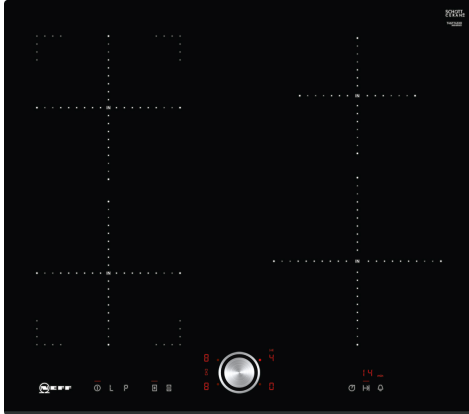

N 70, INDUCTION HOB, 60 CM, BLACK
T46FT43X0

Optional accessories

Z943SE0 Set of 2 pots and 1 pan

Induction hob with TwistPad control.

- ✓ TwistPad® – our removable, magnetic control dial that gives you precise, convenient control over all cooking zones.
- ✓ Combi Induction – offers 2 individual induction cooking zones or 1 large combined induction cooking zone.
- ✓ Power Move – Just slide your cookware to adjust the temperature.
- ✓ Power Boost – An extra surge of heat when you need fast results.
- ✓ Induction – the heat is generated directly in the cookware for precise cooking that stops when power is off.

Features

Technical Data

Product name/family: Cooking zone ceramic
 Built-in / Free-standing: Built-in
 Energy input: Electric
 Number of cooking zones: 4
 Min. required niche size for installation (HxWxD): . 51 x 560-560 x 490-500 mm
 Width of the appliance: 592 mm
 Dimensions: 51 x 592 x 522 mm
 Dimensions of the packed product (HxWxD): . 126 x 753 x 603 mm
 Net weight: 12.0 kg
 Gross weight: 13.2 kg
 Residual heat indicator: Separate
 Location of control panel: Front
 Basic surface material: Ceramic
 Color of surface: Black
 Length electrical supply cord: 110.0 cm
 EAN code: 4242004195559
 Voltage: 220-240 V
 Frequency: 50; 60 Hz

Technical information

- Cooking zones: 1 x Ø 180 mm, 1.8 KW (max. Power levels 3.1 KW)
Induction; 1 x Ø 180 mm, 1.8 KW (max. Power levels 3.1 KW)
Induction; 1 x Ø 145 mm, 1.4 KW (max. Power levels 2.2 KW)
Induction; 1 x Ø 210 mm, 2.2 KW (max. Power levels 3.7 KW)
Induction
- Measurement: (H/W/D) 51 x 592 x 522 mm
- Installation dimensions: (ID/W/D) 51 mm x 560 mm x 490 mm
- 60 cm width
- Length wire connection: 110 cm
- Main switch
- Min. worktop thickness: 16 mm
- Output 7400 W
- Cable included in packaging