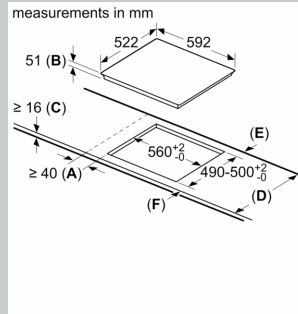

Features

Technical Data

Product name/family: Cooking zone ceramic
 Built-in / Free-standing: Built-in
 Energy input: Electric
 Number of cooking zones: 4
 Min. required niche size for installation (HxWxD): . 51 x 560-560 x 490-500 mm
 Width of the appliance: 592 mm
 Dimensions: 51 x 592 x 522 mm
 Dimensions of the packed product (HxWxD): . 126 x 753 x 603 mm
 Net weight: 12.0 kg
 Gross weight: 13.2 kg
 Residual heat indicator: Separate
 Location of control panel: Front
 Basic surface material: Ceramic
 Color of surface: Black
 Length electrical supply cord: 110.0 cm
 EAN code: 4242004195559
 Voltage: 220-240 V
 Frequency: 50; 60 Hz

Technical information

- Cooking zones: 1 x Ø 180 mm, 1.8 KW (max. Power levels 3.1 KW)
Induction; 1 x Ø 180 mm, 1.8 KW (max. Power levels 3.1 KW)
Induction; 1 x Ø 145 mm, 1.4 KW (max. Power levels 2.2 KW)
Induction; 1 x Ø 210 mm, 2.2 KW (max. Power levels 3.7 KW)
Induction
- Measurement: (H/W/D) 51 x 592 x 522 mm
- Installation dimensions: (ID/W/D) 51 mm x 560 mm x 490 mm
- 60 cm width
- Length wire connection: 110 cm
- Main switch
- Min. worktop thickness: 16 mm
- Output 7400 W
- Cable included in packaging

N 70, INDUCTION HOB, 60 CM, BLACK
T46FT43X0

Dimensioned drawings

① Ventilation gap must be present